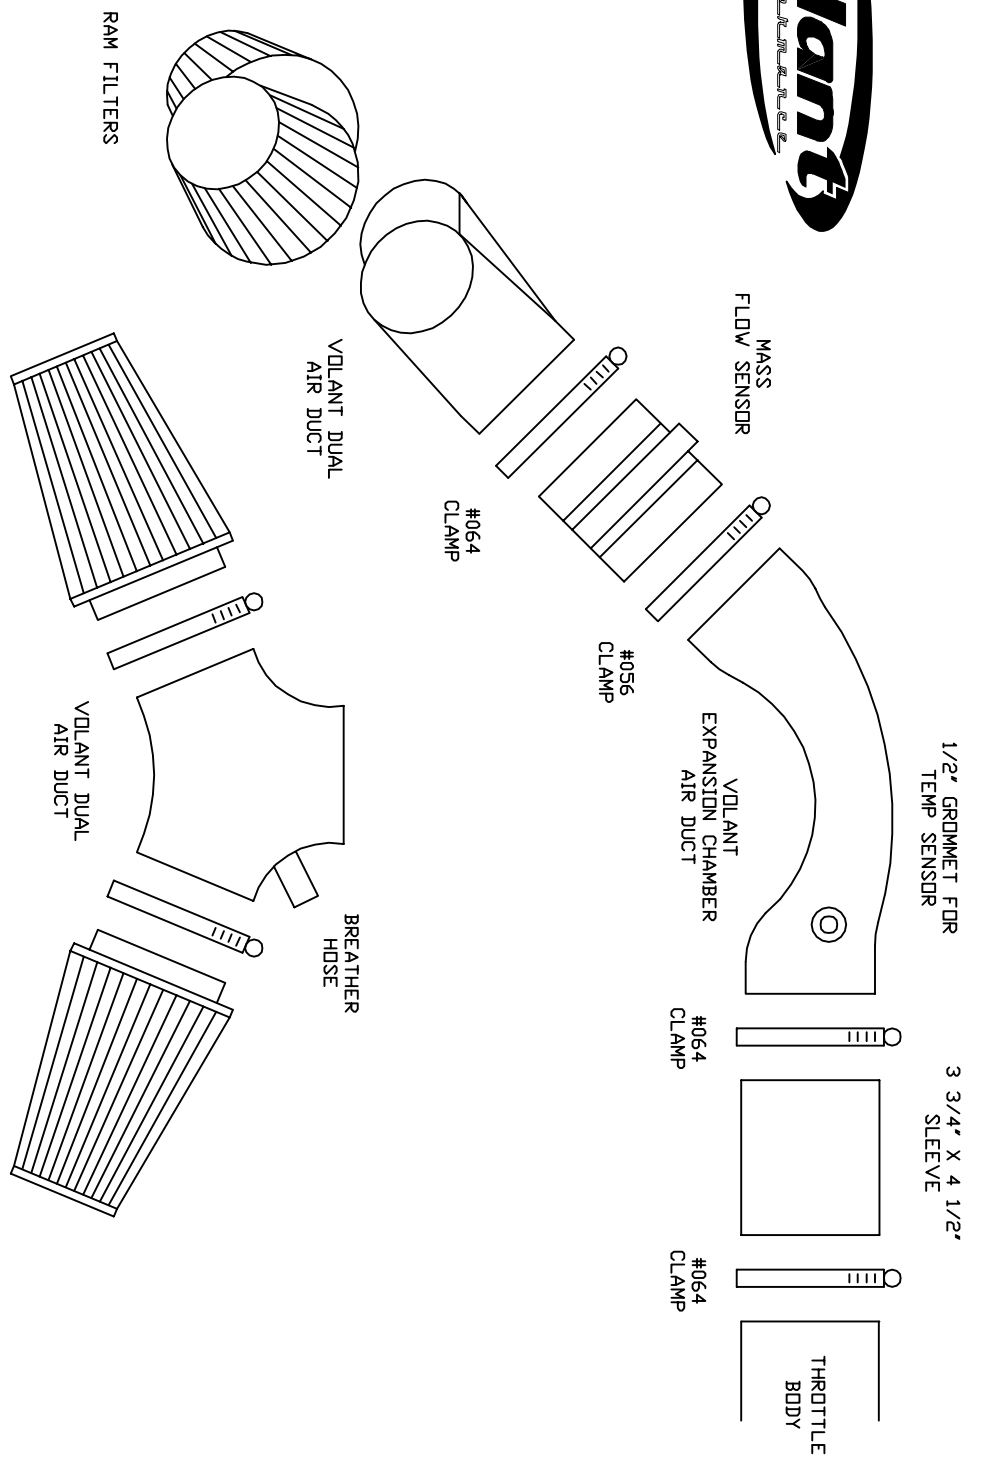

VOLANT COOL AIR INTAKES  
 PART NO.: 25857C  
 INSTALLATION INSTRUCTIONS  
 WWW.VOLANT.COM  
 TECH SUPPORT: (909) 481-3888

NOTE: INSERT  
 MASS FLOW  
 SENSOR INSIDE  
 VOLANT  
 EXPANSION  
 CHAMBER DUCT

RAM FILTER  
 W/ CLAMP

FRONT  
 VIEW

RAM FILTER  
 W/ CLAMP

25857C PARTS LIST	
1	VOLANT DUAL AIR DUCT
1	VOLANT EXPANSION CHAMBER DUCT
2	POWER STACK FILTER W/CLAMPS
1	#056 CLAMP
3	#064 CLAMPS
2	3 3/4" X 4 1/2" SLEEVE
1	1/2" GROMMET