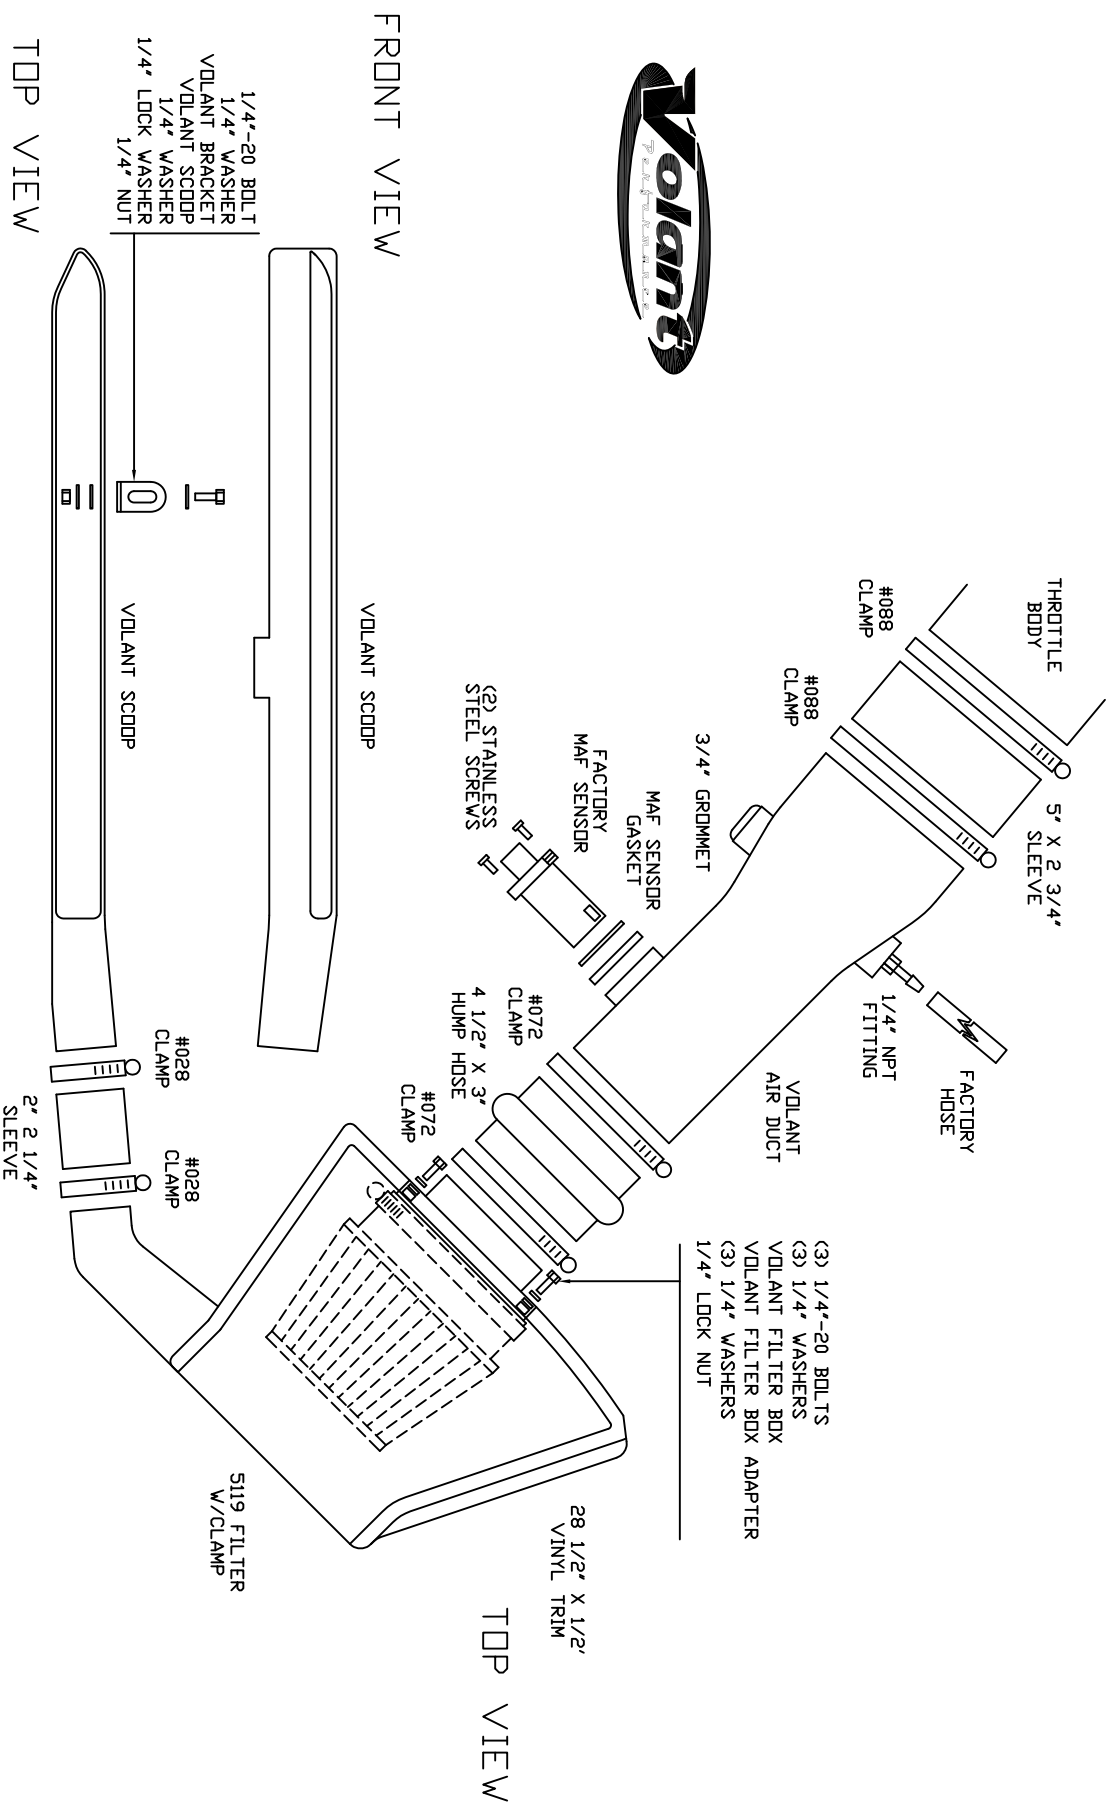

VOLANT COOL AIR INTAKES
 PART NO.: 19858
 INSTALLATION INSTRUCTIONS
 WWW.VOLANT.COM
 TECH SUPPORT: (909) 481-3888

19858 PARTS LIST					
1	VOLANT FILTER BOX	1	4" X 3" HUMP HOSE	4	1/4"-20 BOLTS
1	VOLANT AIR DUCT	2	#088 CLAMP	8	1/4" WASHERS
1	VOLANT FILTER BOX ADAPTER	2	#072 CLAMPS	1	1/4" LOCK WASHERS
1	VOLANT SCOOP	1	#028 CLAMP	1	1/4" LOCK NUT
1	5119 FILTER W/CLAMP	1	1/4" NPT FITTING	1	VOLANT BRACKET
1	5" X 2 3/4" SLEEVE	1	3/4" GROMMET	1	28 1/2" X 1/2" VINYL TRIM
1	2" X 1/4" SLEEVE	1	19754 SENSOR GASKET		
1	4 1/2" X 3" HUMP HOSE	2	STAINLESS SCREWS		

FRONT VIEW

TOP VIEW

TOP VIEW