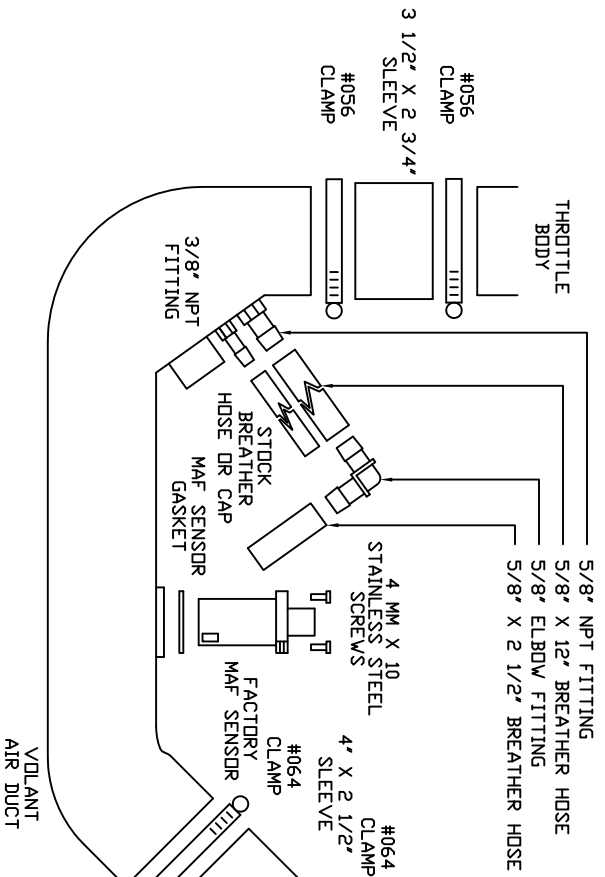

VOLANT COOL AIR INTAKES
 PART NO.: 19750
 INSTALLATION INSTRUCTIONS
 WWW.VOLANT.COM
 TECH SUPPORT: (909) 481-3888

19750 PARTS LIST					
1	VOLANT FILTER BOX	1	4" X 3" SLEEVE	1	5/8" NPT FITTING
1	VOLANT FILTER BOX LID	3	6 MM BOLTS	1	5/8" ELBOW FITTING
1	VOLANT AIR DUCT	3	1/4" WASHERS	1	5/8" X 12" BREATHER HOSE
1	VOLANT FILTER BOX ADAPTER	3	1/4" LOCK WASHERS	1	5/8" X 2 1/2" BREATHER HOSE
1	5120 FILTER W/CLAMP	4	1/4"-20 TRUSS HEAD SCREWS	1	3/8" NPT FITTING
2	#064 CLAMPS	4	1/4" RUBBER WASHERS	1	3/8" CAP
2	#056 CLAMPS	1	MAF SENSOR GASKET		
1	3 1/2" X 2 3/4" SLEEVE	2	4 MM X 10 SS SCREWS		

TOP VIEW

SIDE VIEW