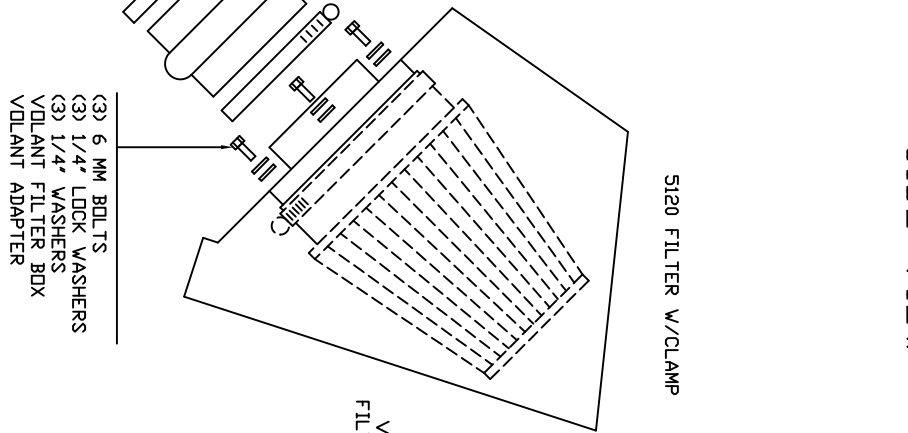

VOLANT COOL AIR INTAKES  
 PART NO.: 19650  
 INSTALLATION INSTRUCTIONS  
 WWW.VOLANT.COM  
 TECH SUPPORT: (909) 481-3888

19650 PARTS LIST					
1	VOLANT FILTER BOX	1	4" X 3" HUMP HOSE	1	5/8" NPT FITTING
1	VOLANT FILTER BOX LID	3	6 MM BOLTS	1	5/8" ELBOW FITTING
1	VOLANT AIR DUCT	3	1/4" WASHERS	1	5/8" X 12" BREATHER HOSE
1	VOLANT FILTER BOX ADAPTER	3	1/4" LOCK WASHERS	1	5/8" X 2 1/2" BREATHER HOSE
1	S120 FILTER W/CLAMP	4	1/4"-20 TRUSS HEAD SCREWS		
2	#064 CLAMPS	4	1/4" RUBBER WASHERS		
2	#056 CLAMPS	1	MAF SENSOR GASKET		
1	3 1/2" X 2 1/2" SLEEVE	2	4 MM X 10 SS SCREWS		

TOP VIEW

SIDE VIEW

(4) 1/4"-20 TRUSS HEAD SCREWS  
 (4) 1/4" RUBBER WASHERS