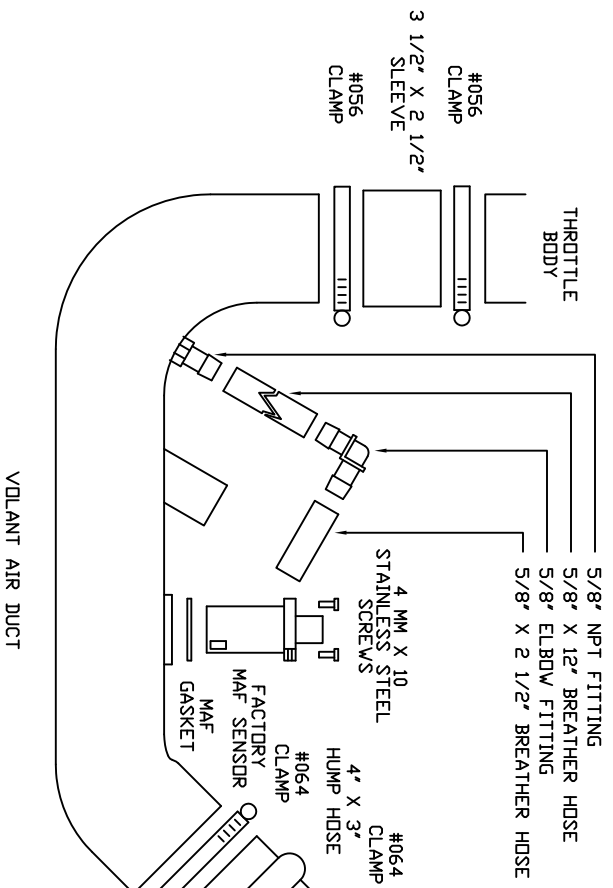

VOLANT COOL AIR INTAKES  
 PART NO.: 19650  
 INSTALLATION INSTRUCTIONS  
 WWW.VOLANT.COM  
 TECH SUPPORT: (909) 481-3888

19650 PARTS LIST					
1	VOLANT FILTER BOX	1	4" X 3" HUMP HOSE	1	5/8" NPT FITTING
1	VOLANT FILTER BOX LID	3	6 MM BOLTS	1	5/8" ELBOW FITTING
1	VOLANT AIR DUCT	3	1/4" WASHERS	1	5/8" X 12" BREATHER HOSE
1	VOLANT FILTER BOX ADAPTER	3	1/4" LOCK WASHERS	1	5/8" X 2 1/2" BREATHER HOSE
1	S120 FILTER W/CLAMP	4	1/4"-20 TRUSS HEAD SCREWS		
2	#064 CLAMPS	4	1/4" RUBBER WASHERS		
2	#056 CLAMPS	1	MAF SENSOR GASKET		
1	3 1/2" X 2 1/2" SLEEVE	2	4 MM X 10 SS SCREWS		

TOP VIEW

SIDE VIEW

(4) 1/4"-20 TRUSS HEAD SCREWS  
 (4) 1/4" RUBBER WASHERS