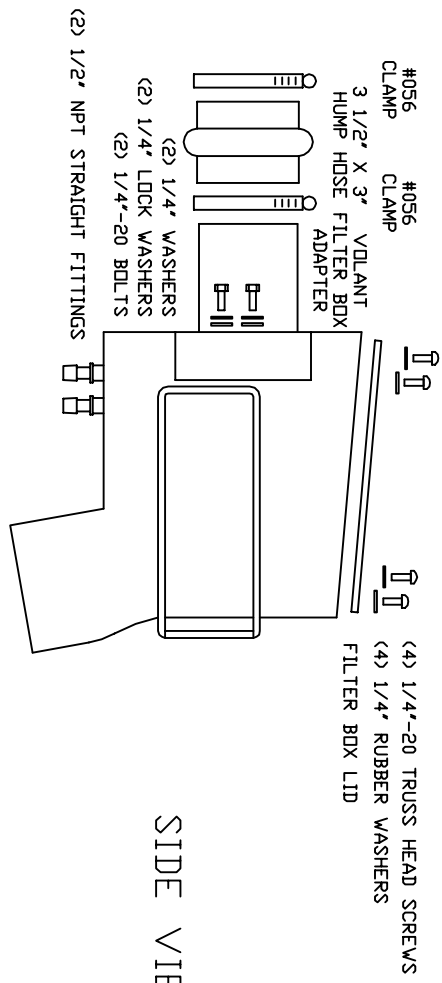

VOLANT AIR INTAKE SYSTEMS
 PART NO.: 191546
 INSTALLATION INSTRUCTIONS
 WWW.VOLANT.COM
 TECH SUPPORT: (909) 476-7225

191546 PARTS LIST			
1	VOLANT FILTER BOX	1	3 1/2" X 3" HUMPH HOSE
1	VOLANT FILTER BOX LID	4	1/4"-20 BOLTS
1	VOLANT AIR DUCT	2	3/8" BOLTS
1	VOLANT FILTER BOX ADAPTER	6	1/4" WASHERS
1	POWERCORE FILTER W/CLAMP	2	3/8" WASHERS
4	#056 CLAMPS	4	1/4" LOCK WASHERS
1	3 1/2" X 3" SLEEVE	2	3/8" LOCK WASHERS
		1	1/2" NPT STRAIGHT FITTINGS
		4	1/4"-20 TRUSS HEAD SCREWS
		4	1/4" RUBBER WASHERS
		2	STAINLESS STEEL SCREWS
		1	MAF SENSOR GASKET
		1	VOLANT BRACKET
		1	RUBBER BUMPER
		1	VOLANT WATER RESERVOIR

TOP VIEW

SIDE VIEW

NOTE: REMOVE AND REUSE EXISTING RADIATOR CAP AND PREEXISTING STOCK MOUNTING BOLTS.