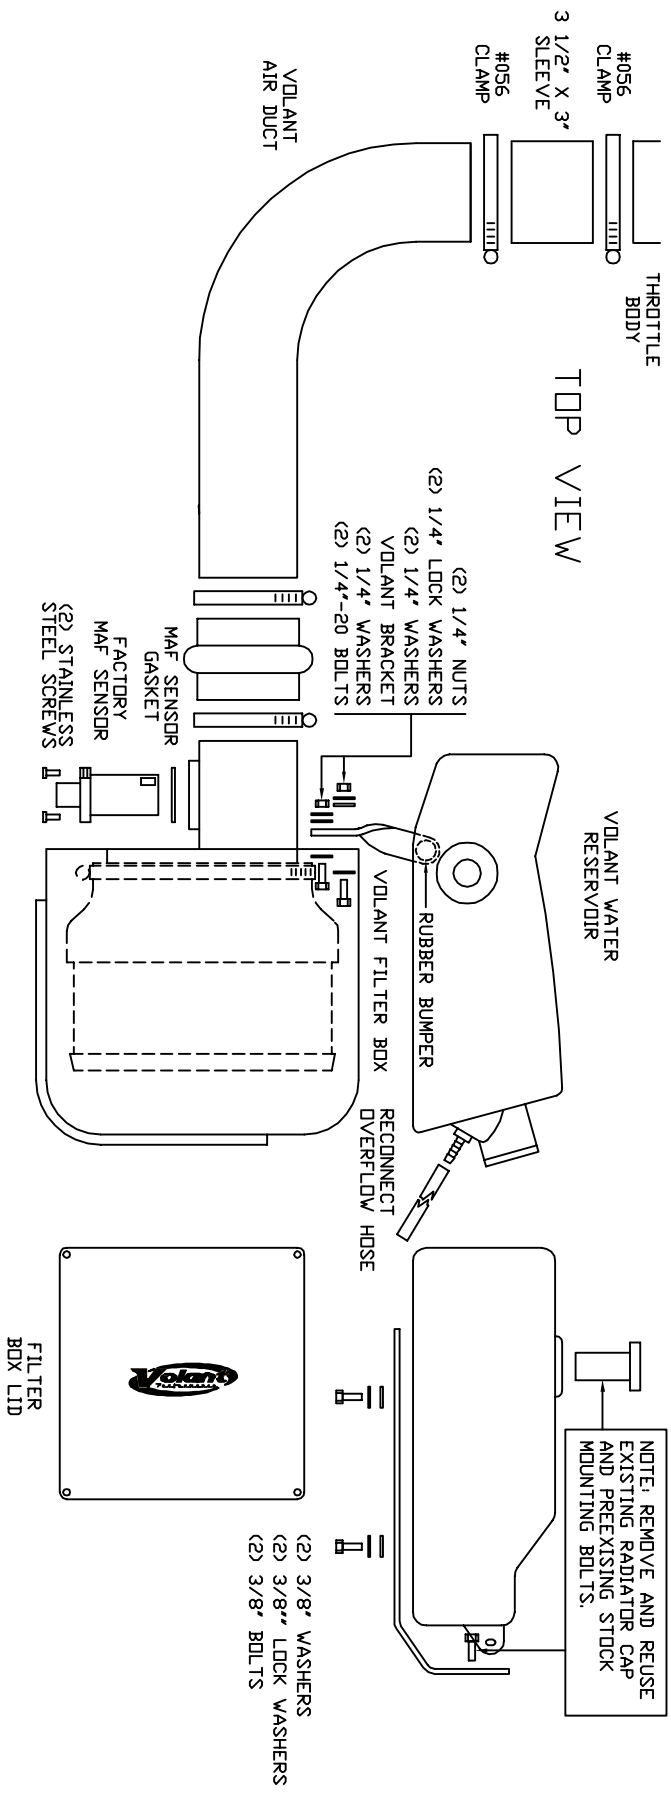

VOLANT AIR INTAKE SYSTEMS
 PART NO.: 191546
 INSTALLATION INSTRUCTIONS
 WWW.VOLANT.COM
 TECH SUPPORT: (909) 476-7225

191546 PARTS LIST			
1	VOLANT FILTER BOX	1	3 1/2" X 3" HUMPH HOSE
1	VOLANT FILTER BOX LID	4	1/4"-20 BOLTS
1	VOLANT AIR DUCT	2	3/8" BOLTS
1	VOLANT FILTER BOX ADAPTER	6	1/4" WASHERS
1	POWERCORE FILTER W/CLAMP	2	3/8" WASHERS
4	#056 CLAMPS	4	1/4" LOCK WASHERS
1	3 1/2" X 3" SLEEVE	2	3/8" LOCK WASHERS
		1	1/2" NPT STRAIGHT FITTINGS
		4	1/4"-20 TRUSS HEAD SCREWS
		4	1/4" RUBBER WASHERS
		2	STAINLESS STEEL SCREWS
		1	MAF SENSOR GASKET
		1	VOLANT BRACKET
		1	RUBBER BUMPER
		1	VOLANT WATER RESERVOIR

TOP VIEW

SIDE VIEW

NOTE: REMOVE AND REUSE EXISTING RADIATOR CAP AND PREEXISTING STOCK MOUNTING BOLTS.