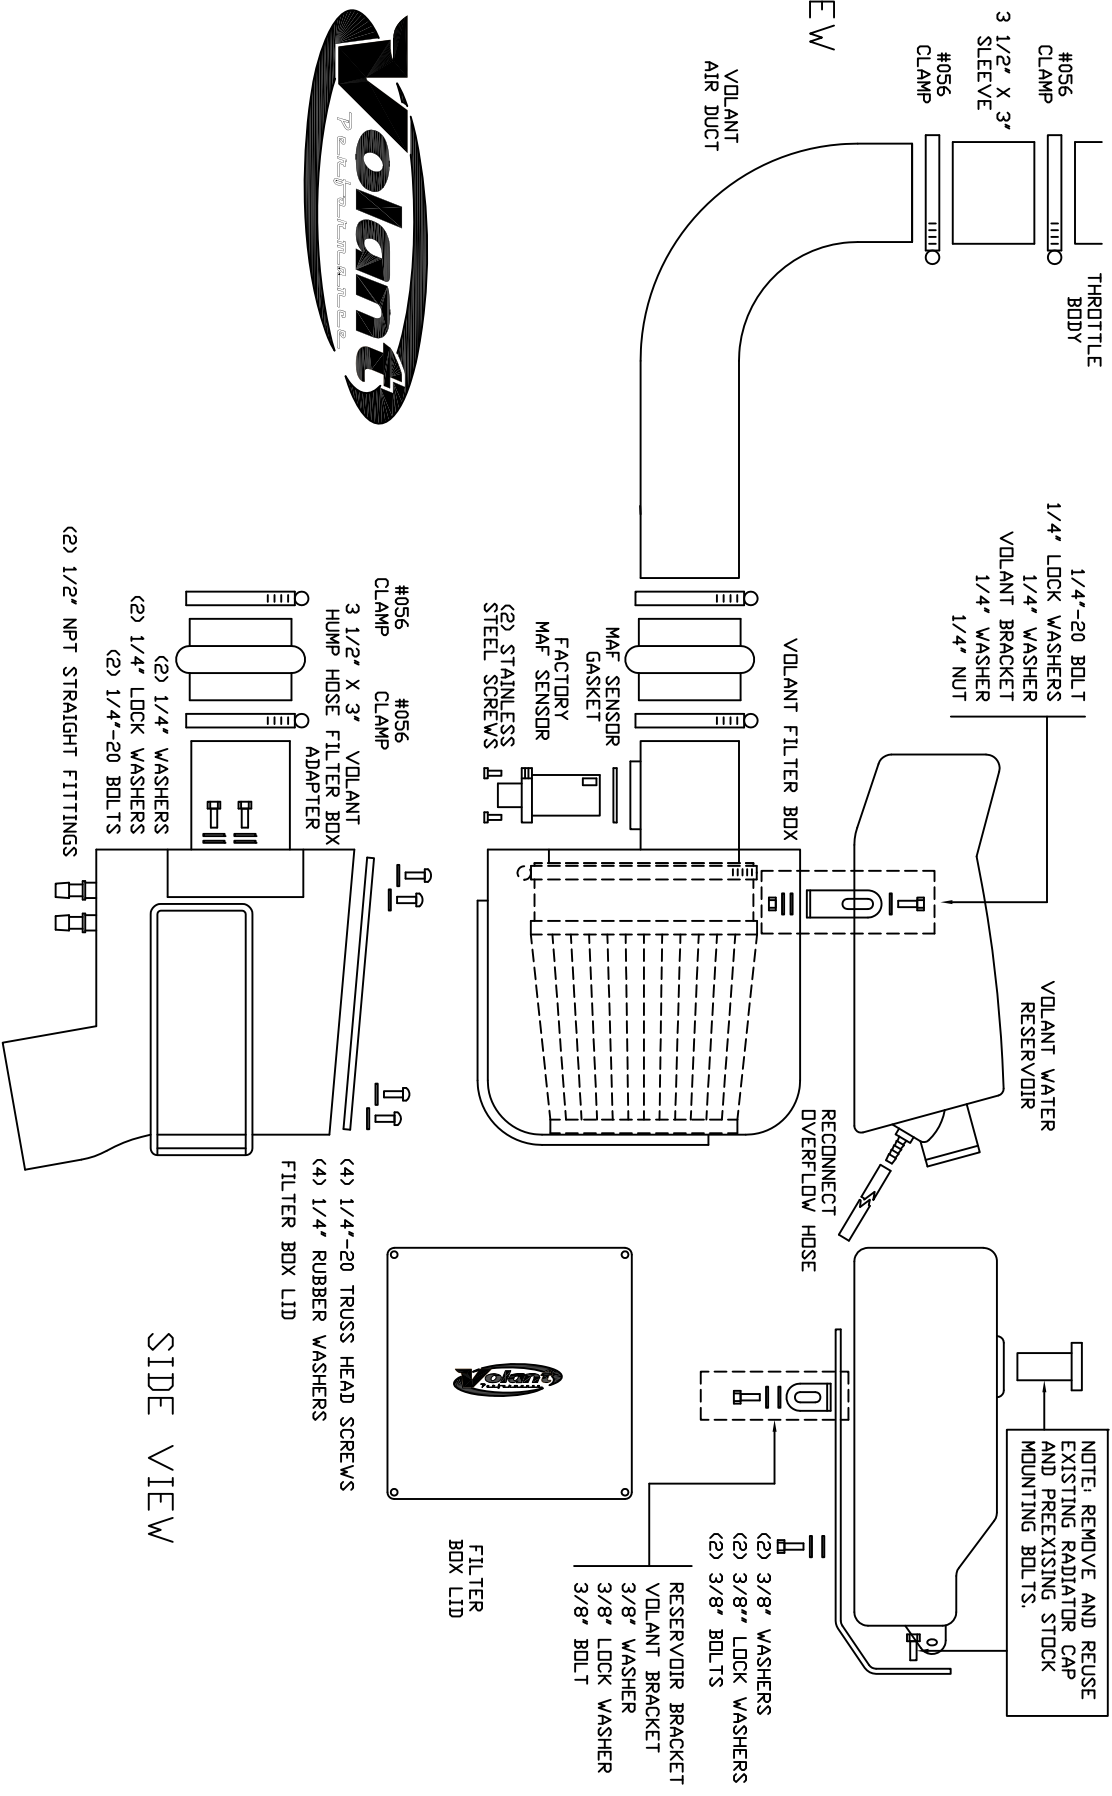

VOLANT COOL AIR INTAKES
 PART NO.: 19154
 INSTALLATION INSTRUCTIONS
 WWW.VOLANT.COM
 TECH SUPPORT: (909) 481-3888

19154 PARTS LIST					
1	VOLANT FILTER BOX	1	3 1/2" X 3" HUMPH HOSE	1	1/4"-20 NUT
1	VOLANT FILTER BOX LID	3	1/4"-20 BOLTS	4	1/4"-20 TRUSS HEAD SCREWS
1	VOLANT AIR DUCT	2	3/8" BOLTS	4	1/4" RUBBER WASHERS
1	VOLANT FILTER BOX ADAPTER	4	1/4" WASHERS	2	STAINLESS STEEL SCREWS
1	RAM FILTER W/CLAMP	2	3/8" WASHERS	1	MAF SENSOR GASKET
4	#056 CLAMPS	3	1/4" LOCK WASHERS	1	VOLANT BRACKET
1	3 1/2" X 3" SLEEVE	2	3/8" LOCK WASHERS	1	VOLANT WATER RESERVOIR

TOP VIEW

SIDE VIEW