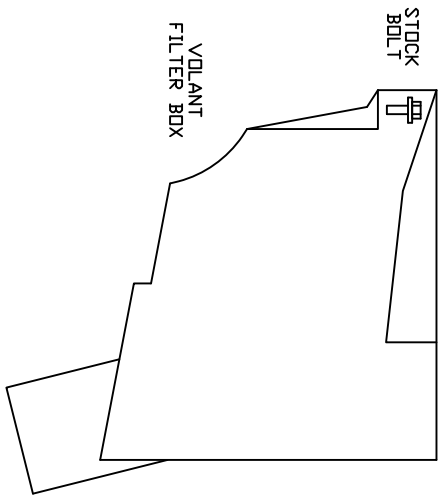

VOLANT COOL AIR INTAKES
 PART NO.: 17638
 INSTALLATION INSTRUCTIONS
 WWW.VOLANTPERFORMANCE.COM
 TECH SUPPORT: (909) 481-3888

17638 PARTS LIST					
1	VOLANT FILTER BOX	4	1/4"-20 TRUSS HEAD SCREWS	3	1/4" WASHERS
1	VOLANT FILTER BOX LID	4	1/4" RUBBER WASHERS		
1	VOLANT AIR DUCT	1	3" X 2 1/2" SLEEVE		
1	VOLANT FILTER BOX ADAPTER	1	3 1/2" X 3" HUMP HOSE		
1	RAM FILTER W/CLAMP	1	1/2" RUBBER GROMMET		
2	#048 CLAMPS	3	10/32" SOCKET HEAD SCREWS		
2	#056 CLAMPS	3	10/32" LOCK WASHERS		

SIDE VIEW

TOP VIEW

TOP VIEW