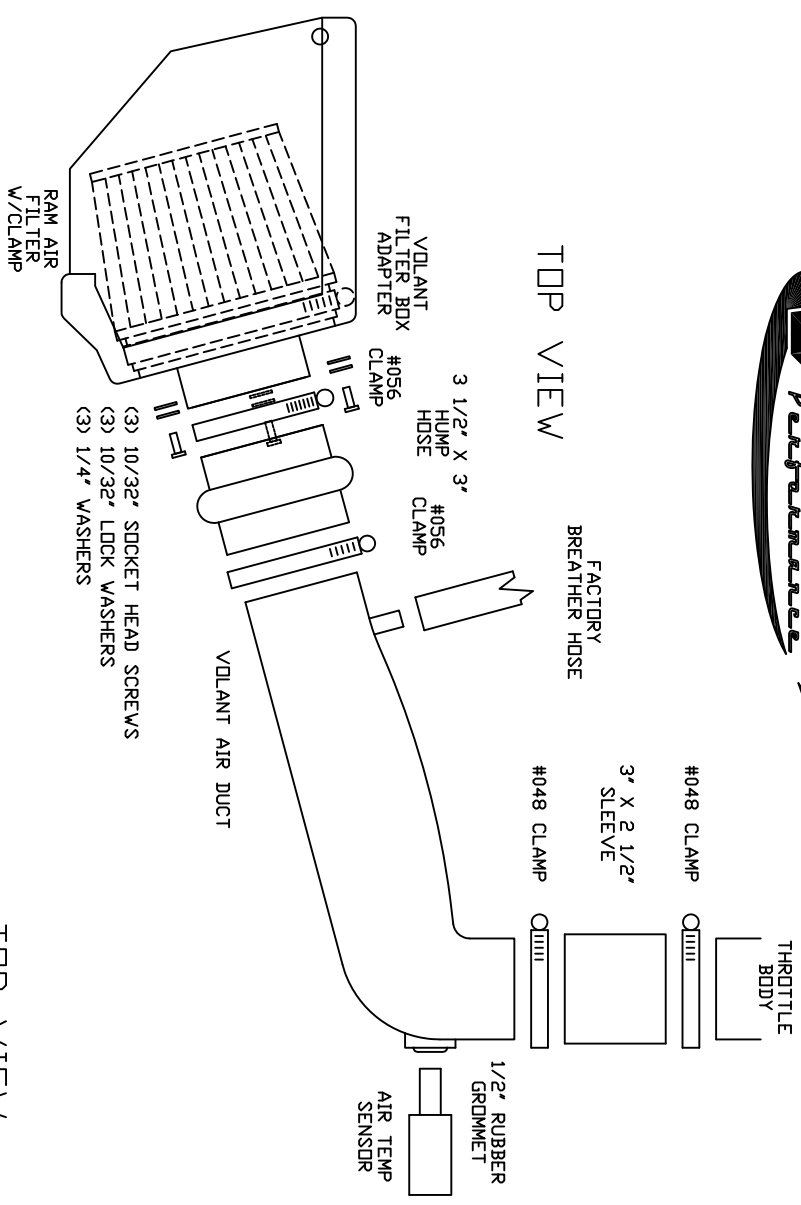

VOLANT COOL AIR INTAKES
 PART NO.: 17638
 INSTALLATION INSTRUCTIONS
 WWW.VOLANTPERFORMANCE.COM
 TECH SUPPORT: (909) 481-3888

17638 PARTS LIST					
1	VOLANT FILTER BOX	4	1/4"-20 TRUSS HEAD SCREWS	3	1/4" WASHERS
1	VOLANT FILTER BOX LID	4	1/4" RUBBER WASHERS		
1	VOLANT AIR DUCT	1	3" X 2 1/2" SLEEVE		
1	VOLANT FILTER BOX ADAPTER	1	3 1/2" X 3" HUMP HOSE		
1	RAM FILTER W/CLAMP	1	1/2" RUBBER GROMMET		
2	#048 CLAMPS	3	10/32" SOCKET HEAD SCREWS		
2	#056 CLAMPS	3	10/32" LOCK WASHERS		

SIDE VIEW

TOP VIEW

TOP VIEW