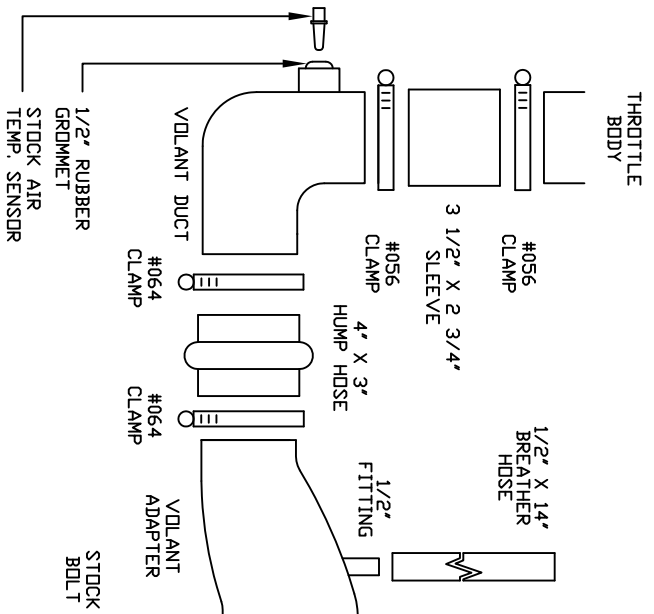

VOLANT COOL AIR INTAKES  
 PART NO.: 163576  
 INSTALLATION INSTRUCTIONS  
 WWW.VOLANT.COM  
 TECH SUPPORT: (909) 481-3888

163576 PARTS LIST				
1	VOLANT FILTER BOX	2	#064 CLAMPS	
1	VOLANT FILTER BOX ADAPTER	1	3 1/2" X 2 3/4" SLEEVE	1
				VOLANT BRACKET (SHORT)
1	VOLANT DUCT	1	4" X 3' HUMP HOSE	1
1	RAM FILTER W/CLAMP	2	1/4"-20 BOLTS	1
		2	1/4" WASHERS	1
2	#056 CLAMPS			1
				1/2" X 11" VINYL TRIM

TOP VIEW

FRONT VIEW

SIDE VIEW