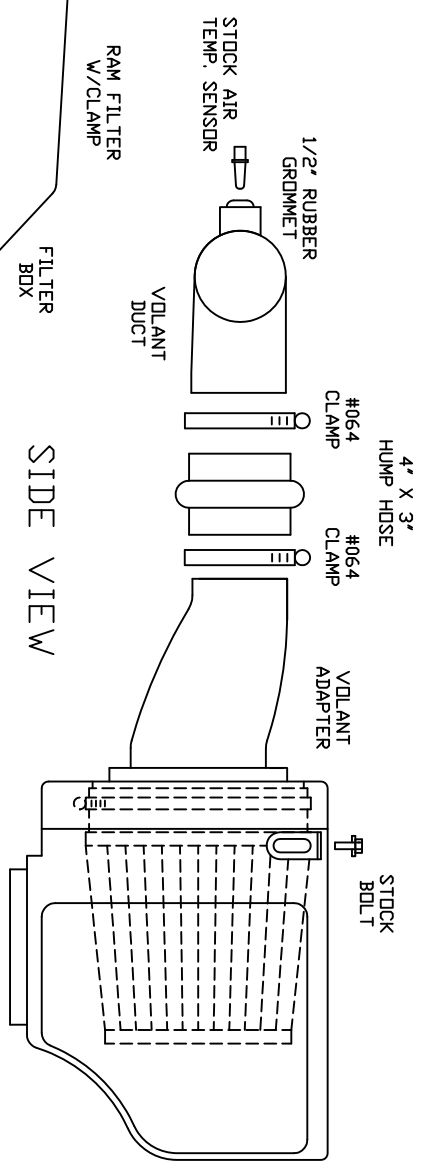

VOLANT COOL AIR INTAKES  
 PART NO.: 163576  
 INSTALLATION INSTRUCTIONS  
 WWW.VOLANT.COM  
 TECH SUPPORT: (909) 481-3888

163576 PARTS LIST				
1	VOLANT FILTER BOX	2	#064 CLAMPS	
1	VOLANT FILTER BOX ADAPTER	1	3 1/2" X 2 3/4" SLEEVE	1
				VOLANT BRACKET (SHORT)
1	VOLANT DUCT	1	4" X 3' HUMP HOSE	1
1	RAM FILTER W/CLAMP	2	1/4"-20 BOLTS	1
		2	1/4" WASHERS	1
2	#056 CLAMPS			1
				1/2" X 11" VINYL TRIM

TOP VIEW

FRONT VIEW

SIDE VIEW