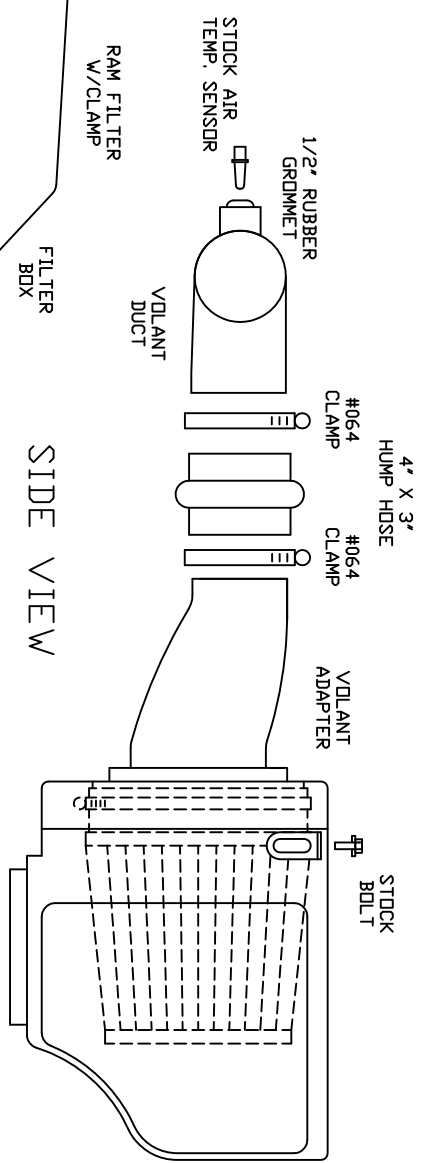

VOLANT COOL AIR INTAKES
 PART NO.: 16357
 INSTALLATION INSTRUCTIONS
 WWW.VOLANT.COM
 TECH SUPPRT: (909) 481-3888

16357 PARTS LIST				
1	VOLANT FILTER BOX	2	#064 CLAMPS	
1	VOLANT FILTER BOX ADAPTER	1	3 1/2" X 2 3/4" SLEEVE	1
				VOLANT BRACKET (SHORT)
1	VOLANT DUCT	1	4" X 3' HUMP HOSE	1
1	RAM FILTER W/CLAMP	2	1/4"-20 BOLTS	1
		2	1/4" WASHERS	1
2	#056 CLAMPS			1
				1/2" X 11" VINYL TRIM

TOP VIEW

FRONT VIEW

SIDE VIEW