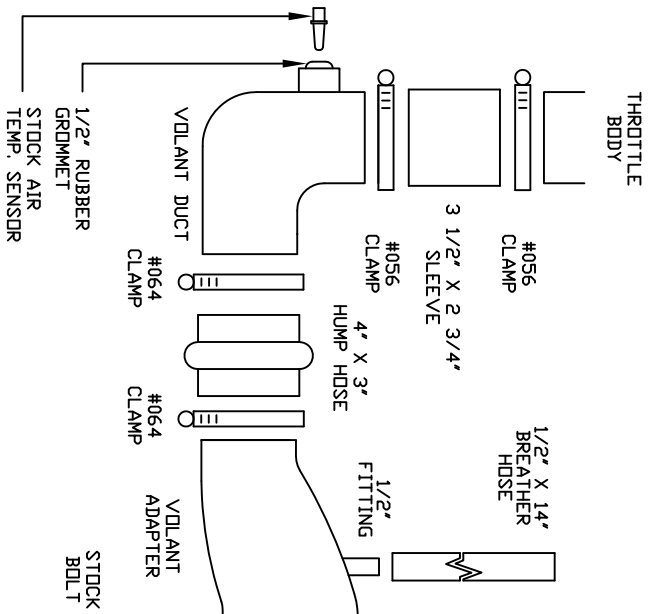

VOLANT COOL AIR INTAKES
 PART NO.: 16357
 INSTALLATION INSTRUCTIONS
 WWW.VOLANT.COM
 TECH SUPPRT: (909) 481-3888

16357 PARTS LIST				
1	VOLANT FILTER BOX	2	#064 CLAMPS	
1	VOLANT FILTER BOX ADAPTER	1	3 1/2" X 2 3/4" SLEEVE	1
				VOLANT BRACKET (SHORT)
1	VOLANT DUCT	1	4" X 3' HUMP HOSE	1
1	RAM FILTER W/CLAMP	2	1/4"-20 BOLTS	1
		2	1/4" WASHERS	1
2	#056 CLAMPS			1
				1/2" X 11" VINYL TRIM

TOP VIEW

FRONT VIEW

SIDE VIEW