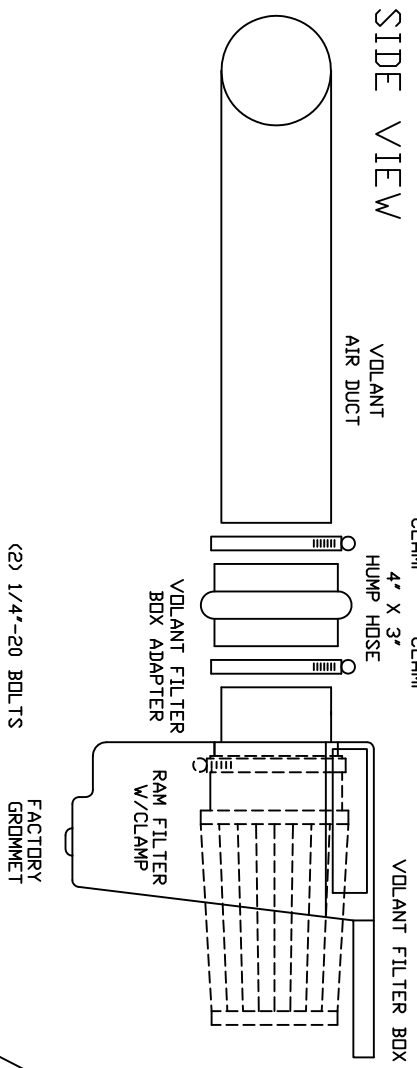

VOLANT COOL AIR INTAKES  
 PART NO.: 16157  
 INSTALLATION INSTRUCTIONS  
 WWW.VOLANT.COM  
 TECH SUPPORT: (909) 481-3888

16157 PARTS LIST			
1	VOLANT FILTER BOX	1	4' X 3' HUMP HOSE
1	VOLANT FILTER BOX ADAPTER	3	1/4"-20 BOLTS
1	VOLANT AIR DUCT	3	1/4" WASHERS
1	RAM FILTER W/CLAMP	1	1/4" LOCK WASHERS
1	#056 CLAMPS	2	1/4"-20 NYLON LOCK NUTS
3	#064 CLAMPS	1	1/2" RUBBER GROMMETS
1	4' X 3 1/2' REDUCER		

SIDE VIEW  
 VOLANT AIR DUCT

- (2) 1/4"-20 BOLTS
- (2) 1/4" WASHERS
- VOLANT FILTER BOX
- VOLANT FILTER BOX ADAPTER
- (2) 1/4" WASHERS
- (2) 1/4"-20 NYLON LOCK NUTS

TOP VIEW

NOTE: PRESS  
 FACTORY TRIM IN  
 PRE-DRILL HOLE.