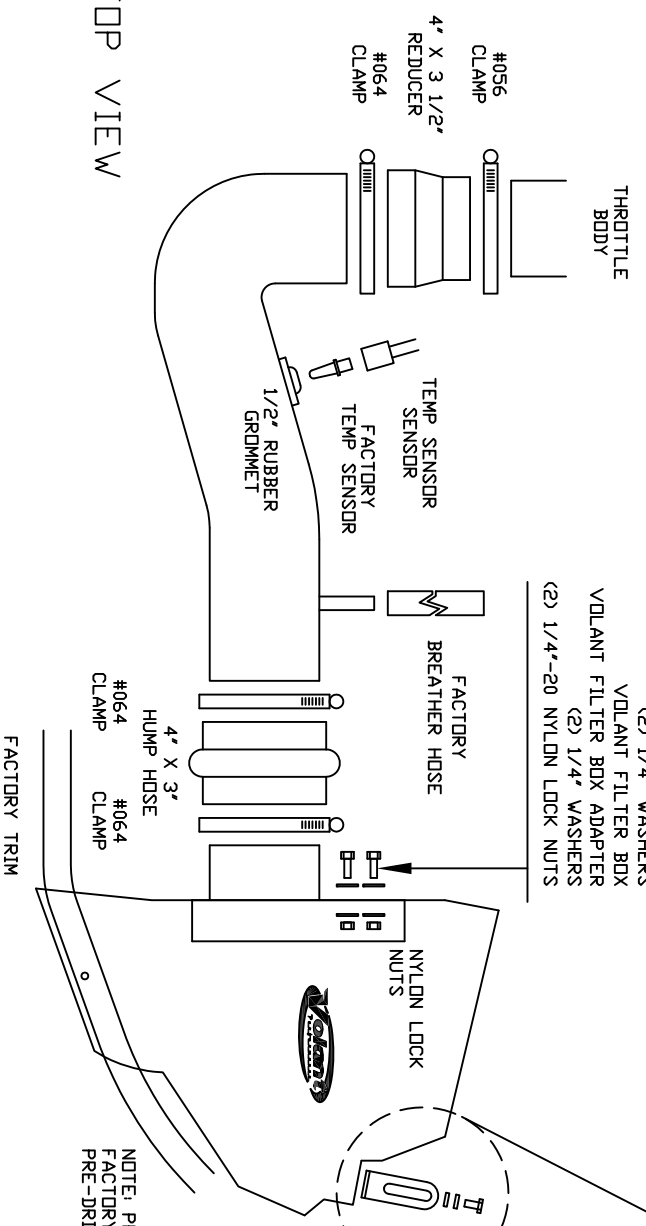

VOLANT COOL AIR INTAKES  
 PART NO.: 16157  
 INSTALLATION INSTRUCTIONS  
 WWW.VOLANT.COM  
 TECH SUPPORT: (909) 481-3888

16157 PARTS LIST			
1	VOLANT FILTER BOX	1	4' X 3' HUMP HOSE
1	VOLANT FILTER BOX ADAPTER	3	1/4"-20 BOLTS
1	VOLANT AIR DUCT	3	1/4" WASHERS
1	RAM FILTER W/CLAMP	1	1/4" LOCK WASHERS
1	#056 CLAMPS	2	1/4"-20 NYLON LOCK NUTS
3	#064 CLAMPS	1	1/2" RUBBER GROMMETS
1	4' X 3 1/2' REDUCER		

SIDE VIEW  
 VOLANT AIR DUCT

- (2) 1/4"-20 BOLTS
- (2) 1/4" WASHERS
- VOLANT FILTER BOX
- VOLANT FILTER BOX ADAPTER
- (2) 1/4" WASHERS
- (2) 1/4"-20 NYLON LOCK NUTS

TOP VIEW

NOTE: PRESS  
 FACTORY TRIM IN  
 PRE-DRILL HOLE.