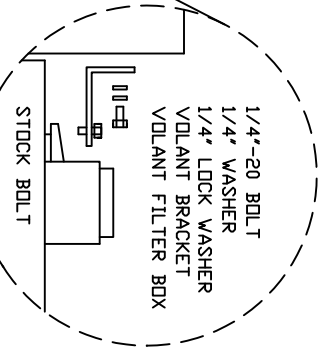

VOLANT COOL AIR INTAKES  
 PART NO.: 16157  
 INSTALLATION INSTRUCTIONS  
 WWW.VOLANT.COM  
 TECH SUPPORT: (909) 481-3888

16157 PARTS LIST			
1	VOLANT FILTER BOX	1	4' X 3' HUMP HOSE
1	VOLANT FILTER BOX ADAPTER	3	1/4"-20 BOLTS
1	VOLANT AIR DUCT	3	1/4" WASHERS
1	RAM FILTER W/CLAMP	1	1/4" LOCK WASHERS
1	#056 CLAMPS	2	1/4"-20 NYLON LOCK NUTS
3	#064 CLAMPS	1	1/2" RUBBER GROMMETS
1	4' X 3 1/2' REDUCER		

SIDE VIEW  
 VOLANT AIR DUCT

- (2) 1/4"-20 BOLTS
- (2) 1/4" WASHERS
- VOLANT FILTER BOX
- VOLANT FILTER BOX ADAPTER
- (2) 1/4" WASHERS
- (2) 1/4"-20 NYLON LOCK NUTS

TOP VIEW

NOTE: PRESS  
 FACTORY TRIM IN  
 PRE-DRILL HOLE.