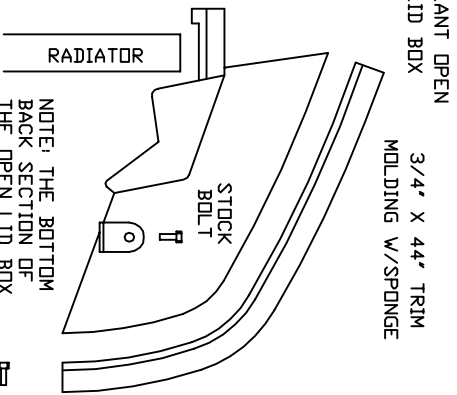

VOLANT AIR INTAKE SYSTEMS
 PART NO.: 15958C3
 INSTALLATION INSTRUCTIONS
 WWW.VOLANTPERFORMANCE.COM
 TECH SUPPORT: (909) 476-7225

15958C3 PARTS LIST

1	VOLANT DUAL AIR DUCT	1	1/2" RUBBER GROMMET
1	VOLANT OPEN LID BOX	1	6 1/2" BRACKET
2	RAM FILTERS W/CLAMPS	1	2" L BRACKET
1	#056 CLAMP	1	3/4" X 44" TRIM W/SPONGE
2	1/4"-20 BOLTS	1	2" X 1 1/2" BREATHER FILTER
2	1/4" LOCK WASHERS		
2	1/4" WASHERS		

NOTE: THE BOTTOM BACK SECTION OF THE OPEN LID BOX IS SUPPORTED BY THE RADIATOR

SIDE VIEW

- 1/4"-20 BOLT
- 1/4" LOCK WASHER
- 1/4" WASHER
- 2" L BRACKET

SIDE VIEW