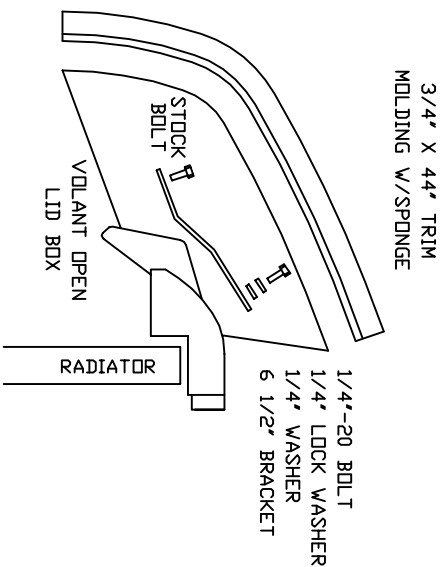

VOLANT AIR INTAKE SYSTEMS
 PART NO.: 15958C3
 INSTALLATION INSTRUCTIONS
 WWW.VOLANTPERFORMANCE.COM
 TECH SUPPORT: (909) 476-7225

15958C3 PARTS LIST

1	VOLANT DUAL AIR DUCT	1	1/2" RUBBER GROMMET
1	VOLANT OPEN LID BOX	1	6 1/2" BRACKET
2	RAM FILTERS W/CLAMPS	1	2" L BRACKET
1	#056 CLAMP	1	3/4" X 44" TRIM W/SPONGE
2	1/4"-20 BOLTS	1	2" X 1 1/2" BREATHER FILTER
2	1/4" LOCK WASHERS		
2	1/4" WASHERS		

NOTE: THE BOTTOM BACK SECTION OF THE OPEN LID BOX IS SUPPORTED BY THE RADIATOR

SIDE VIEW

- 1/4"-20 BOLT
- 1/4" LOCK WASHER
- 1/4" WASHER
- 2" L BRACKET

SIDE VIEW