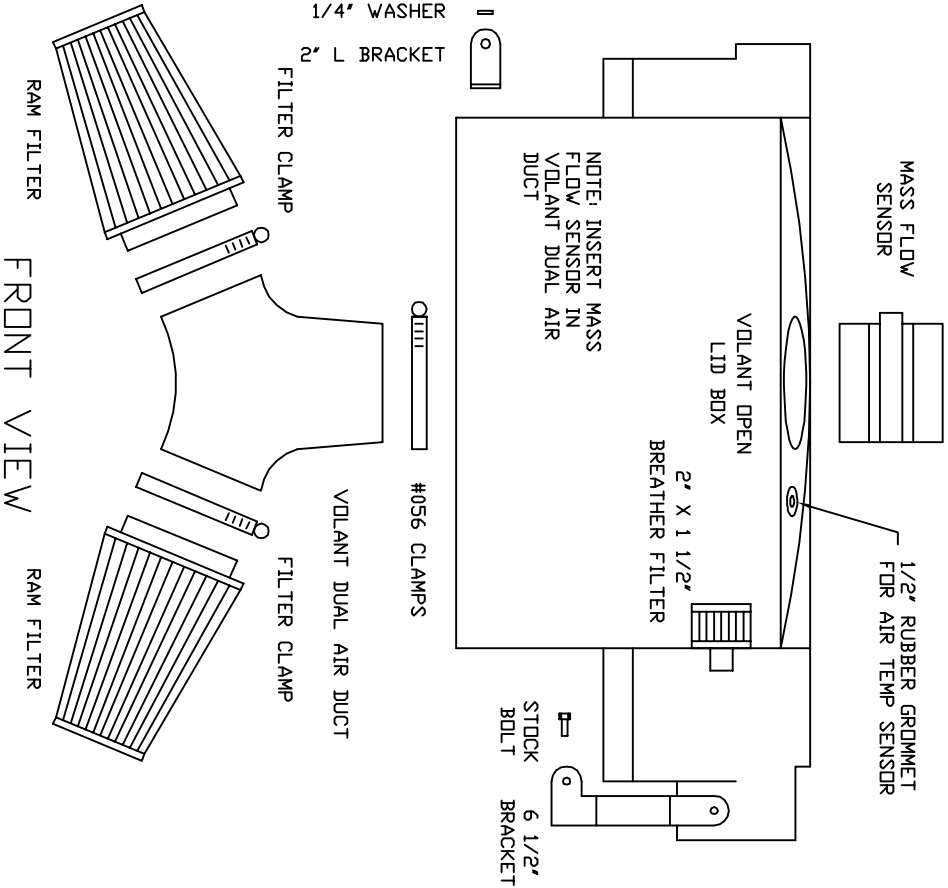

VOLANT AIR INTAKE SYSTEMS
 PART NO.: 15958C3
 INSTALLATION INSTRUCTIONS
 WWW.VOLANTPERFORMANCE.COM
 TECH SUPPORT: (909) 476-7225

15958C3 PARTS LIST

1	VOLANT DUAL AIR DUCT	1	1/2" RUBBER GROMMET
1	VOLANT OPEN LID BOX	1	6 1/2" BRACKET
2	RAM FILTERS W/CLAMPS	1	2" L BRACKET
1	#056 CLAMP	1	3/4" X 44" TRIM W/SPONGE
2	1/4"-20 BOLTS	1	2" X 1 1/2" BREATHER FILTER
2	1/4" LOCK WASHERS		
2	1/4" WASHERS		

NOTE: THE BOTTOM BACK SECTION OF THE OPEN LID BOX IS SUPPORTED BY THE RADIATOR

SIDE VIEW

- 1/4"-20 BOLT
- 1/4" LOCK WASHER
- 1/4" WASHER
- 2" L BRACKET

SIDE VIEW