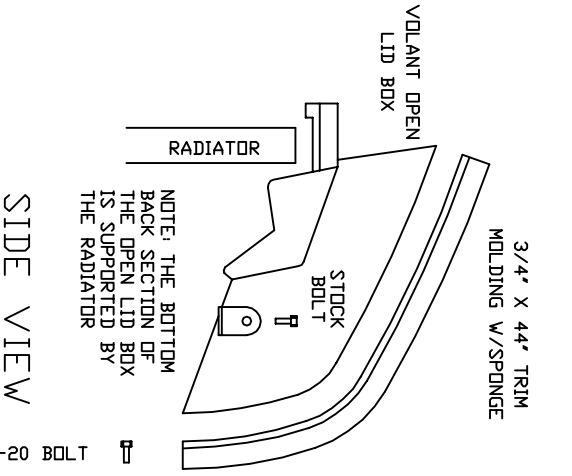

VOLANT COOL AIR INTAKES
 PART NO.: 15958C
 INSTALLATION INSTRUCTIONS
 WWW.VOLANT.COM
 TECH SUPPORT: (909) 481-3888

15958C PARTS LIST			
1	VOLANT AIR DUCT	1	1/2" RUBBER GROMMET
1	VOLAN OPEN LID BOX	1	6 1/2" BRACKET
1	RAM FILTERS W/CLAMPS	1	2" L BRACKET
1	#056 CLAMP	1	3/4" X 44" TRIM W/SPONGE
2	1/4"-20 BLACK BOLTS		
2	1/4" LOCK WASHERS		
2	1/4" WASHERS		

- 1/4"-20 BOLT
- 1/4" LOCK WASHER
- 1/4" WASHER
- 2" L BRACKET