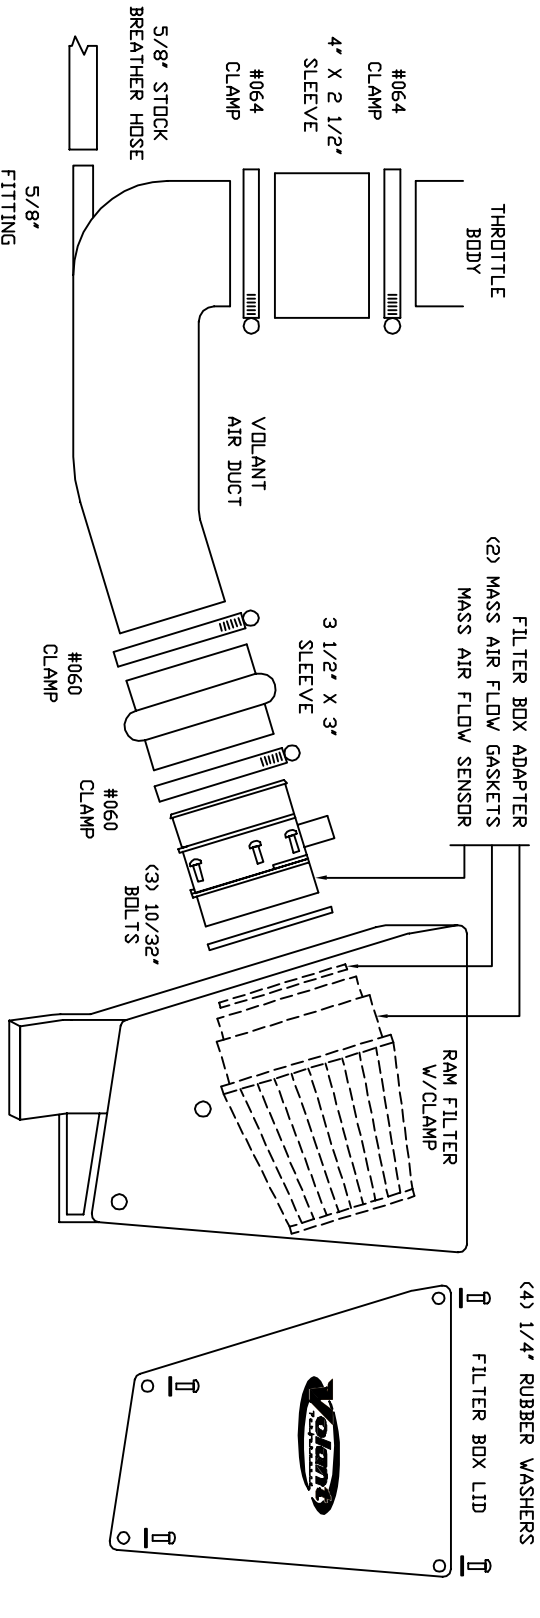

VOLANT AIR INTAKE SYSTEMS
 PART NO.: 15860150
 INSTALLATION INSTRUCTIONS
 WWW.VOLANTPERFORMANCE.COM
 TECH SUPPORT: (909) 476-7225

		15860150 PARTS LIST	
1	VOLANT FILTER BOX	4	#060 CLAMPS
1	VOLANT FILTER BOX LID	4	1/4"-20 TRUSS HEAD SCREWS
1	VOLANT FILTER BOX ADAPTER	3	10/32" BOLTS
1	VOLANT AIR DUCT	2	6 MM X 25 BOLTS
1	RAM FILTER W/CLAMP	2	1/4" FENDER WASHERS
1	3 1/2" X 2" SLEEVE	2	1/4" LOCK WASHERS
1	3 3/4" X 3" SLEEVE	4	1/4" RUBBER WASHERS

- (2) 1/4" FENDER WASHERS
- (2) 1/4" LOCK WASHERS
- (2) 6 MM X 25 BOLTS