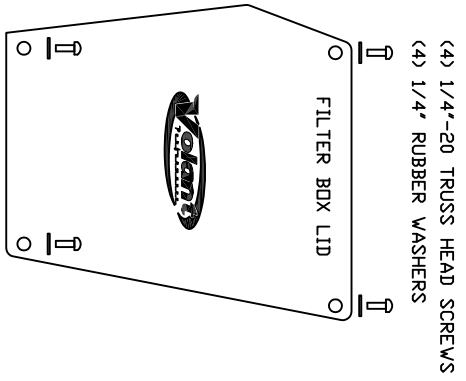

VOLANT COOL AIR INTAKES  
 PART NO.: 15857150  
 INSTALLATION INSTRUCTIONS  
 WWW.VOLANT.COM  
 TECH SUPPDRT: (909) 481-3888

15857150 PARTS LIST					
1	VOLANT FILTER BOX	4	#060 CLAMPS	1	MASS AIR FLOW SENSOR GASKET
1	VOLANT FILTER BOX LID	4	1/4"-20 TRUSS HEAD SCREWS	1	FILTER BOX ADAPTER GASKET
1	VOLANT FILTER BOX ADAPTER	3	10/32" BOLTS		
1	VOLANT AIR DUCT	2	6 MM X 25 BOLTS		
1	RAM FILTER W/CLAMP	2	1/4" FENDER WASHERS		
1	3 3/4" X 2" SLEEVE	2	1/4" LOCK WASHERS		
1	3 3/4" X 3" SLEEVE	4	1/4" RUBBER WASHERS		

- (4) 1/4"-20 TRUSS HEAD SCREWS
- (4) 1/4" RUBBER WASHERS
- (2) 1/4" FENDER WASHERS
- (2) 1/4" LOCK WASHERS
- (2) 6 MM X 25 BOLTS