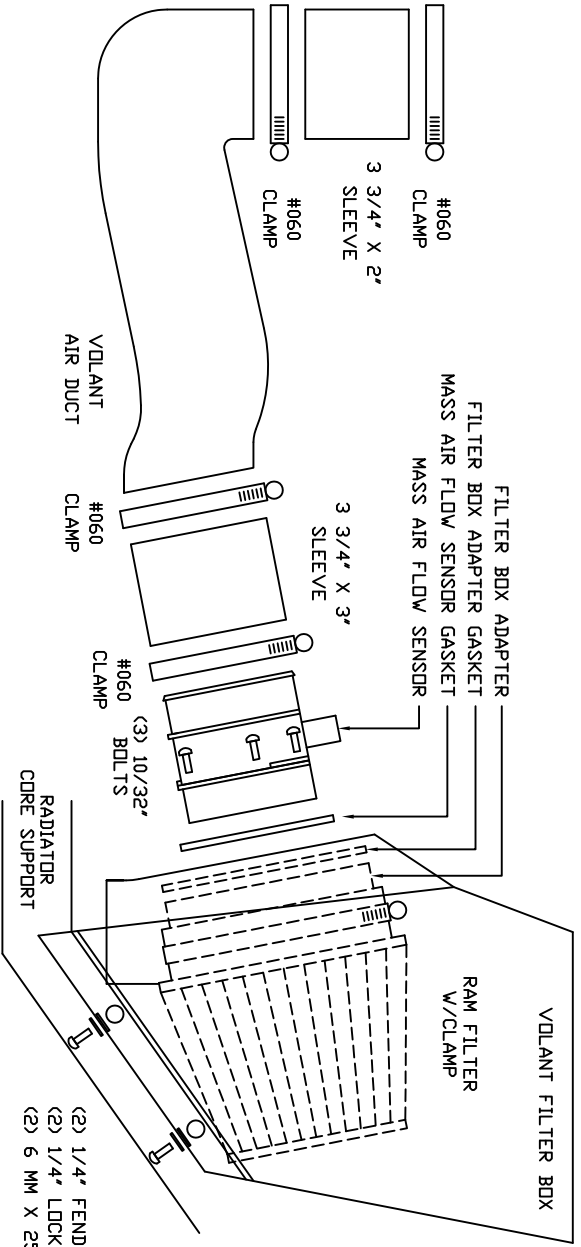

VOLANT COOL AIR INTAKES  
 PART NO.: 15857150  
 INSTALLATION INSTRUCTIONS  
 WWW.VOLANT.COM  
 TECH SUPPDRT: (909) 481-3888

15857150 PARTS LIST					
1	VOLANT FILTER BOX	4	#060 CLAMPS	1	MASS AIR FLOW SENSOR GASKET
1	VOLANT FILTER BOX LID	4	1/4"-20 TRUSS HEAD SCREWS	1	FILTER BOX ADAPTER GASKET
1	VOLANT FILTER BOX ADAPTER	3	10/32" BOLTS		
1	VOLANT AIR DUCT	2	6 MM X 25 BOLTS		
1	RAM FILTER W/CLAMP	2	1/4" FENDER WASHERS		
1	3 3/4" X 2" SLEEVE	2	1/4" LOCK WASHERS		
1	3 3/4" X 3" SLEEVE	4	1/4" RUBBER WASHERS		

- (4) 1/4"-20 TRUSS HEAD SCREWS
- (4) 1/4" RUBBER WASHERS
- (2) 1/4" FENDER WASHERS
- (2) 1/4" LOCK WASHERS
- (2) 6 MM X 25 BOLTS