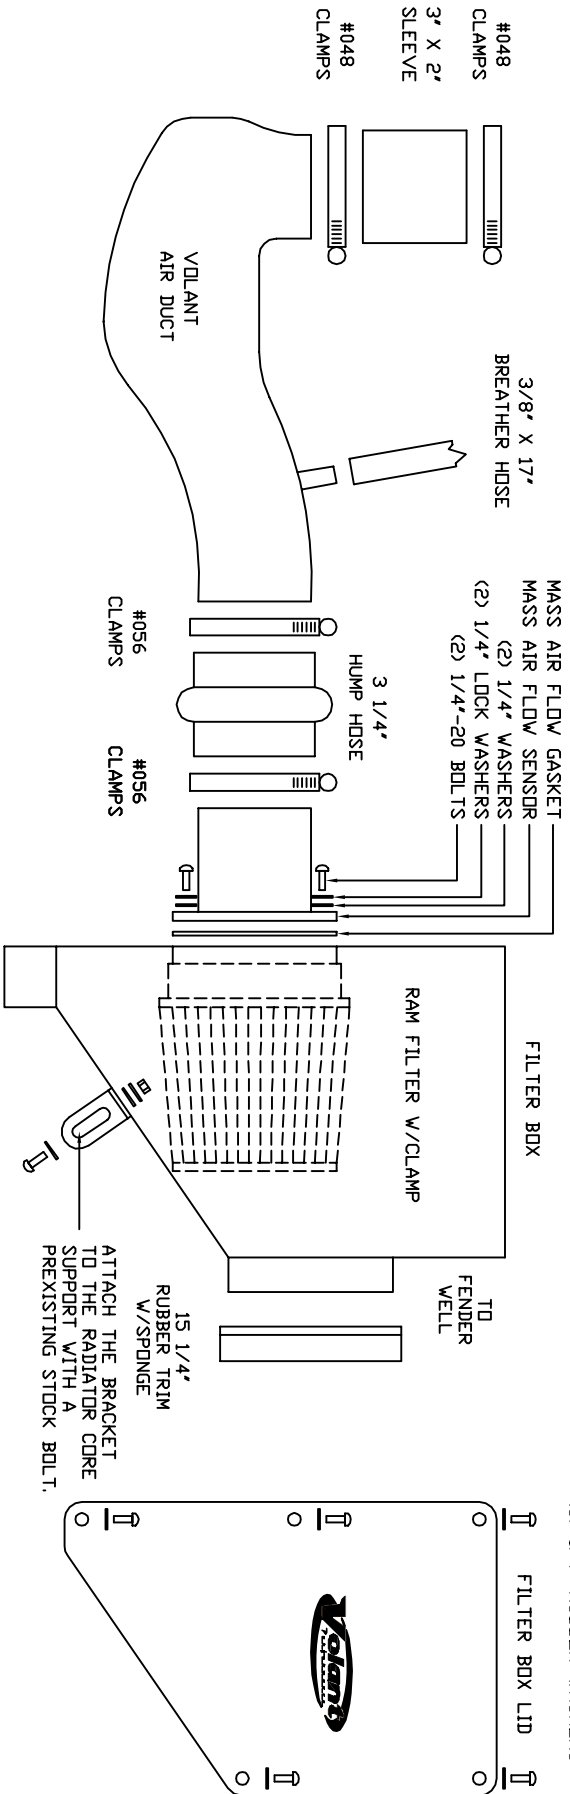

VOLANT COOL AIR INTAKES  
 PART NO.: 15636C  
 INSTALLATION INSTRUCTIONS  
 WWW.VOLANT.COM  
 TECH SUPPORT: (909) 481-3888

15636C PARTS LIST					
1	FILTER BOX	2	#048 CLAMPS	1	3/8" X 17" BREATHER HOSE
1	FILTER BOX LID	2	#056 CLAMPS	1	15 1/4" RUBBER TRIM W/SPONGE
1	FILTER BOX ADAPTER	1	3" X 2" SLEEVE	1	MASS AIR FLOW GASKET
1	VOLANT AIR FLOW DUCT	1	3 1/4" HUMP HOSE	1	1/4" NUT
1	RAM FILTER W/CLAMP	3	1/4"-20 BOLTS	1	VOLANT BRACKET
5	1/4"-20 TRUSS HEAD SCREWS	3	1/4" LOCK WASHERS		
5	1/4" RUBBER WASHERS	4	1/4" WASHER		

- 1/4" NUT
- 1/4" LOCK WASHER
- 1/4" WASHER
- VOLANT FILTER BOX
- VOLANT BRACKET
- 1/4" WASHER
- 1/4"-20 BOLTS

- (5) 1/4"-20 TRUSS HEAD SCREWS
- (5) 1/4" RUBBER WASHERS

ATTACH THE BRACKET TO THE RADIATOR CORE SUPPORT WITH A PREEXISTING STOCK BOLT.