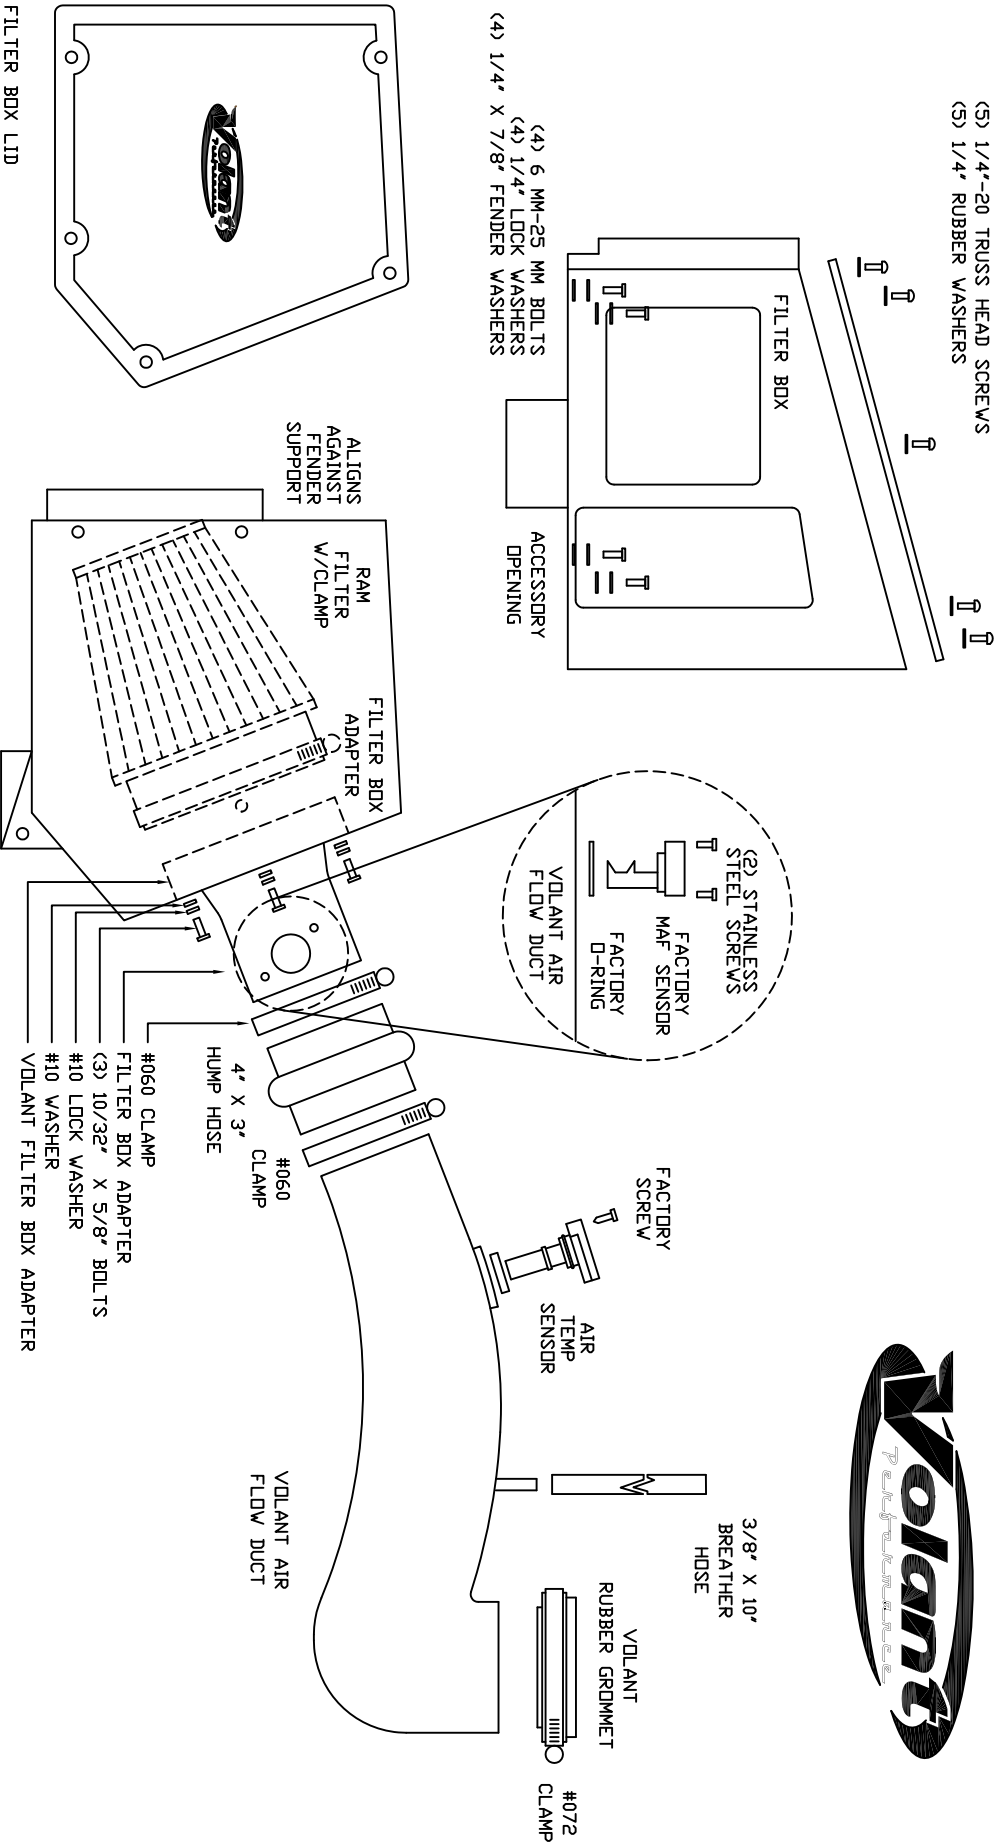

VOLANT COOL AIR INTAKES
 PART NO.: 15160
 INSTALLATION INSTRUCTIONS
 WWW.VOLANT.COM
 TECH SUPPORT: (909) 481-3888

15160 PARTS LIST					
1	VOLANT FILTER BOX	1	4" X 3" HUMP HOSE	1	VOLANT RUBBER GROMMET
1	VOLANT FILTER BOX LTD	2	#060 CLAMPS	1	3/8" X 10" BREATHER HOSE
1	VOLANT FILTER BOX ADAPTER	1	#072 CLAMP	2	4 MM X 12 SS SCREWS
1	VOLANT AIR FLOW DUCT	4	6 MM-25 BOLTS	3	#10 LOCK WASHERS
1	RAM FILTER W/CLAMP	3	10/32" X 5/8" BOLTS	3	#10 WASHERS
5	1/4"-20 TRUSS HEAD SCREWS	4	1/4" X 7/8" FENDER WASHERS		
5	1/4" RUBBER WASHERS	4	1/4" LOCK WASHERS		

NOTE: MUST REMOVE NEGATIVE BATTERY CABLE