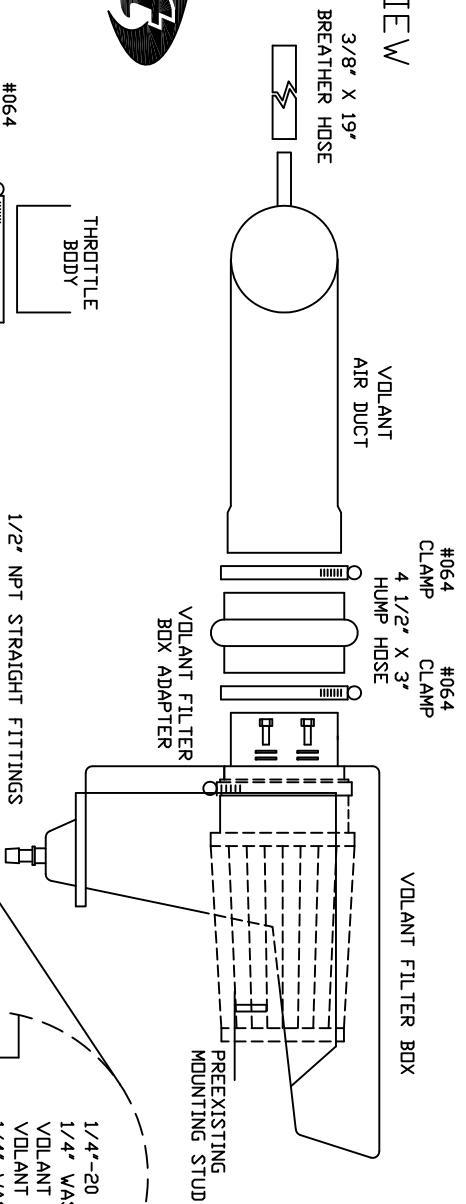

VOLANT COOL AIR INTAKES  
 PART NO.: 15062  
 INSTALLATION INSTRUCTIONS  
 WWW.VOLANT.COM  
 TECH SUPPRT: (909) 481-3888

15062 PARTS LIST

1	VOLANT FILTER BOX	4	1/4"-20 BOLTS	1	MAF SENSOR GASKET
1	VOLANT FILTER BOX ADAPTER	6	1/4" WASHERS	2	SS 4MM X 10 MM BOLTS
1	VOLANT AIR DUCT	3	1/4" LOCK WASHERS		
1	RAM FILTER W/CLAMP	1	1/4" NUT		
4	#064 CLAMPS	2	1/4"-20 NYLON LOCK NUTS		
1	4" X 3" HUMPH HOSE	1	1/2" NPT STRAIGHT FITTINGS		
1	4" X 3" SLEEVE	1	3/8" X 19" BREATHER HOSE		

SIDE VIEW

TOP VIEW