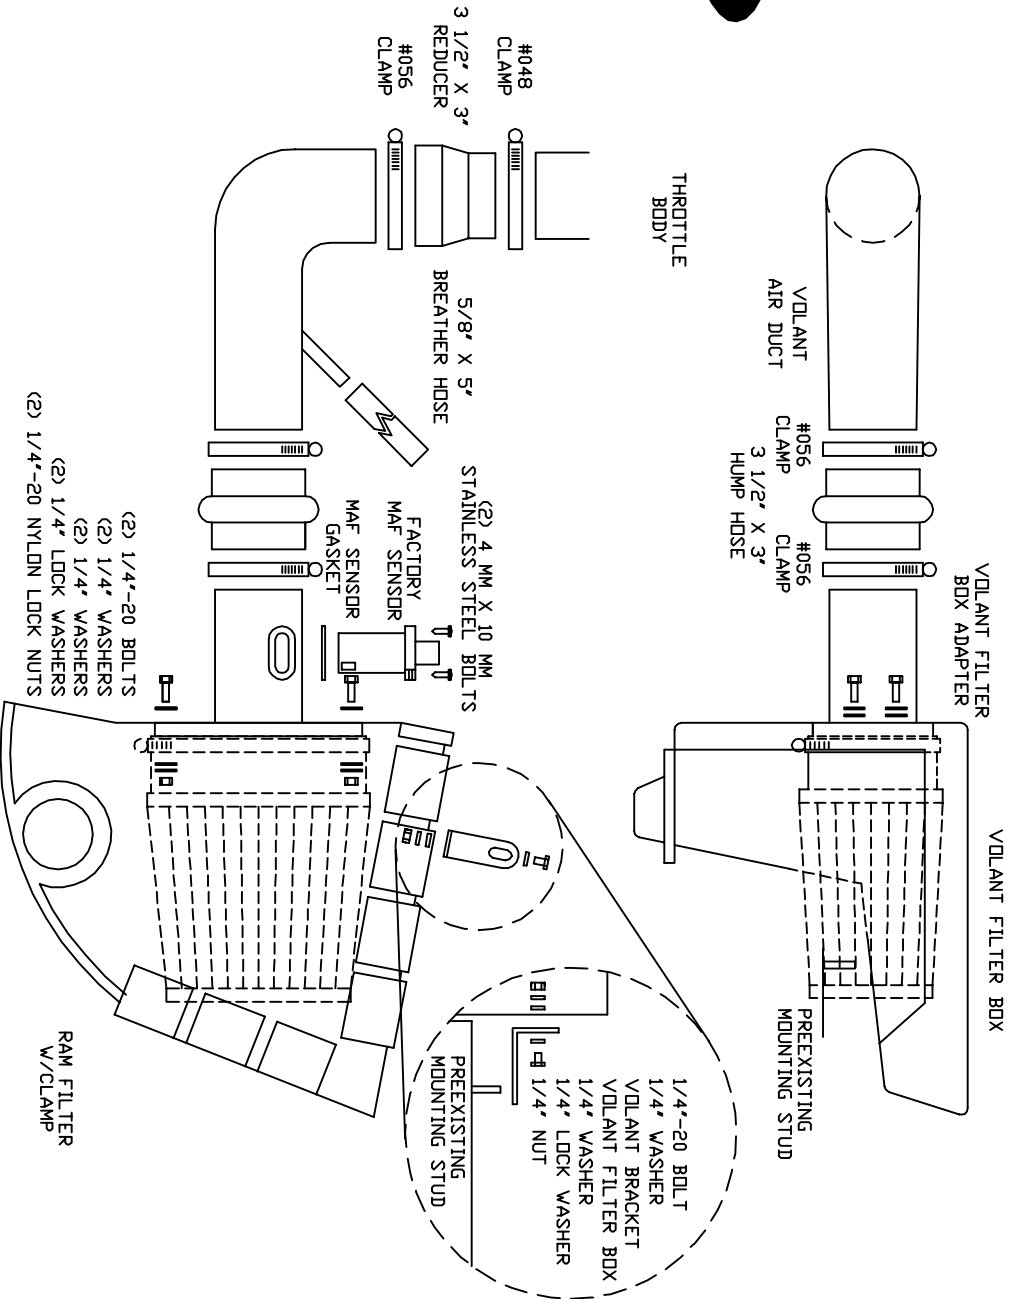

VOLANT COOL AIR INTAKES  
 PART NO.: 15036  
 INSTALLATION INSTRUCTIONS  
 WWW.VOLANT.COM  
 TECH SUPPORT: (909) 481-3888

15036 PARTS LIST					
1	VOLANT FILTER BOX	1	3 1/2" X 3" REDUCER	1	5/8" X 5' BREATHER HOSE
1	VOLANT FILTER BOX ADAPTER	3	1/4"-20 BOLTS	1	MAF SENSOR GASKET
1	VOLANT AIR DUCT	6	1/4" WASHERS	2	SS 4MM X 10 MM BDL'TS
1	RAM FILTER W/CLAMP	3	1/4" LOCK WASHERS		
1	#048 CLAMPS	1	1/4" NUT		
3	#056 CLAMPS	2	1/4"-20 NYLON LOCK NUTS		
1	3 1/2" X 3" HUMP HOSE	1	VOLANT BRACKET		

SIDE VIEW

TOP VIEW