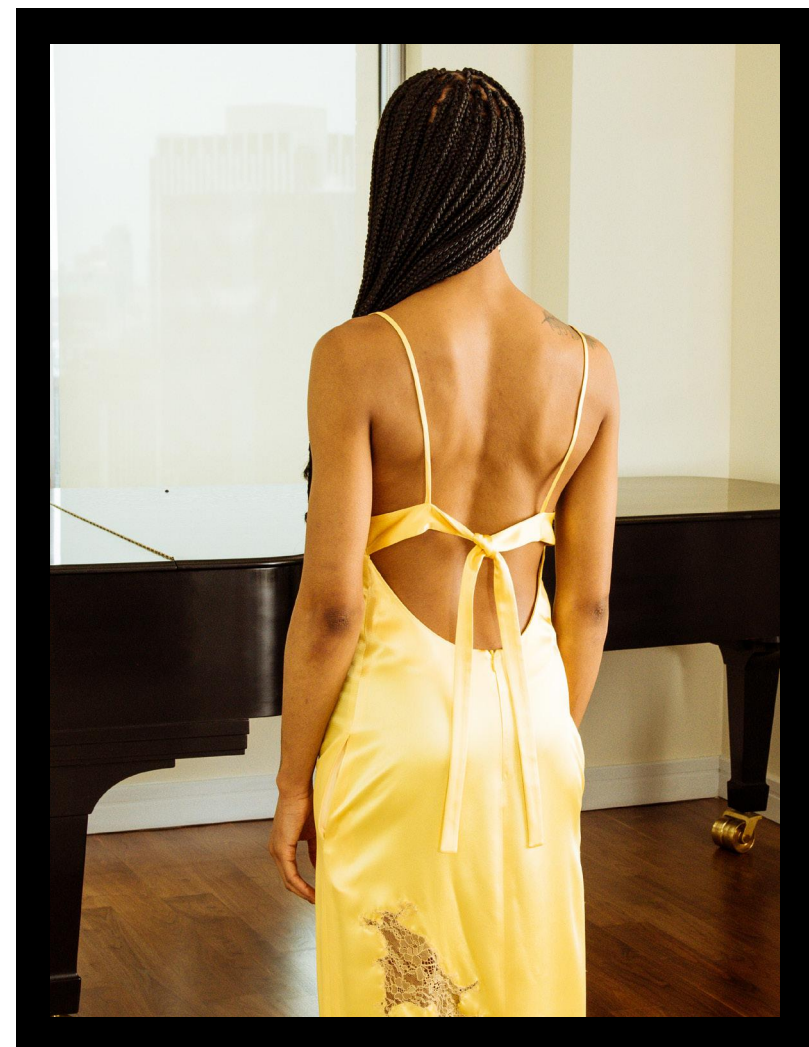

MELETE TUNIC  
CHECKED WHITE COTTON TUNIC  
WITH POCKETS

TETHES TUNIC  
"FREAKY" PRINT CHIFFON TUNIC DRESS  
WITH SIDE SEAM SLITS

CALY SLIP DRESS  
CANARY SILK SLIP DRESS WITH  
CHANTILY LACE INSETS

AERITH DRESS  
RED SILK CHIFFON DRESS WITH  
CHANTILY LACE APPLIQUE AND HOOK & EYE  
SUSPENSION DETAILS