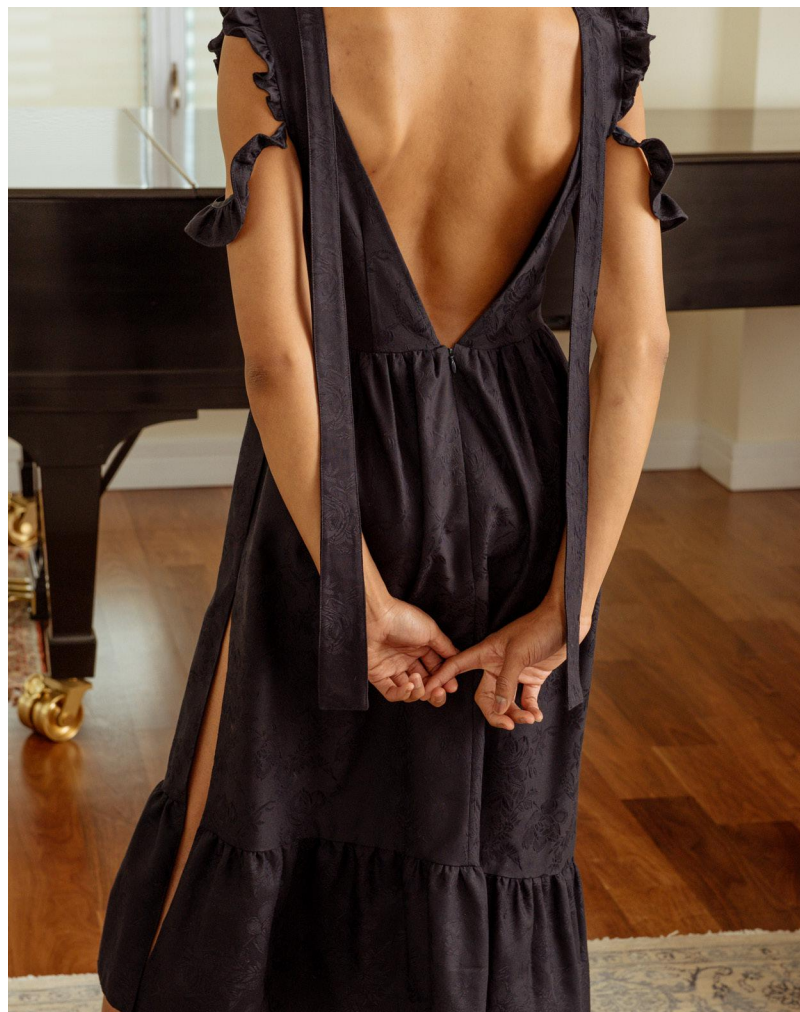

DELPHI DUSTER  
MIDNIGHT FLORAL COTTON JACQUARD DUSTER

KELLEN PANTS  
DOUBLE BANDED BLACK SILK PANTS  
WITH CUTOUT DETAIL

**BRISEIS TOP**  
CHECKED WHITE COTTON TOP WITH  
RIBBON TIE DETAIL

TETHYS TUNIC  
MIDNIGHT FLORAL COTTON JACQUARD TUNIC DRESS  
WITH SIDE SEAM SLITS