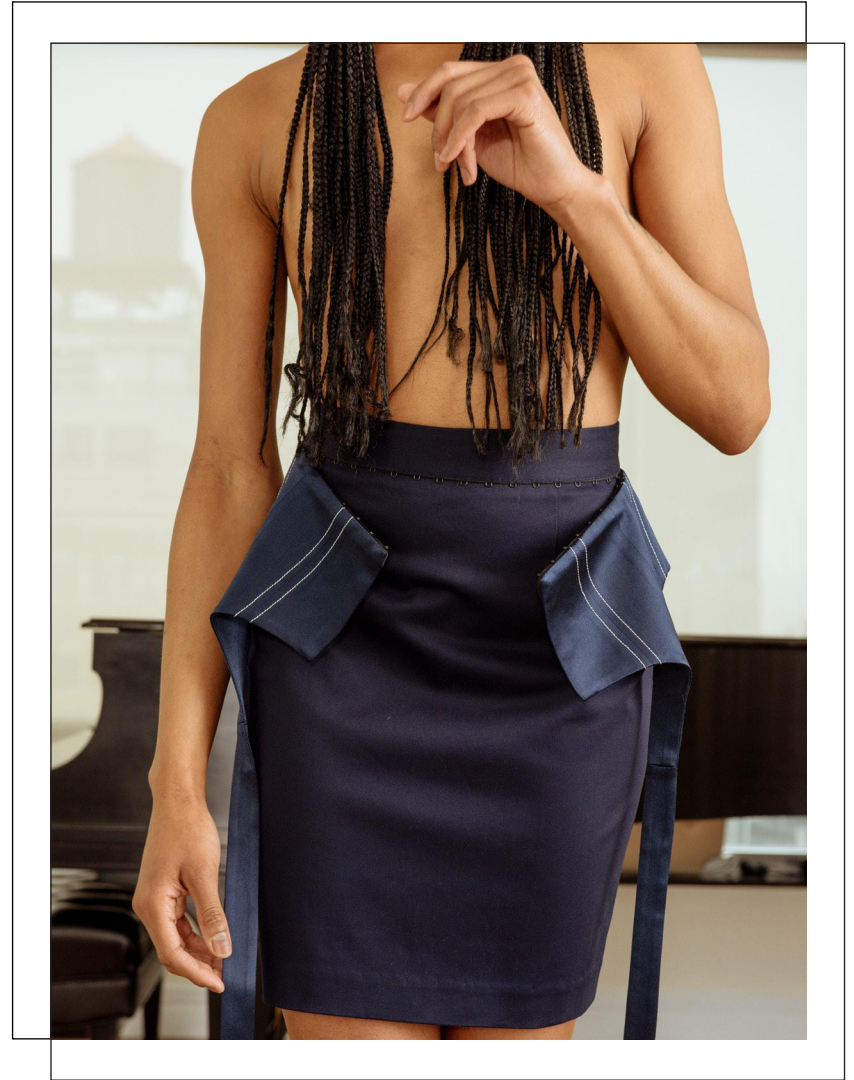

PROTEUS SKIRT
MIDNIGHT TWILL SKIRT WITH
REMOVABLE SILK COMBO GARTER BELT