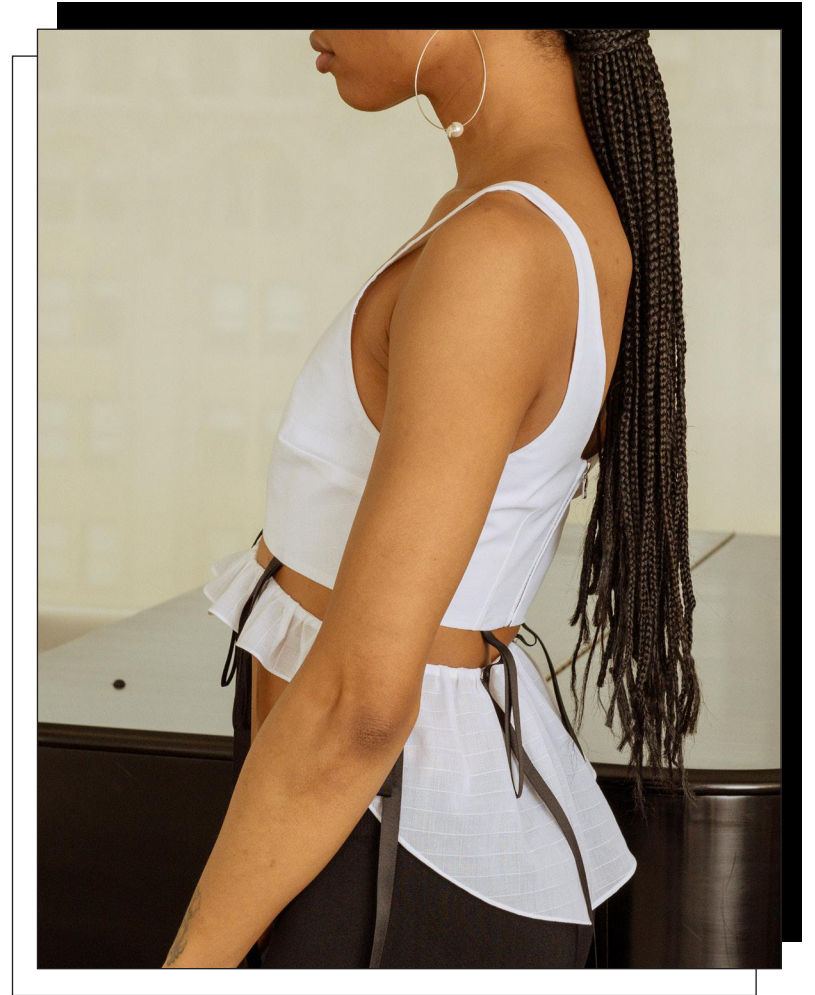

DELPHI DUSTER  
MIDNIGHT FLORAL COTTON JACQUARD DUSTER

KELLEN PANTS  
DOUBLE BANDED BLACK SILK PANTS  
WITH CUTOUT DETAIL

**BRISEIS TOP**  
CHECKED WHITE COTTON TOP WITH  
RIBBON TIE DETAIL

TETHYS TUNIC  
MIDNIGHT FLORAL COTTON JACQUARD TUNIC DRESS  
WITH SIDE SEAM SLITS