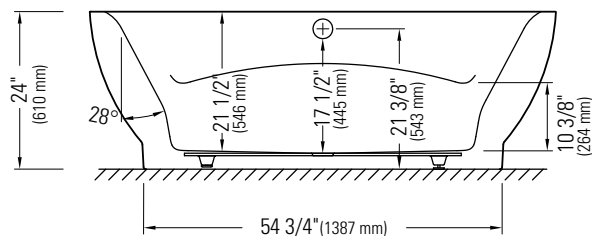

Produits Neptune

BELIEVE 3672 F

Bathtub

Left view

*All dimensions are approximate and subject to change without notice.
Please refer to the installation guide before beginning the installation

6835 PICARD STREET
SAINT-HYACINTHE, QUEBEC J2S 1H3
CANADA