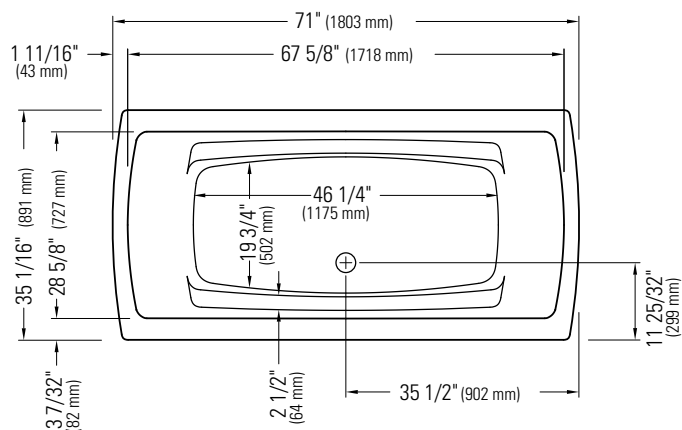

Produits Neptune

BELIEVE 3672 F

Bathtub

Left view

*All dimensions are approximate and subject to change without notice.
Please refer to the installation guide before beginning the installation

6835 PICARD STREET
SAINT-HYACINTHE, QUEBEC J2S 1H3
CANADA