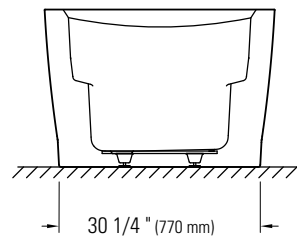

Produits Neptune

BELIEVE 3672 F

Bathtub

Left view

*All dimensions are approximate and subject to change without notice.
Please refer to the installation guide before beginning the installation

6835 PICARD STREET
SAINT-HYACINTHE, QUEBEC J2S 1H3
CANADA