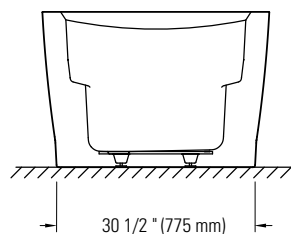

Produits Neptune

BELIEVE 3666 F

Bathtub

Left view

*All dimensions are approximate and subject to change without notice.
Please refer to the installation guide before beginning the installation

6835 PICARD STREET
SAINT-HYACINTHE, QUEBEC J2S 1H3
CANADA