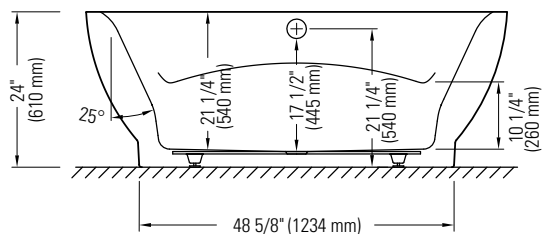

Produits Neptune

BELIEVE 3666 F

Bathtub

Left view

*All dimensions are approximate and subject to change without notice.
Please refer to the installation guide before beginning the installation

6835 PICARD STREET
SAINT-HYACINTHE, QUEBEC J2S 1H3
CANADA