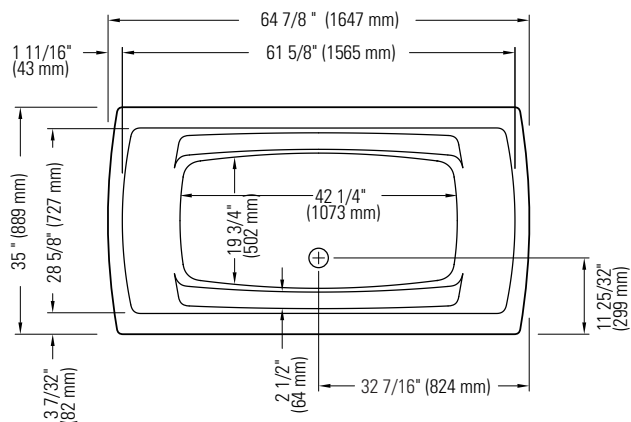

Produits Neptune

BELIEVE 3666 F

Bathtub

Left view

*All dimensions are approximate and subject to change without notice.
Please refer to the installation guide before beginning the installation

6835 PICARD STREET
SAINT-HYACINTHE, QUEBEC J2S 1H3
CANADA