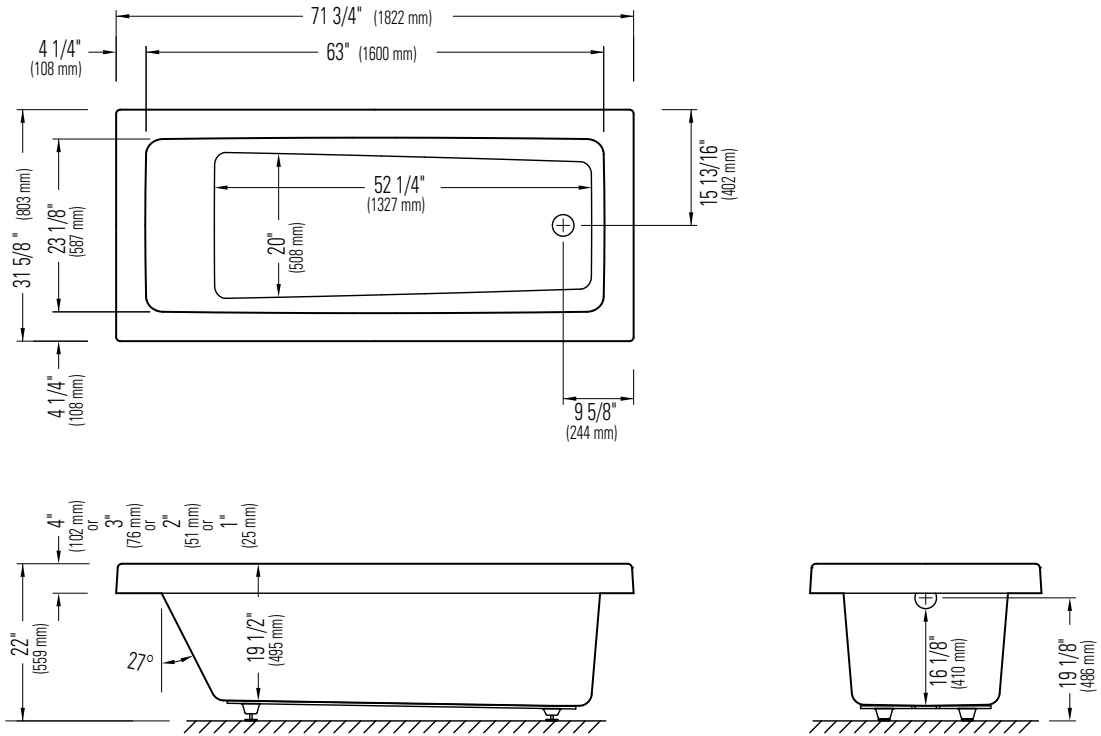

Produits Neptune

ZEN 3272

WITH OR WITHOUT ARMRESTS

Bathtub

Without armrests

With armrests

*A bathtub fitted with back jets can cause the pump to protrude by approximately 3" from the overall dimension.

**All dimensions are approximate and subject to change without notice. Please refer to the installation guide before beginning the installation