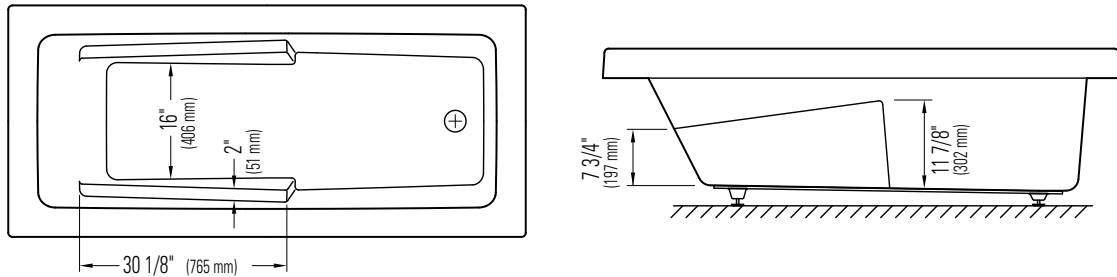

Produits Neptune

ZEN 3272

WITH OR WITHOUT ARMRESTS

Bathtub

Without armrests

With armrests

*A bathtub fitted with back jets can cause the pump to protrude by approximately 3" from the overall dimension.

**All dimensions are approximate and subject to change without notice. Please refer to the installation guide before beginning the installation