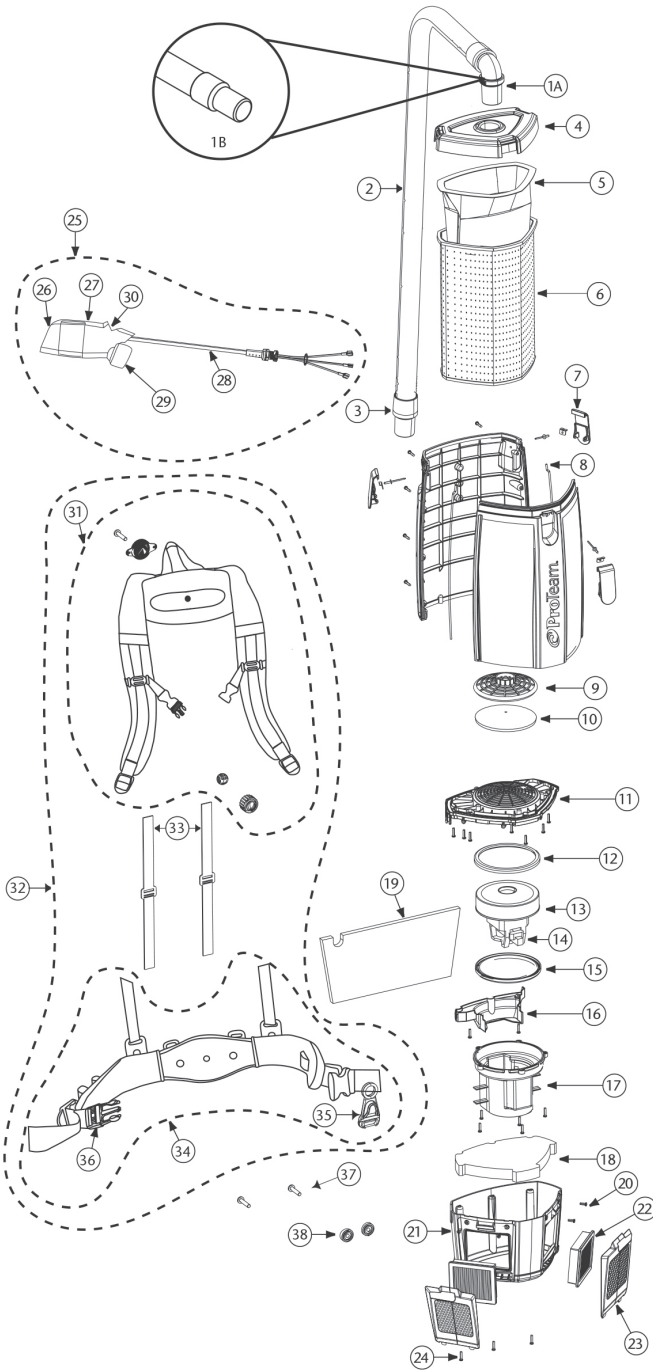

SUPER COACH PRO 6 & 10 / PROVAC FS 6 PARTS

No.	Product Name	Qty	List Price
1A	101928 Replacement Double Swivel Elbow Cuff	1 ea.	\$13.13
1B	100694 Replacement Double Swivel Straight Cuff (PV FS)	1 ea.	7.83
2	107648 48" Static-Dissipating Hose w/ Non-Replaceable Elbow & Straight Cuffs	1 ea.	39.67
	100505 48" Static-Dissipating Hose w/Straight Cuffs (PV FS)	1 ea.	37.92
3	100694 Replacement Double Swivel Straight Cuff	1 ea.	7.83
4	833948 Top Cap (Purple)	1 ea.	49.37
	833948-1 Top Cap (Black) (PV FS)	1 ea.	49.37
5	107313 Intercept Micro Filter (SCP 10)	10/pk	27.32
	107314 Intercept Micro Filter (SCP 6 & PV FS)	10/pk	22.58
6	834000 Micro Cloth Filter (SCP 10)	1 ea.	42.86
	834072 Micro Cloth Filter (SCP 6 & PV FS)	1 ea.	35.40
7	510179 Latch and Retainer w/Lock Nut & Screw	1 set	10.57
8	510180 Gasket for Tank (SCP 10)	2 ea.	6.67
	510181 Gasket for Tank (SCP 6 & PV FS)	2 ea.	4.92
9	510183 Dome Filter w/Foam Media (includes: 10)	1 set	11.43
10	510184 Foam Filter Media for Dome Filter	1 ea.	3.48
11	510193 Upper Motor Support w/Gasket	1 set	10.61
12	833951 Upper Motor Gasket	1 ea.	4.09
13	836099 Motor/Fan (120 V) (Wolong)	1 ea.	171.13
14	841933 Carbon Brush Set (Wolong)	1 set	30.37
	101720 Carbon Brush Set (Ametek)	1 set	30.37
15	833952 Lower Motor Gasket	1 ea.	3.64
16	510185 Cover Wire w/2 screws	1 set	3.73
17	510194 Lower Motor Support (5 screws)	1 set	18.99
18	834042 Triangular Lower Foam Pad	1 ea.	4.22
19	834043 Rectangular Upper Foam Pad	1 ea.	3.87
20	808380-0 Screw Pan CR #8 x 1/2"	1 ea.	1.26
21	510188 Lower Housing Assembly w/Screws	1 set	34.46
22	107315 Exhaust Filter made from HEPA Media (2 pack)	1 set	16.73
23	841708 Exhaust Filter Door w/Latch	1 ea.	10.12
24	808380-22 Screw Pan CR #8 x 3/4"	1 ea.	1.54
25	836225-1 Switch Cord and Power Cord Assembly (includes: 26-30) (PV FS)	1 set	57.89
	836225 Switch Box, Full Assembly (without power receptacle)	1 set	43.42
26	106066 On/Off Switch	1 ea.	10.35
27	836554-1 Switch Box (PV FS)	1 ea.	34.97
	836554 Switch Box (without power cord)	1 ea.	15.22
28	836480 Power Cord Assembly	1 ea.	14.47
29	841724 Power Plug Assembly	1 ea.	7.74
30	836478 Electrified Hose Receptacle (PV FS)	1 ea.	9.73
31	840112 Upper Harness Assembly	1 set	102.16
32	840011 FlexFit Harness Assembly (includes: 31, 33-34)	1 set	219.35
33	510192 Tensioning Straps	1 set	14.47
34	840114 Lower Harness Assembly (includes: 35, 36)	1 set	102.76
35	510738 Cord Holder	1 ea.	3.87
36	510301 Waist Belt Buckles and Straps Set	1 set	16.67
37	834051 5/16" - 18x1 - 3/8" Lock Screw (2 screws)	1 set	7.04
38	510186 Harness Spacers	2 ea.	4.48
	101678 50' Extension Cord (Not Shown)	1 ea.	48.66