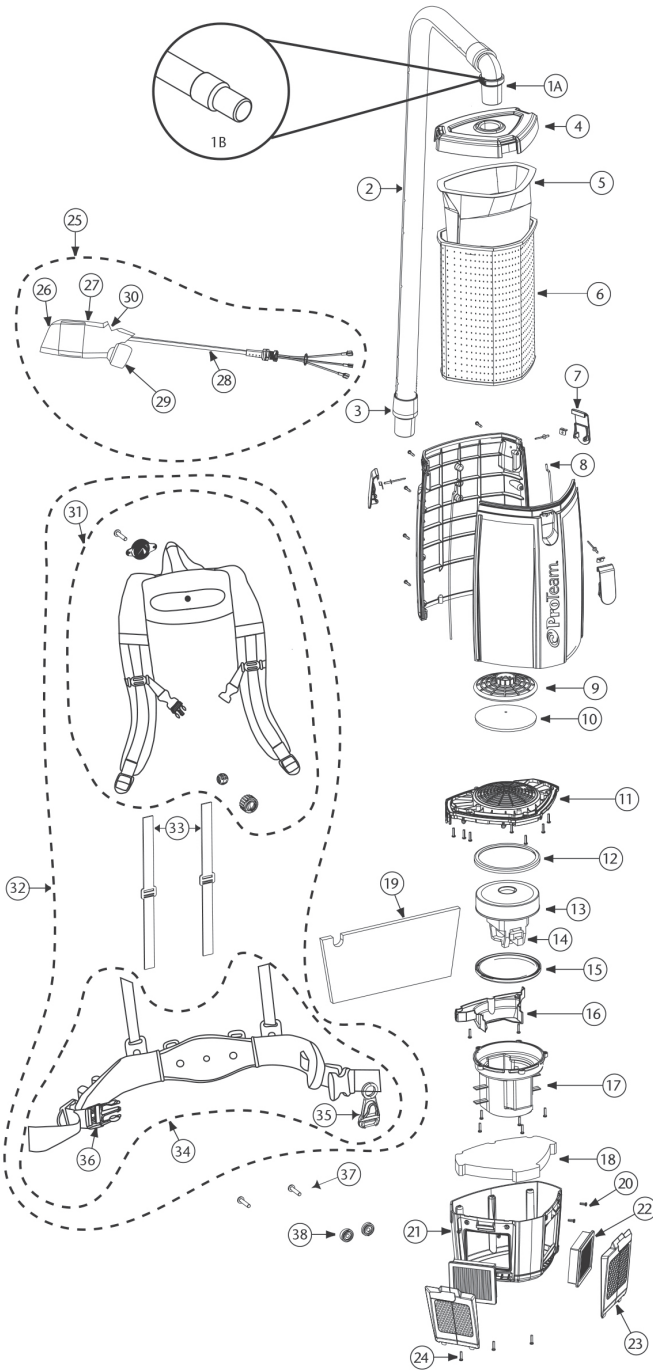

# SUPER COACH PRO 6 & 10 / PROVAC FS 6 PARTS

No.	Product Name	Qty	List Price
1A	101928 Replacement Double Swivel Elbow Cuff	1 ea.	\$13.13
1B	100694 Replacement Double Swivel Straight Cuff (PV FS)	1 ea.	7.83
2	107648 48" Static-Dissipating Hose w/ Non-Replaceable Elbow & Straight Cuffs	1 ea.	39.67
	100505 48" Static-Dissipating Hose w/Straight Cuffs (PV FS)	1 ea.	37.92
3	100694 Replacement Double Swivel Straight Cuff	1 ea.	7.83
4	833948 Top Cap (Purple)	1 ea.	49.37
	833948-1 Top Cap (Black) (PV FS)	1 ea.	49.37
5	107313 Intercept Micro Filter (SCP 10)	10/pk	27.32
	107314 Intercept Micro Filter (SCP 6 & PV FS)	10/pk	22.58
6	834000 Micro Cloth Filter (SCP 10)	1 ea.	42.86
	834072 Micro Cloth Filter (SCP 6 & PV FS)	1 ea.	35.40
7	510179 Latch and Retainer w/Lock Nut & Screw	1 set	10.57
8	510180 Gasket for Tank (SCP 10)	2 ea.	6.67
	510181 Gasket for Tank (SCP 6 & PV FS)	2 ea.	4.92
9	510183 Dome Filter w/Foam Media (includes: 10)	1 set	11.43
10	510184 Foam Filter Media for Dome Filter	1 ea.	3.48
11	510193 Upper Motor Support w/Gasket	1 set	10.61
12	833951 Upper Motor Gasket	1 ea.	4.09
13	836099 Motor/Fan (120 V) (Wolong)	1 ea.	171.13
14	841933 Carbon Brush Set (Wolong)	1 set	30.37
	101720 Carbon Brush Set (Ametek)	1 set	30.37
15	833952 Lower Motor Gasket	1 ea.	3.64
16	510185 Cover Wire w/2 screws	1 set	3.73
17	510194 Lower Motor Support (5 screws)	1 set	18.99
18	834042 Triangular Lower Foam Pad	1 ea.	4.22
19	834043 Rectangular Upper Foam Pad	1 ea.	3.87
20	808380-0 Screw Pan CR #8 x 1/2"	1 ea.	1.26
21	510188 Lower Housing Assembly w/Screws	1 set	34.46
22	107315 Exhaust Filter made from HEPA Media (2 pack)	1 set	16.73
23	841708 Exhaust Filter Door w/Latch	1 ea.	10.12
24	808380-22 Screw Pan CR #8 x 3/4"	1 ea.	1.54
25	836225-1 Switch Cord and Power Cord Assembly (includes: 26-30) (PV FS)	1 set	57.89
	836225 Switch Box, Full Assembly (without power receptacle)	1 set	43.42
26	106066 On/Off Switch	1 ea.	10.35
27	836554-1 Switch Box (PV FS)	1 ea.	34.97
	836554 Switch Box (without power cord)	1 ea.	15.22
28	836480 Power Cord Assembly	1 ea.	14.47
29	841724 Power Plug Assembly	1 ea.	7.74
30	836478 Electrified Hose Receptacle (PV FS)	1 ea.	9.73
31	840112 Upper Harness Assembly	1 set	102.16
32	840011 FlexFit Harness Assembly (includes: 31, 33-34)	1 set	219.35
33	510192 Tensioning Straps	1 set	14.47
34	840114 Lower Harness Assembly (includes: 35, 36)	1 set	102.76
35	510738 Cord Holder	1 ea.	3.87
36	510301 Waist Belt Buckles and Straps Set	1 set	16.67
37	834051 5/16" - 18x1 - 3/8" Lock Screw (2 screws)	1 set	7.04
38	510186 Harness Spacers	2 ea.	4.48
	101678 50' Extension Cord (Not Shown)	1 ea.	48.66