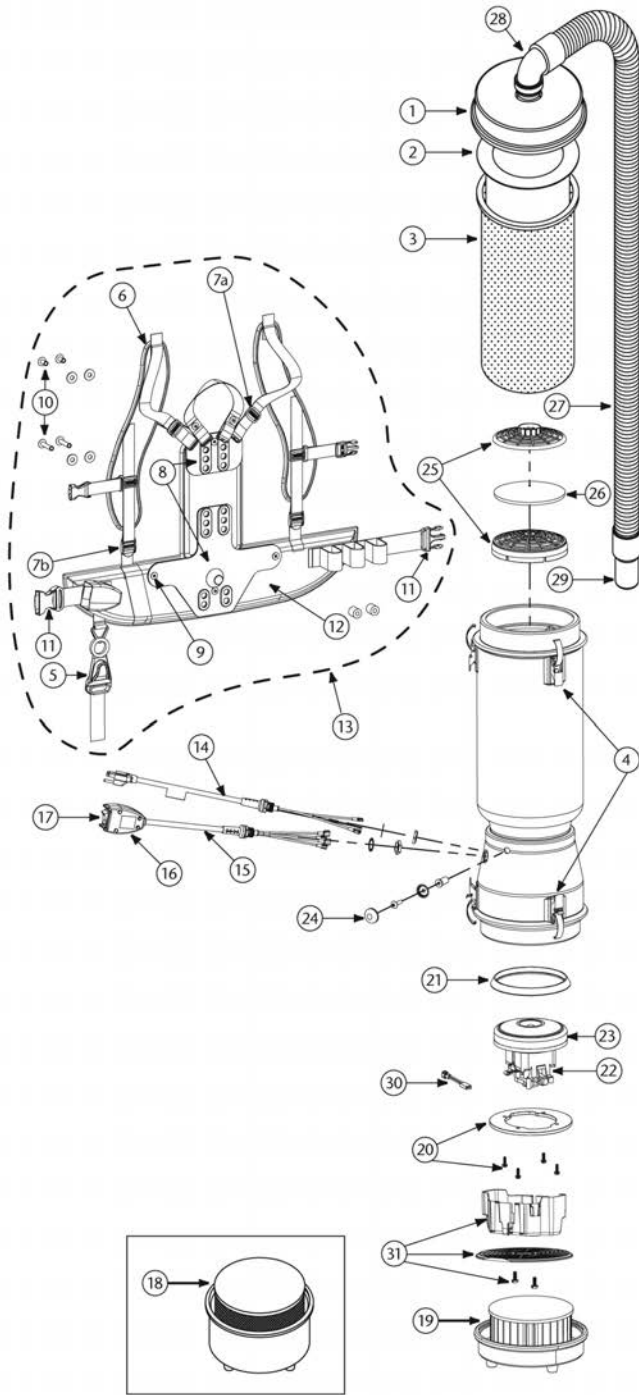

LINEVACER PARTS

No.	Product Name	Qty	List Price
1	104276 Latch Cap w/Cuff (Black)	1 ea.	$ 94.07
2	100291 Intercept Micro Filter	10/pk	40.83
3	100565 Micro Cloth Filter	1 ea.	42.86
4	100286 Top or Bottom Cap Latch Set: 3 Latches, 3 Locks w/6 Fastening Rivets, 6 Washers	1 set	56.10
5	510738 Cord Holder	1 ea.	3.87
6	100356 Shoulder Strap Assembly (includes: 7a, 7b)	1 set	24.69
	100354 Strap Assembly Complete (includes: 6, 12)	1 set	75.96
7a	100358 Shoulder Strap Plastic Adjustment (Top)	1 ea.	1.46
7b	100357 Shoulder Strap Plastic Adjustment (Bottom)	1 ea.	1.46
8	105046 Backplate (includes: 9)	1 ea.	37.98
9	100375 Barrel Nut Connection Set for Backplate (Replacement)	1 set	8.57
10	100374 Backplate Connection Set: 4 Screws w/Washers, Stand Offs	1 set	18.99
11	106719 Waist Belt Keeper and Latch	1 ea.	17.22
12	100359 Waist Belt (includes: 11)	1 ea.	56.95
13	103166 Backplate System Complete (includes: 5-12)	1 set	94.94
14	100641 Power Cord Assembly Complete	1 set	27.55
15	101610 Switch Cord Assembly 120V (includes: 16, 17)	1 set	53.19
	101714 Switch Cord w/Crimps	1 ea.	23.58
16	101472 Switch Box w/Velcro and New Lamb Switch	1 set	34.17
	106287 Switch Box w/Velcro and Screws	1 ea.	25.51
17	106066 On/Off Switch (must use with #106287)	1 ea.	10.35
18	104275 ULPA Filter Assembly Complete w/Bottom Cap	1 set	484.81
	(100280, 100282)		
19	104274PT HEPA Filter Assembly Complete w/Bottom Cap	1 set	351.16
	(100277, 100279)		
20	100335 Motor Compression Ring w/Screws	1 set	18.26
	100378 Compression Ring Screw Set: 4 Screws	1 set	4.29
21	100014 Motor Gasket	1 ea.	17.12
	100297 Gasket Ring (Not Shown)	1 ea.	7.48
22	105697 Carbon Brush Set (Domel Motor)	1 set	30.37
	100424 Carbon Brush Set (Ametek Motor) (116311-00)	1 set	30.37
	106904 Carbon Brush Set (Ametek Motor) (122157-00)	1 set	30.37
23	100422 Motor/Fan (120 V) w/Crimps (Ametek Motor)	1 ea.	131.63
	100380 Motor Crimp Set: 4 female, 4 Male and a Ground Crimp Connector	1 set	15.21
	100379 Motor Ground, Wire Clamp Set w/Screws	1 set	8.57
24	100368 Motor Mounting System Set: 3 Well Nuts, 3 Bolts, 3 Washers, 3 Covers	1 set	18.99
25	100030 Dome Filter w/Foam Media	1 ea.	11.43
26	100343 Foam Filter Media for Dome Filter	1 ea.	2.63
27	107648 48" Static-Dissipating Hose w/ Non-Replaceable Elbow and Straight Cuffs	1 ea.	39.67
28	101928 Replacement Double Swivel Elbow Cuff	1 ea.	13.13
29	100694 Replacement Double Swivel Straight Cuff	1 ea.	7.83
30	107294 Thermal Protector	1 ea.	20.85
31	105044 Motor Shroud/Diffuser w/Screw Set: 2 Screws	1 set	32.55
	101678 50" Extension Cord (Not Shown)	1 ea.	48.66