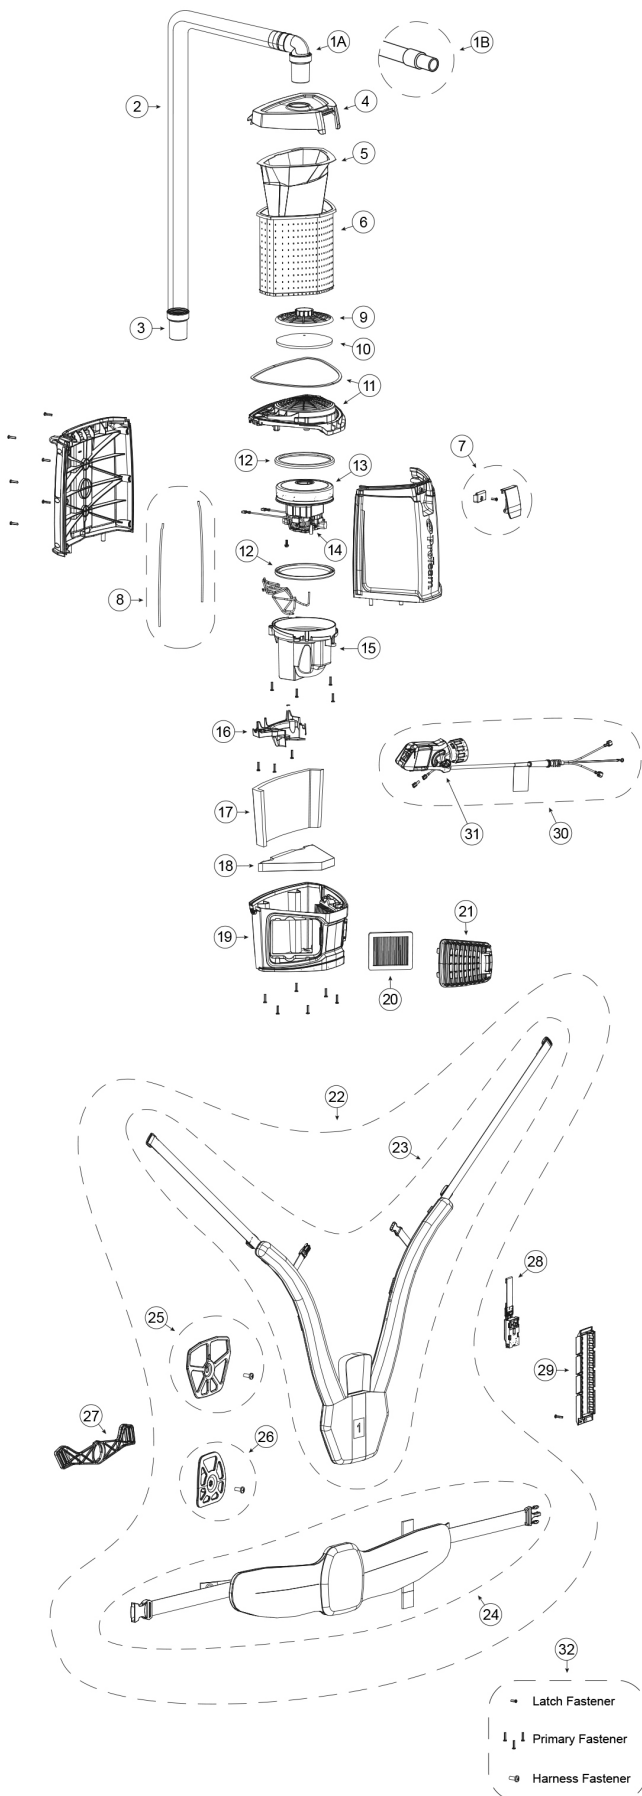

GOFIT 3, 6, 6 PLUS & 10 PARTS

No.	Product Name	Qty	List Price
1A	101928 Replacement Double Swivel Elbow Cuff	1 ea.	13.13
1B	100694 Replacement Double Swivel Straight Cuff	1 ea.	7.83
2	107648 48" Static-Dissipating Hose w/Non-Replaceable Elbow and Straight Cuffs	1 ea.	39.67
	100505 48" Static-Dissipating Hose w/ Straight Cuffs	1 ea.	37.92
3	100694 Replacement Double Swivel Straight Cuff	1 ea.	7.83
4	843694 Purple Cap	1 ea.	36.47
5	107313 Intercept Micro Filter (GoFit 10)	10/pk	27.32
	107314 Intercept Micro Filter (GoFit 6)	10/pk	22.58
	107666 Intercept Micro Filter (GoFit 3)	10/pk	19.67
6	834000 Micro Cloth Filter (GoFit 10)	1 ea.	42.86
	834072 Micro Cloth Filter (GoFit 6)	1 ea.	35.40
	843966 Micro Cloth Filter (GoFit 3)	1 ea.	32.25
7	510779 Latch Assembly Complete w/ Retainer and Screw	1 ea.	8.74
8	834035-5 Gasket Tank 10 QT	2 ea.	3.68
	834035-3 Gasket Tank 6 QT	2 ea.	3.68
	834035-4 Gasket Tank 3 QT	2 ea.	3.68
9	510183 Dome Filter w/ Foam Media (includes: 10)	1 set	11.43
10	510184 Foam Filter Media for Dome Filter	1 ea.	3.48
11	510777 Upper Motor Support w/ Gasket	1 ea.	16.94
12	510780 Motor Gaskets Upper and Lower	1 ea.	4.77
13	844193 Motor Assembly 1300W	1 ea.	158.22
	844545 Motor Assembly with Lead (GoFit 6 PLUS)	1 ea.	162.96
14	841933 Carbon Brush Set	2 ea.	30.37
15	510781 Lower Motor Support w/ Screws	1 set	11.03
16	510776 Cover Wire w/ Screws	1 set	5.36
17	843963 Upper Foam Pad	1 ea.	3.80
18	843964 Lower Foam Pad	1 ea.	3.76
19	510778 Lower Housing Assembly w/ Screws	1 set	25.01
20	844488 Exhaust Filter Made from HEPA Media	2 ea.	16.73
21	843848 Exhaust Filter Door	1 ea.	9.24
22	844073 Harness Complete Assembly	1 ea.	101.36
23	844665 Upper Harness Assembly	1 ea.	51.03
24	843939 Lower Harness Assembly	1 ea.	49.93
25	510771 Upper Harness Plate w/ Screw	1 ea.	9.01
26	510772 Lower Harness Plate w/ Screw	1 ea.	9.15
27	843842 Lower Harness Articulating Arm	1 ea.	7.42
28	843947 Harness Quick Adjuster Assembly	1 ea.	8.54
29	510773 Harness Quick Adjust Holder w/ Screw (GoFit 10)	1 set	7.54
	510774 Harness Quick Adjust Holder w/ Screw (GoFit 6)	1 set	7.54
	510775 Harness Quick Adjust Holder w/ Screw (GoFit 3)	1 set	7.54
30	844156 Switch Box Assembly	1 ea.	47.44
	844156-2 Switchbox Assembly w/ Internal Electronics (GoFit 6 PLUS)	1 ea.	77.28
31	510782 Yellow Cord Guide w/ Screws	1 ea.	9.98
32	510783 Fastener Package	1 ea.	4.59
	101678 50' Extension Cord (Not shown)	1 ea.	48.66

Highlighted SKUs are shared parts with Super Coach Pro 6/10 vacuums