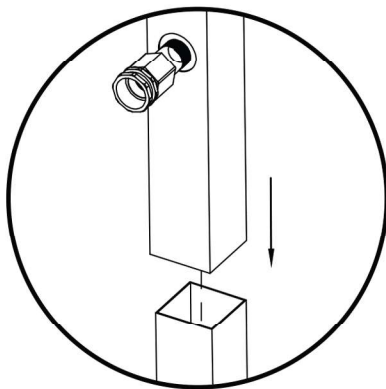

- Center the **Post Mount Receiver** in hole at least 8" deep and add quick setting concrete. Allow to harden according to instructions.

- Centrar el **Post Mount Receiver** en un agujero de al menos 8" de profundidad y agregar cemento de secado rapido. Dejar que endurezca el cemento de acuerdo a las instrucciones.

- **Post centre recepteur** dans trou d'au mains 8" de profondeur et ajouter concretes reglage rapide. Permettre a durcir conformement aux instructions.

Step - 1