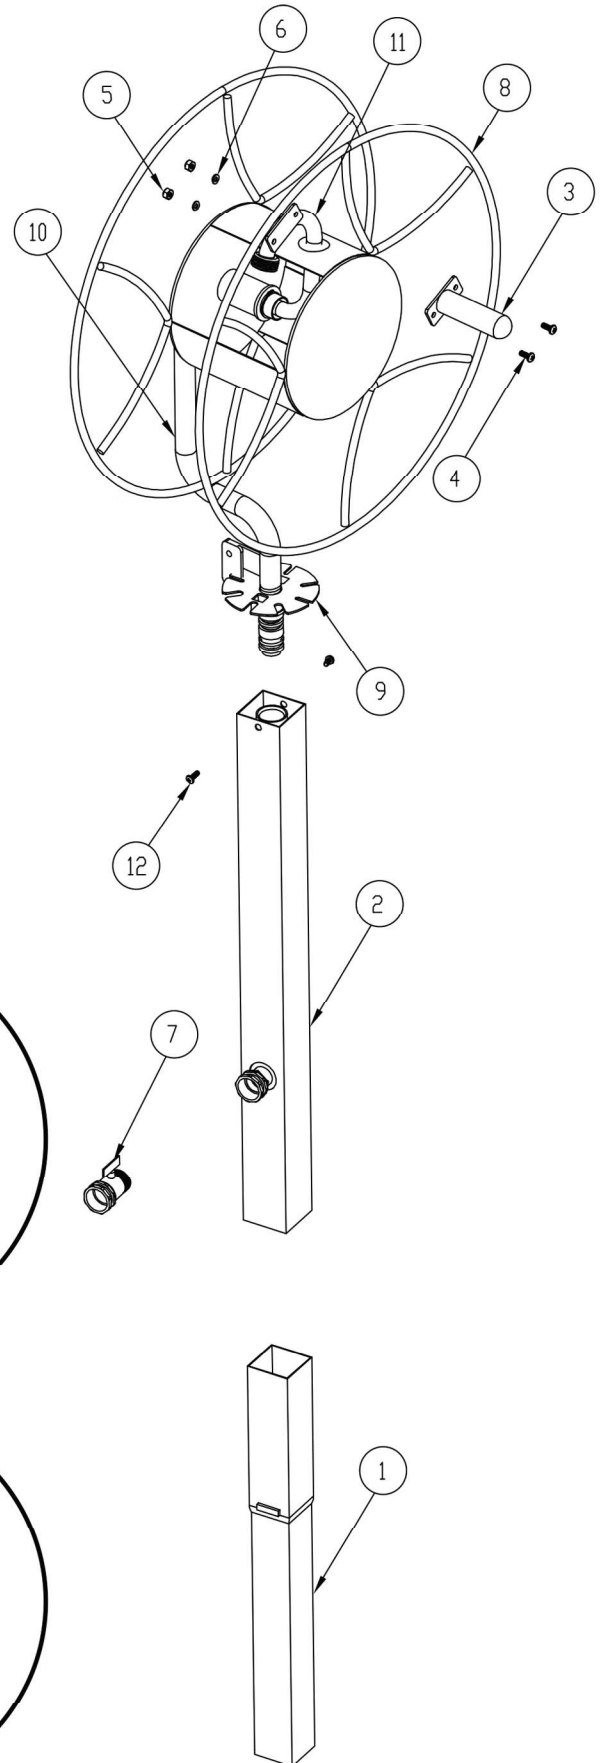

# Model SR-360 FREE STANDING SWIVEL REEL

Assembly Instructions - Instrucciones de Ensamble - Notice de Montage

Questions?  
 Let Lewis Tools Customer Service help!  
 Call 1-800-589-7058 or  
 Email customerservice@lewistools.com

ITEM	PART NUMBER	DESCRIPTION	QTY	REPLACEMENT PART
1	9101013	Post Mount receiver	1	RPK-014
2	9101037	Mid Section Post	1	RPK-015
3	9101019	Crank Handle Sub Assembly	1	RPK-033
4	5702089	Screw for Crank Handle.	2	RPK-033
5	5701042	Locknut	2	RPK-033
6	5703029	Flat Washer	2	RPK-033
7	6203009	Shut Off Valve	1	RPK-046
8	9101010	Reel Sub Assembly	1	RPK-031
9	9101017	Lock Mechanism	1	RPK-016
10	9101011	Inlet Pipe Sub Assembly	1	RPK-023
11	9101068	S-Pipe Sub Assembly	1	RPK-008
12	5702082	Screw for Mid-Section Post	2	RPK-016

- Center the **Post Mount Receiver** in hole at least 8" deep and add quick setting concrete. Allow to harden according to instructions.

- Centrar el **Post Mount Receiver** en un agujero de al menos 8" de profundidad y agregar cemento de secado rapido. Dejar que endurezca el cemento de acuerdo a las instrucciones.