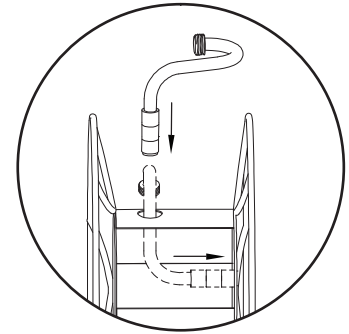

COMPACT HOSE TRUCK™

Model HTC-1 Assembly Instructions
Modelo HTC-1 Instrucciones de Ensamble
Modèle HTC-1 Notice de Montage

Questions?
Let Lewis Tools Customer Service help!
Call 1-800-589-7058 or
Email customerservice@lewistools.com

THIS PACKAGE CONTAINS:

ITEM	PART NUMBER AND DESCRIPTION	QTY
1	8HS285A Reel Subassembly	1
2	8HS933A Inlet Pipe & Center Plate Subassembly	1
3	8HS025A S-Pipe Subassembly	1
4	7HS941A Omega Frame	1
5	8HS356A Handle	1
6	8HS023A Grip Subassembly	1
7	5702072 2 3/4" Head Bolt	2
8	5701014 1/2" 13 Nylon Locknut	2
9	5702011 1 3/4" Bolt	2
10	5703005 1/4" x 5/8" Flat Washer	4
11	5702089 #10-24 1/2" Steel Screw	6
12	5701005 1/4" 20 Locknut	2
13	5701042 #10-24 Nylon Locknut	6
14	6100056 6" x 1 1/2" Tire	2
15	5703029 #8 Flat Washer	6

B

¿PREGUNTAS?

¡Permita que el Servicio de Atención a Clientes de Lewis Tools lo ayude!
Llame al 1-800-589-7058 O
envíe un correo electrónico a customerservice@lewistools.com

QUESTIONS?

Le service après-vente Lewis Tools peut vous aider !
Téléphonez au 1-800-589-7058 ou
par courrier électronique à customerservice@lewistools.com

Lewis Tools
PO Box 426 • Poway, CA 92074
www.lewistools.com