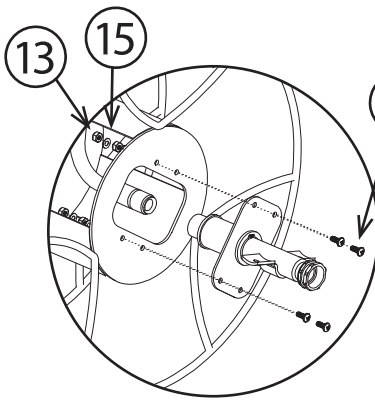

COMPACT HOSE TRUCK™

Model HTC-1 Assembly Instructions
Modelo HTC-1 Instrucciones de Ensamble
Modèle HTC-1 Notice de Montage

Questions?
Let Lewis Tools Customer Service help!
Call 1-800-589-7058 or
Email customerservice@lewistools.com

THIS PACKAGE CONTAINS:

ITEM	PART NUMBER AND DESCRIPTION	QTY
1	8HS285A Reel Subassembly	1
2	8HS933A Inlet Pipe & Center Plate Subassembly	1
3	8HS025A S-Pipe Subassembly	1
4	7HS941A Omega Frame	1
5	8HS356A Handle	1
6	8HS023A Grip Subassembly	1
7	5702072 2 3/4" Head Bolt	2
8	5701014 1/2" 13 Nylon Locknut	2
9	5702011 1 3/4" Bolt	2
10	5703005 1/4" x 5/8" Flat Washer	4
11	5702089 #10-24 1/2" Steel Screw	6
12	5701005 1/4" 20 Locknut	2
13	5701042 #10-24 Nylon Locknut	6
14	6100056 6" x 1 1/2" Tire	2
15	5703029 #8 Flat Washer	6

C

¿PREGUNTAS?

¡Permita que el Servicio de Atención a Clientes de Lewis Tools lo ayude!
Llame al 1-800-589-7058 O
envíe un correo electrónico a customerservice@lewistools.com

QUESTIONS?

Le service après-vente Lewis Tools peut vous aider !
Téléphonez au 1-800-589-7058 ou
par courrier électronique à customerservice@lewistools.com

Lewis Tools
PO Box 426 • Poway, CA 92074
www.lewistools.com