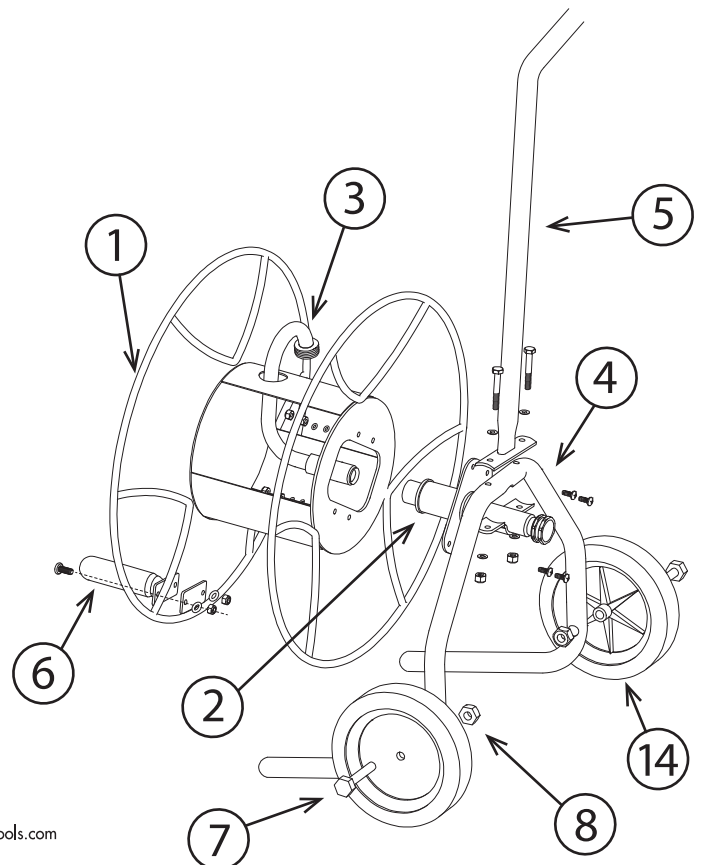

B

¿PREGUNTAS?

¡Permita que el Servicio de Atención a Clientes de Lewis Tools lo ayude!
Llame al 1-800-589-7058 O
envíe un correo electrónico a customerservice@lewistools.com

QUESTIONS?

Le service après-vente Lewis Tools peut vous aider !
Téléphonez au 1-800-589-7058 ou
par courrier électronique à customerservice@lewistools.com

Lewis Tools
PO Box 426 • Poway, CA 92074
www.lewistools.com