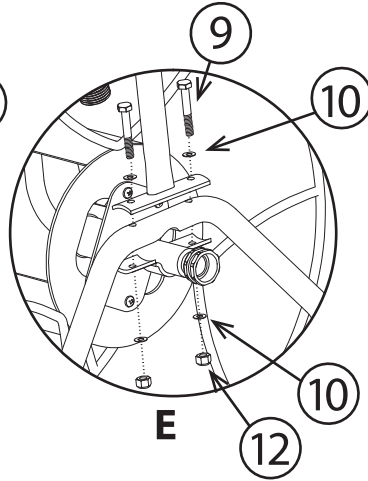

COMPACT HOSE TRUCK™

Model HTC-1 Assembly Instructions
Modelo HTC-1 Instrucciones de Ensamble
Modèle HTC-1 Notice de Montage

Questions?
Let Lewis Tools Customer Service help!
Call 1-800-589-7058 or
Email customerservice@lewistools.com

THIS PACKAGE CONTAINS:

ITEM	PART NUMBER AND DESCRIPTION	QTY
1	8HS285A Reel Subassembly	1
2	8HS933A Inlet Pipe & Center Plate Subassembly	1
3	8HS025A S-Pipe Subassembly	1
4	7HS941A Omega Frame	1
5	8HS356A Handle	1
6	8HS023A Grip Subassembly	1
7	5702072 2 3/4" Head Bolt	2
8	5701014 1/2" 13 Nylon Locknut	2
9	5702011 1 3/4" Bolt	2
10	5703005 1/4" x 5/8" Flat Washer	4
11	5702089 #10-24 1/2" Steel Screw	6
12	5701005 1/4" 20 Locknut	2
13	5701042 #10-24 Nylon Locknut	6
14	6100056 6" x 1 1/2" Tire	2
15	5703029 #8 Flat Washer	6

E

¿PREGUNTAS?

¡Permita que el Servicio de Atención a Clientes de Lewis Tools lo ayude!
Llame al 1-800-589-7058 O
envíe un correo electrónico a customerservice@lewistools.com

QUESTIONS?

Le service après-vente Lewis Tools peut vous aider !
Téléphonez au 1-800-589-7058 ou
par courrier électronique à customerservice@lewistools.com

Lewis Tools
PO Box 426 • Poway, CA 92074
www.lewistools.com