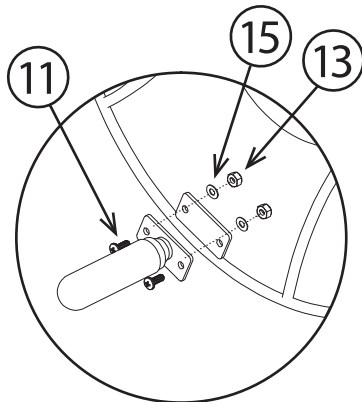

COMPACT HOSE TRUCK™

Model HTC-1 Assembly Instructions
Modelo HTC-1 Instrucciones de Ensamble
Modèle HTC-1 Notice de Montage

Questions?
Let Lewis Tools Customer Service help!
Call 1-800-589-7058 or
Email customerservice@lewistools.com

THIS PACKAGE CONTAINS:

ITEM	PART NUMBER AND DESCRIPTION	QTY
1	8HS285A Reel Subassembly	1
2	8HS933A Inlet Pipe & Center Plate Subassembly	1
3	8HS025A S-Pipe Subassembly	1
4	7HS941A Omega Frame	1
5	8HS356A Handle	1
6	8HS023A Grip Subassembly	1
7	5702072 2 3/4" Head Bolt	2
8	5701014 1/2" 13 Nylon Locknut	2
9	5702011 1 3/4" Bolt	2
10	5703005 1/4" x 5/8" Flat Washer	4
11	5702089 #10-24 1/2" Steel Screw	6
12	5701005 1/4" 20 Locknut	2
13	5701042 #10-24 Nylon Locknut	6
14	6100056 6" x 1 1/2" Tire	2
15	5703029 #8 Flat Washer	6

C

D

¿PREGUNTAS?

¡Permita que el Servicio de Atención a Clientes de Lewis Tools lo ayude!
Llame al 1-800-589-7058 O
envíe un correo electrónico a customerservice@lewistools.com

QUESTIONS?

Le service après-vente Lewis Tools peut vous aider !
Téléphonez au 1-800-589-7058 ou
par courrier électronique à customerservice@lewistools.com

Lewis Tools
PO Box 426 • Poway, CA 92074
www.lewistools.com