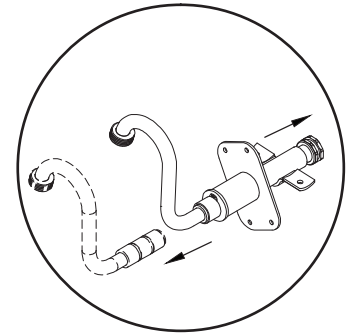

# COMPACT HOSE TRUCK™

Model HTC-1 Assembly Instructions  
 Modelo HTC-1 Instrucciones de Ensamble  
 Modèle HTC-1 Notice de Montage

Questions?  
 Let Lewis Tools Customer Service help!  
 Call 1-800-589-7058 or  
 Email customerservice@lewistools.com

THIS PACKAGE CONTAINS:

ITEM	PART NUMBER AND DESCRIPTION	QTY
1	8HS285A Reel Subassembly	1
2	8HS933A Inlet Pipe & Center Plate Subassembly	1
3	8HS025A S-Pipe Subassembly	1
4	7HS941A Omega Frame	1
5	8HS356A Handle	1
6	8HS023A Grip Subassembly	1
7	5702072 2 3/4" Head Bolt	2
8	5701014 1/2" 13 Nylon Locknut	2
9	5702011 1 3/4" Bolt	2
10	5703005 1/4" x 5/8" Flat Washer	4
11	5702089 #10-24 1/2" Steel Screw	6
12	5701005 1/4" 20 Locknut	2
13	5701042 #10-24 Nylon Locknut	6
14	6100056 6" x 1 1/2" Tire	2
15	5703029 #8 Flat Washer	6