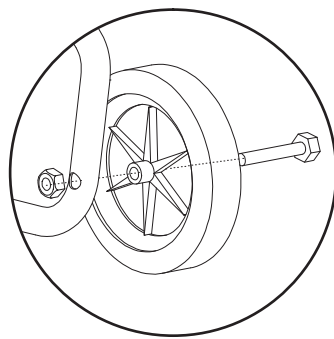

COMPACT HOSE TRUCK™

Model HTC-1 Assembly Instructions
Modelo HTC-1 Instrucciones de Ensamble
Modèle HTC-1 Notice de Montage

Questions?
Let Lewis Tools Customer Service help!
Call 1-800-589-7058 or
Email customerservice@lewistools.com

THIS PACKAGE CONTAINS:

ITEM	PART NUMBER AND DESCRIPTION	QTY
1	8HS285A Reel Subassembly	1
2	8HS933A Inlet Pipe & Center Plate Subassembly	1
3	8HS025A S-Pipe Subassembly	1
4	7HS941A Omega Frame	1
5	8HS356A Handle	1
6	8HS023A Grip Subassembly	1
7	5702072 2 3/4" Head Bolt	2
8	5701014 1/2" 13 Nylon Locknut	2
9	5702011 1 3/4" Bolt	2
10	5703005 1/4" x 5/8" Flat Washer	4
11	5702089 #10-24 1/2" Steel Screw	6
12	5701005 1/4" 20 Locknut	2
13	5701042 #10-24 Nylon Locknut	6
14	6100056 6" x 1 1/2" Tire	2
15	5703029 #8 Flat Washer	6

F

¿PREGUNTAS?

¡Permita que el Servicio de Atención a Clientes de Lewis Tools lo ayude!
Llame al 1-800-589-7058 O
envíe un correo electrónico a customerservice@lewistools.com

QUESTIONS?

Le service après-vente Lewis Tools peut vous aider !
Téléphonez au 1-800-589-7058 ou
par courrier électronique à customerservice@lewistools.com

Lewis Tools
PO Box 426 • Poway, CA 92074
www.lewistools.com