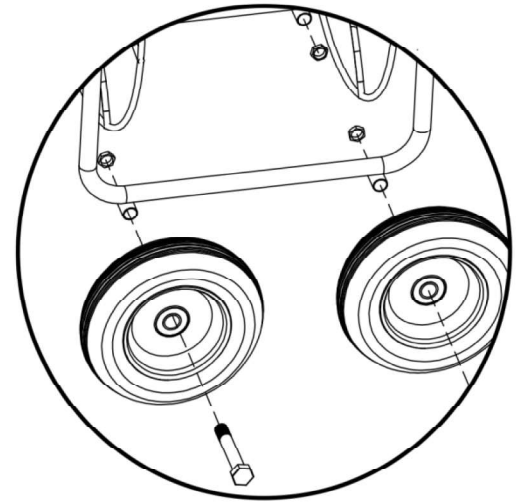

Model HT-4EZ - 4 Wheel Hose Truck

Assembly Instructions - Instrucciones de Ensamble - Notice de Montage

Questions?
 Let Lewis Tools Customer Service help!
 Call 1-800-589-7058 or
 Email customerservice@lewistools.com

ITEM	PART NUMBER	DESCRIPTION	QTY	REPLACEMENT PART
1	9101046	Frame Handle	1	RPK-029
2	6100055	Tires & Wheels	4	RPK-053, RPK-054, RPK-055
3	9101022	Crank Handle Sub Assembly	1	RPK-035, RPK-050
4	5702082	Screw for Frame & Crank Handle	4	RPK-050
5	5702056	Axle Bolt	4	RPK-050
6	5701009	Axle Nut	4	RPK-050
7	9101043	Reel Sub Assembly	1	RPK-022
8	9101045	Frame Sub Assembly	1	RPK-044
9	6104024	Hose	1	RPK-056
10	9101041	Inlet Pipe Sub Assembly	1	RPK-012
11	9101068	S-pipe Sub Assembly	1	RPK-008