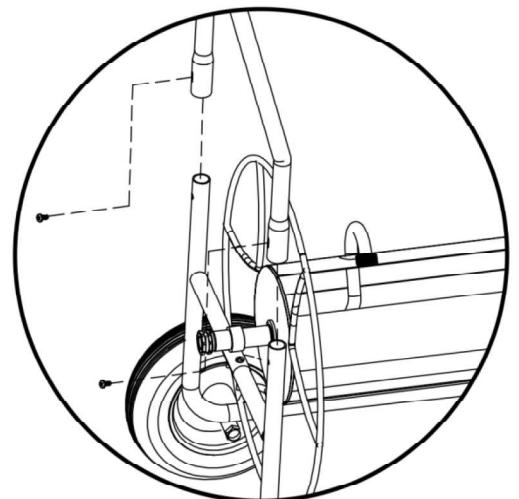

Model HT-4EZ - 4 Wheel Hose Truck

Assembly Instructions - Instrucciones de Ensamble - Notice de Montage

Questions?
Let Lewis Tools Customer Service help!
Call 1-800-589-7058 or
Email customerservice@lewistools.com

ITEM	PART NUMBER	DESCRIPTION	QTY	REPLACEMENT PART
1	9101046	Frame Handle	1	RPK-029
2	6100055	Tires & Wheels	4	RPK-053, RPK-054, RPK-055
3	9101022	Crank Handle Sub Assembly	1	RPK-035, RPK-050
4	5702082	Screw for Frame & Crank Handle	4	RPK-050
5	5702056	Axle Bolt	4	RPK-050
6	5701009	Axle Nut	4	RPK-050
7	9101043	Reel Sub Assembly	1	RPK-022
8	9101045	Frame Sub Assembly	1	RPK-044
9	6104024	Hose	1	RPK-056
10	9101041	Inlet Pipe Sub Assembly	1	RPK-012
11	9101068	S-pipe Sub Assembly	1	RPK-008

Step 3