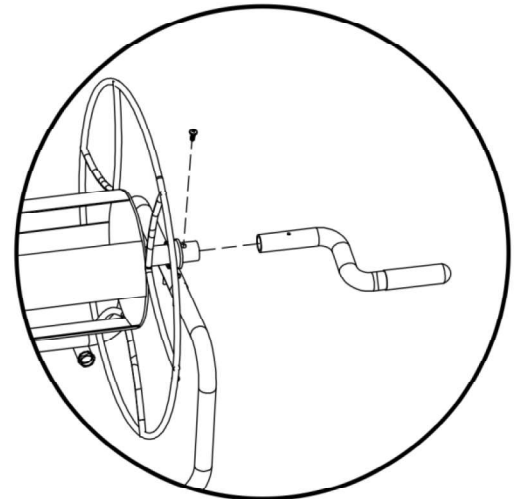

Model HT-4EZ - 4 Wheel Hose Truck

Assembly Instructions - Instrucciones de Ensamble - Notice de Montage

Questions?
Let Lewis Tools Customer Service help!
Call 1-800-589-7058 or
Email customerservice@lewistools.com

ITEM	PART NUMBER	DESCRIPTION	QTY	REPLACEMENT PART
1	9101046	Frame Handle	1	RPK-029
2	6100055	Tires & Wheels	4	RPK-053, RPK-054, RPK-055
3	9101022	Crank Handle Sub Assembly	1	RPK-035, RPK-050
4	5702082	Screw for Frame & Crank Handle	4	RPK-050
5	5702056	Axle Bolt	4	RPK-050
6	5701009	Axle Nut	4	RPK-050
7	9101043	Reel Sub Assembly	1	RPK-022
8	9101045	Frame Sub Assembly	1	RPK-044
9	6104024	Hose	1	RPK-056
10	9101041	Inlet Pipe Sub Assembly	1	RPK-012
11	9101068	S-pipe Sub Assembly	1	RPK-008

Step 2