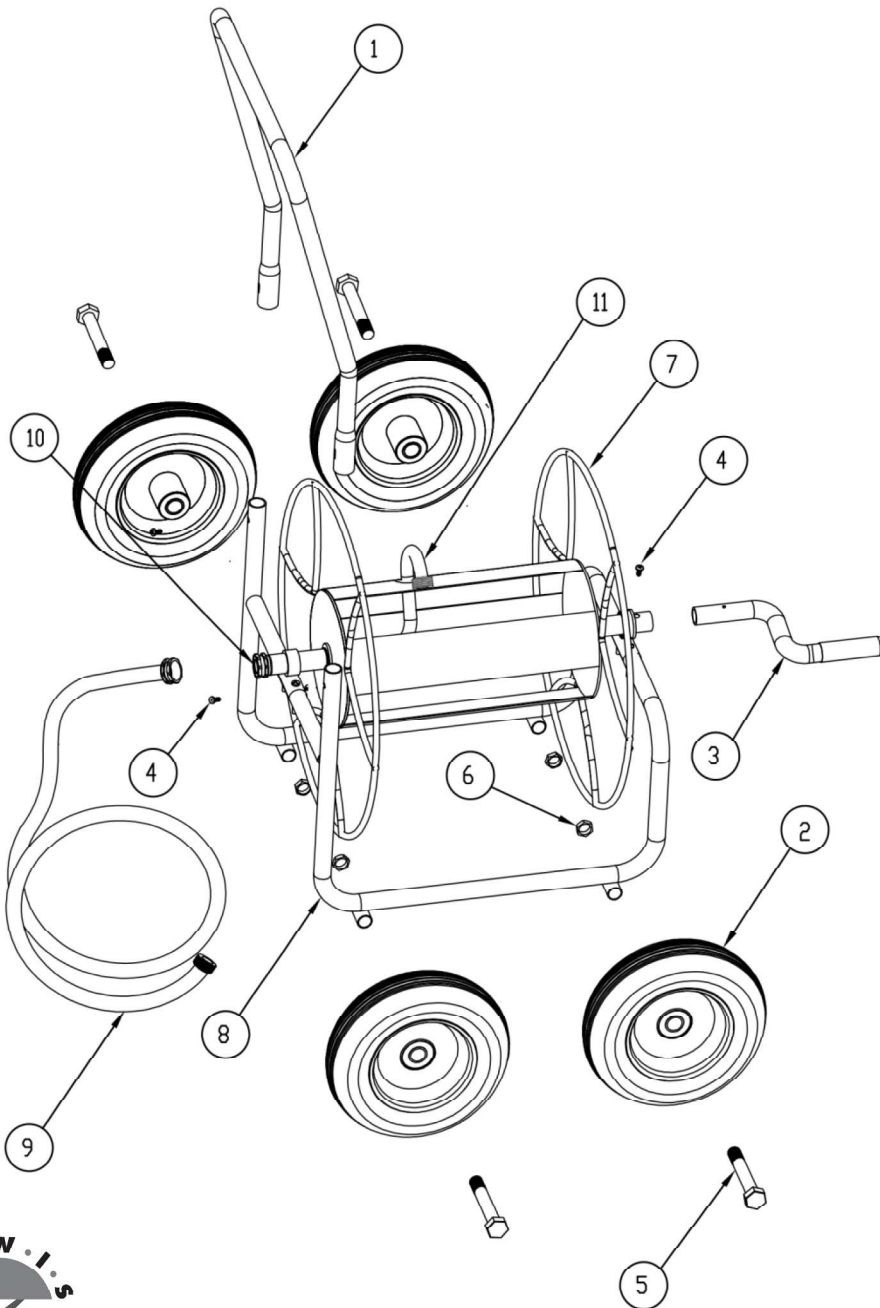

Model HT-4EZ - 4 Wheel Hose Truck

Assembly Instructions - Instrucciones de Ensamble - Notice de Montage

Questions?
Let Lewis Tools Customer Service help!
Call 1-800-589-7058 or
Email customerservice@lewistools.com

ITEM	PART NUMBER	DESCRIPTION	QTY	REPLACEMENT PART
1	9101046	Frame Handle	1	RPK-029
2	6100055	Tires & Wheels	4	RPK-053, RPK-054, RPK-055
3	9101022	Crank Handle Sub Assembly	1	RPK-035, RPK-050
4	5702082	Screw for Frame & Crank Handle	4	RPK-050
5	5702056	Axle Bolt	4	RPK-050
6	5701009	Axle Nut	4	RPK-050
7	9101043	Reel Sub Assembly	1	RPK-022
8	9101045	Frame Sub Assembly	1	RPK-044
9	6104024	Hose	1	RPK-056
10	9101041	Inlet Pipe Sub Assembly	1	RPK-012
11	9101068	S-pipe Sub Assembly	1	RPK-008