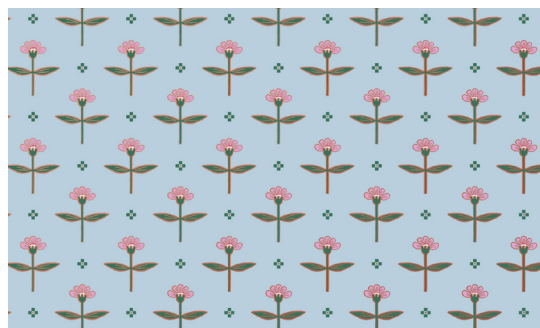

HYGGE & WEST

AVAILABLE COLORWAYS

Parchment
EMC-039

French Gray
EMC-040

Indigo
EMC-041

Juniper
EMC-042

Sky
EMC-043

EMILY ISABELLA

Zinnia

Inspired by the duality of the Zinnia flower's structured form and inherent playfulness, this wallpaper mixes a geometric layout with soft and whimsical details.

ROLL SIZE

27 in wide by 30 ft long (double roll)

VERTICAL REPEAT

18 in

MATCH

Straight across

TYPE

Hand screen printed coated paper
(paste required)

FINISH

Pre-trimmed