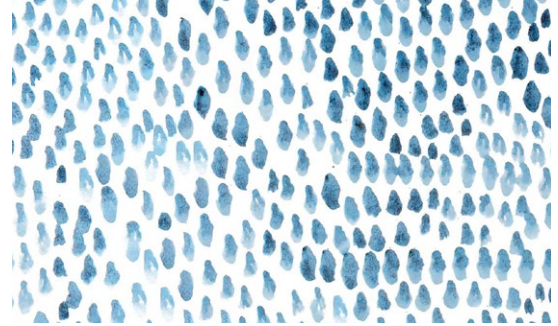

HYGGE & WEST

AVAILABLE COLORWAYS

Cobalt
LR-004

Rose
LR-005

Gray Blue
LR-006

Jade
LR-007

LINA RENNELL

Raindrops

Painterly, watercolor spots create a pattern with soft, subtle texture in a wash of cheerful colors. Bring the calming comfort of a drizzly day indoors with this abstract, rain-inspired design.

ROLL SIZE

27 in wide by 30 ft long (double roll)

VERTICAL REPEAT

21 in

MATCH

Straight across

TYPE

Digitally printed non-woven peel and stick paper (no paste required)

FINISH