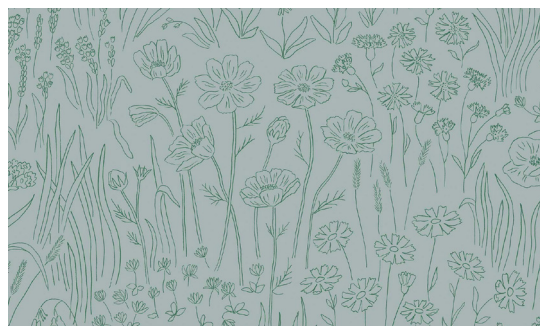

HYGGE & WEST

AVAILABLE COLORWAYS

White
SH-006

Midnight
SH-008

Copper
SH-028

Mist
SH-029

Chamomile
SH-030

SCHOOLHOUSE

Alpine Garden Tonal

Inspired by the beauty of fresh springtime blooms, Alpine Garden's delicate linework and neutral hues celebrate everyday encounters with nature.

ROLL SIZE

27 in wide by 30 ft long (double roll)

VERTICAL REPEAT

36 in

MATCH

Half drop

TYPE

Hand screen printed coated paper
(paste required)

FINISH

Pre-trimmed