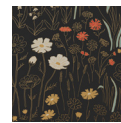

## AVAILABLE COLORWAYS

Primary  
SH-009

Ebony  
SH-010

Blush  
SH-034

Midnight  
SH-035

Ochre  
SH-036