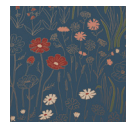

## AVAILABLE COLORWAYS

Primary  
SH-009

Ebony  
SH-010

Blush  
SH-034

Midnight  
SH-035

Ochre  
SH-036