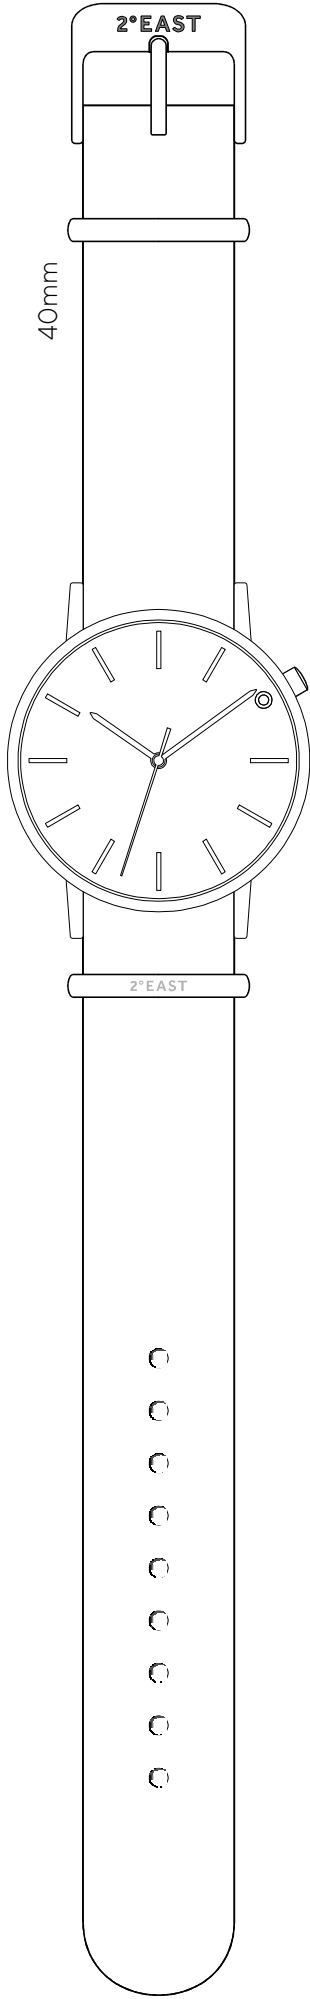

2° EAST

Letter Size chart - NATO

50 mm

2°EAST

Letter Size chart - Leather & Mesh Straps

50 mm