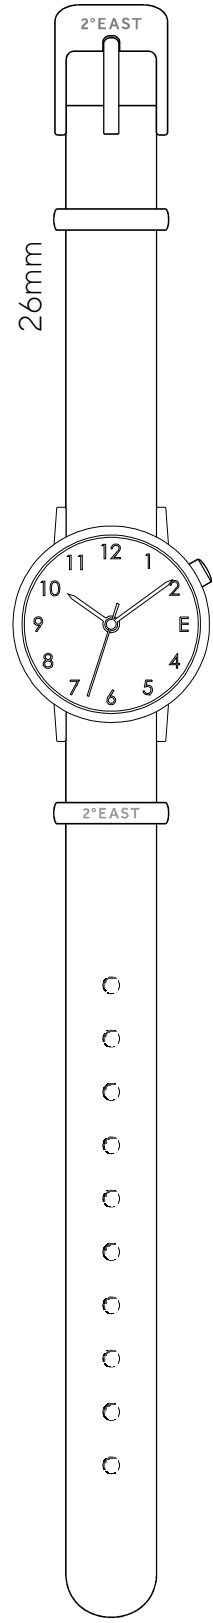

2° EAST

Letter Size chart - NATO

50 mm

2°EAST

Letter Size chart - Leather & Mesh Straps

50 mm