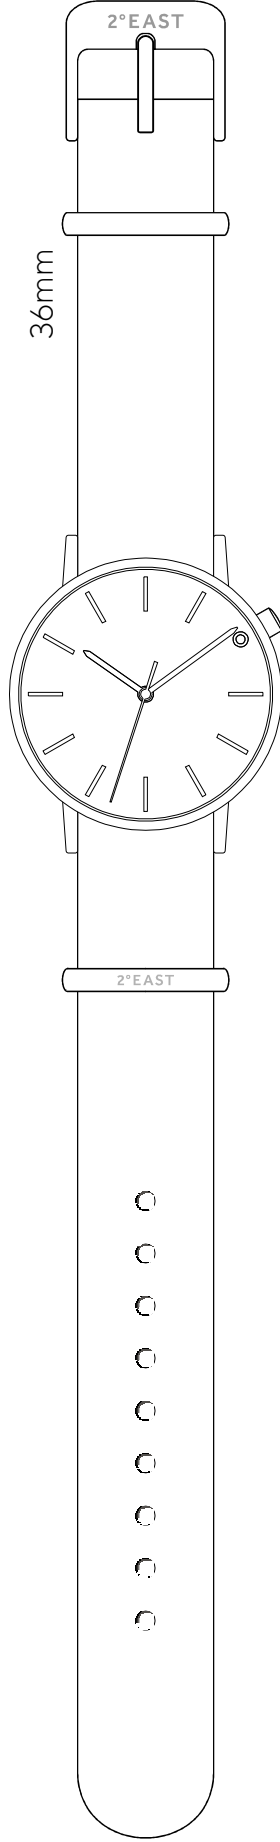

2° EAST

Letter Size chart - NATO

50 mm

2°EAST

Letter Size chart - Leather & Mesh Straps

50 mm