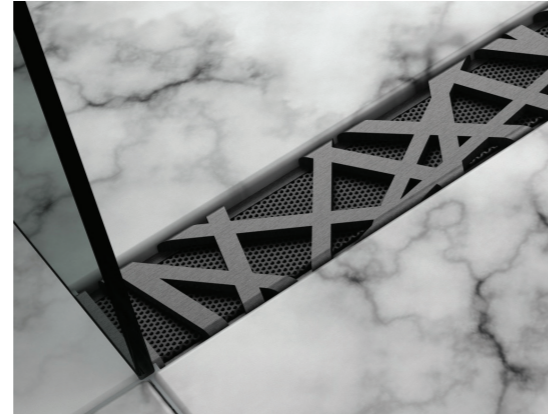

Ribbon Shower Kit

The Ribbon Drain has a distinctively alluring silhouette - the result of a special project commissioned by Aquabocci to see how far we could go with our product development. The Ribbon's flowing shape embodies today's ever changing design landscape.

Profile

Performance and finish

LOCATIONS	Wet Rooms, balconies and thresholds
FLOW RATES	90 litres per minute
SLIP RATING	Optional Aquabocci WunderGrip (CSIRO R-13) / Non Slip finish available on all Aquabocci products
ANTI CORROSION	Guaranteed not to rust, corrode or tea stain around salt water or chlorine
HEELGUARD SAFE?	Yes
FUNCTION	Can be cut to any length
AQUABOCCI CUSTOM	4 colours available

System Fittings and Accessories

ITEM

Connector
To be used to join straight sections and corner pieces

End Cap

To be used at each end to stop water

ITEM

Spigot
Spigots can be attached anywhere along the channel

Glue

1 bottle is sufficient to glue 2 spigots