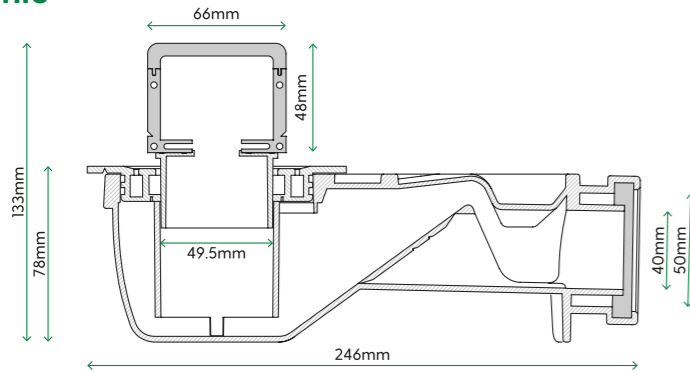

Profile

Performance and finish

LOCATIONS	Wet Rooms, balconies and thresholds
FLOW RATES	90 litres per minute
SLIP RATING	Optional Aquabocci WunderGrip (CSIRO R-13) / Non Slip finish available on all Aquabocci products
ANTI CORROSION	Guaranteed not to rust, corrode or tea stain around salt water or chlorine
HEELGUARD SAFE?	Yes
FUNCTION	Can be cut to any length
AQUABOCCI CUSTOM	4 colours available

System Fittings and Accessories

ITEM

Connector
To be used to join straight sections and corner pieces

End Cap

To be used at each end to stop water

ITEM

Spigot
Spigots can be attached anywhere along the channel

Glue

1 bottle is sufficient to glue 2 spigots

1200mm Shower Kit Includes:

- 1 Grate
- 2 PVC channel
- 3 End cap with EPDM seal and screws
- 4 Spigot can be fixed in any location along channel
- 5 Fabric membrane sheet with EPDM seal
- 6 Template
- 7 Syphon insert
- 8 Syphon
- 9 Connector with EPDM Seal
- 10 Standard Pipe

2400mm Shower Kit Includes:

- 1 Grate
- 2 PVC channel
- 3 End cap with EPDM seal and screws
- 4 Spigot can be fixed in any location along channel
- 5 Fabric membrane sheet with EPDM seal
- 6 Template
- 7 Syphon insert
- 8 Syphon
- 9 Connector with EPDM Seal
- 10 Standard Pipe