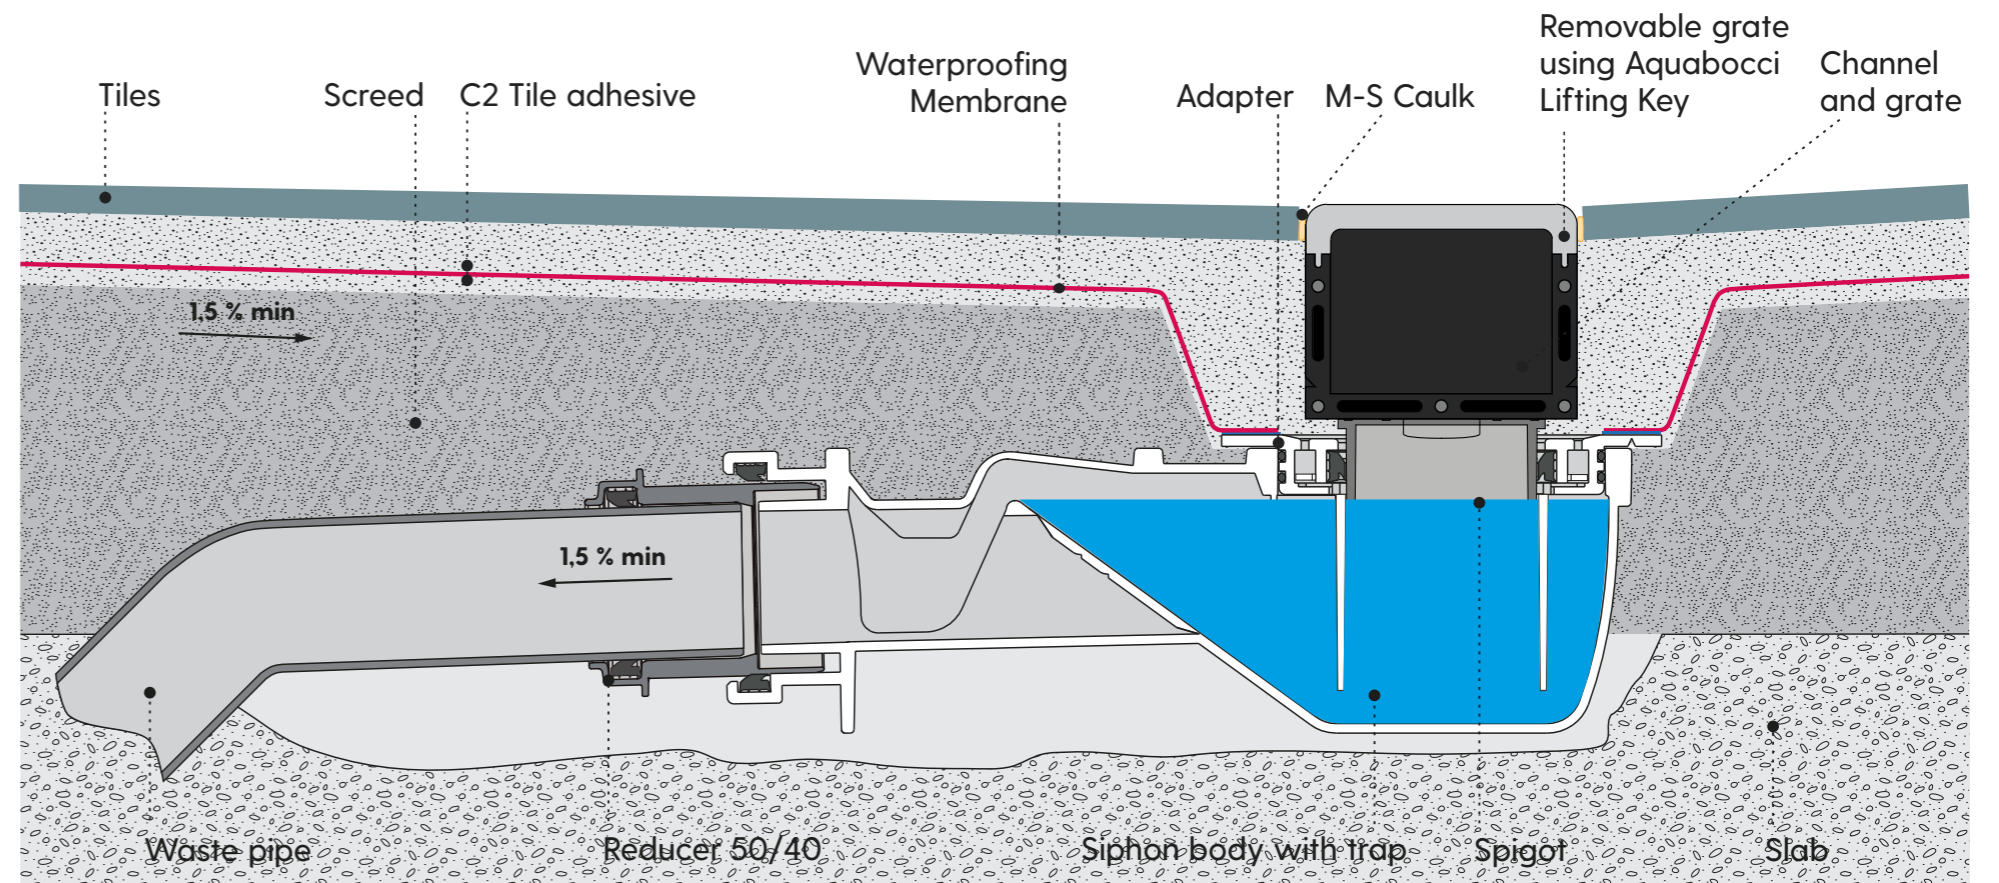

Ribbon Shower Kit INSTALLATION GUIDE

UK & EU

Slab Installation