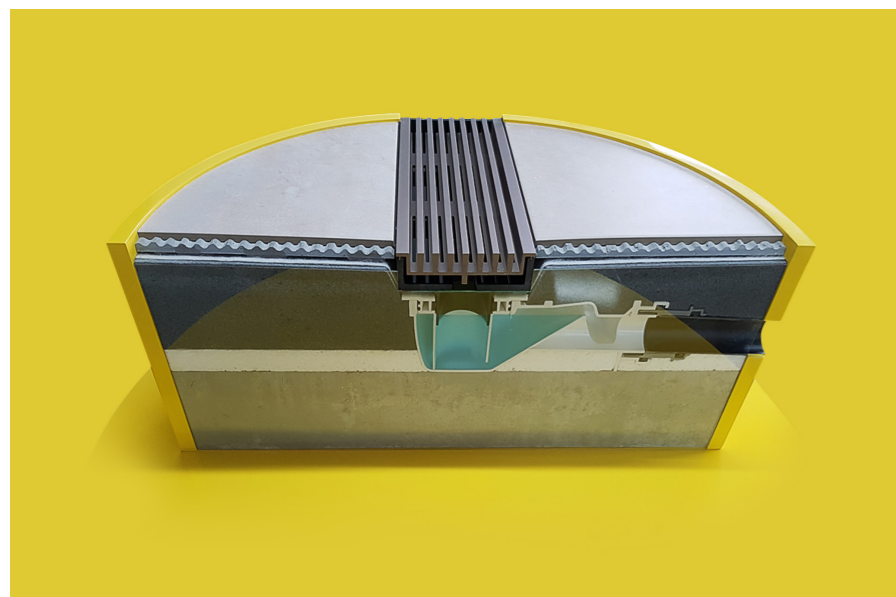

Ribbon Shower Kit INSTALLATION GUIDE

UK & EU

Slab Installation