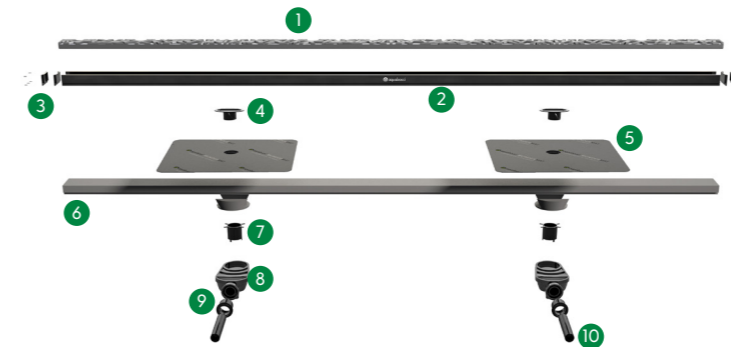

2400mm Shower Kit Includes:

1. 1 Grate
2. 2 PVC channel
3. 3 End cap with EPDM seal and screws
4. 4 Spigot can be fixed in any location along channel
5. 5 Fabric membrane sheet with EPDM seal
6. 6 Template
7. 7 Syphon insert
8. 8 Syphon
9. 9 Connector with EPDM Seal
10. 10 Standard Pipe

COLOUR	FINISH
GT SILVER	Smooth Top WunderGrip
TITANIUM	Smooth Top WunderGrip
BLACK	Smooth Top WunderGrip
CHAMPAGNE	Smooth Top WunderGrip