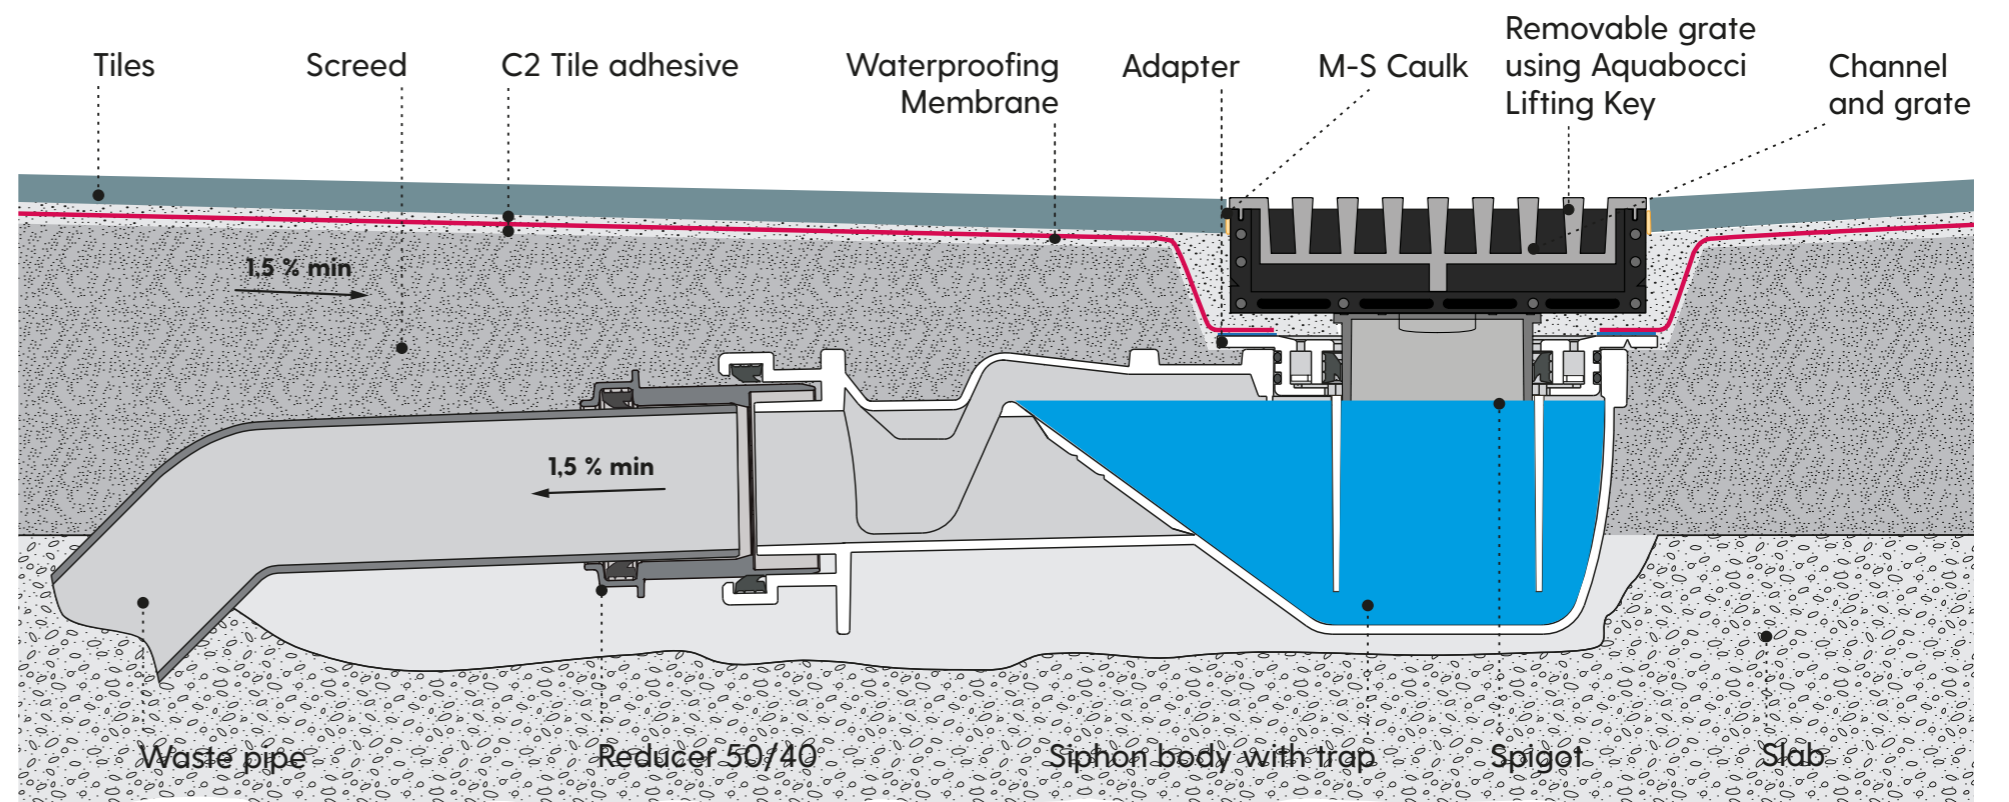

A30 Shower Kit INSTALLATION GUIDE

UK & EU

Slab Installation