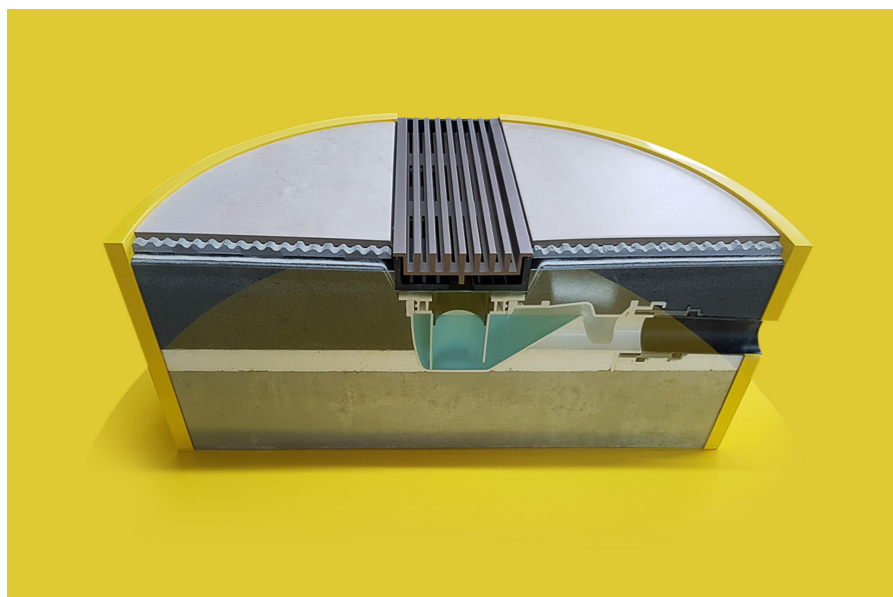

A30 Shower Kit INSTALLATION GUIDE

UK & EU

Slab Installation