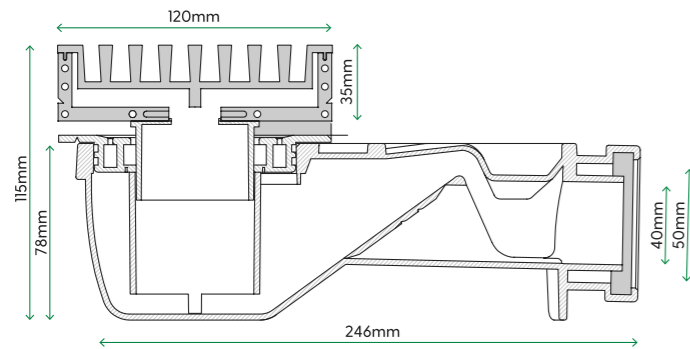

A30 Shower Kit

The A30 drain is dramatically different. Developing a low profile drainage system with a high flow rate meant pushing the boundaries of design without compromising function. It's one thing to make a product thinner, it's something else to simultaneously increase the flow rate, giving A30 the highest flow rate in the Aquabocci range.

Profile

Performance and finish

LOCATIONS	Swimming Pools, Wet Rooms, Balconies and Driveways
FLOW RATES	120 litres per minute
SLIP RATING	Optional Aquabocci WunderGrip (CSIRO R-13) / Non Slip finish available on all Aquabocci products
ANTI CORROSION	Guaranteed not to rust, corrode or tea stain around salt water or chlorine
HEELGUARD SAFE?	Yes
FUNCTION	Can be cut to any length
AQUABOCCI CUSTOM	4 colours available

System Fittings and Accessories

ITEM

Connector
To be used to join straight sections and corner pieces

End Cap

To be used at each end to stop water

ITEM

Spigot
Spigots can be attached anywhere along the channel

Glue

1 bottle is sufficient to glue 2 spigots