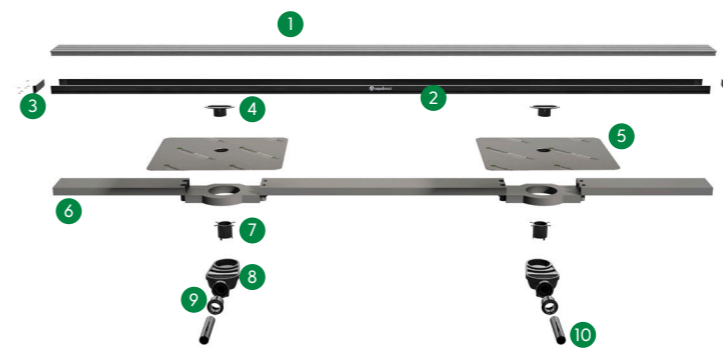

System Fittings and Accessories

ITEM

Connector
To be used to join straight sections and corner pieces

End Cap

To be used at each end to stop water

ITEM

Spigot
Spigots can be attached anywhere along the channel

Glue

1 bottle is sufficient to glue 2 spigots

1200mm Shower Kit Includes:

- 1 Grate
- 2 PVC channel
- 3 End cap with EPDM seal and screws
- 4 Spigot can be fixed in any location along channel
- 5 Fabric membrane sheet with EPDM seal
- 6 Template
- 7 Syphon insert
- 8 Syphon
- 9 Connector with EPDM Seal
- 10 Standard Pipe

COLOUR	FINISH
GT SILVER	Smooth Top WunderGrip
TITANIUM	Smooth Top WunderGrip
BLACK	Smooth Top WunderGrip
CHAMPAGNE	Smooth Top WunderGrip

What is WunderGrip?

WunderGrip is a CSIRO R-13 Non-Slip surface. Suitable for commercial and health care projects that require a high slip rating.

2400mm Shower Kit Includes:

- 1 Grate
- 2 PVC channel
- 3 End cap with EPDM seal and screws
- 4 Spigot can be fixed in any location along channel
- 5 Fabric membrane sheet with EPDM seal
- 6 Template
- 7 Syphon insert
- 8 Syphon
- 9 Connector with EPDM Seal
- 10 Standard Pipe