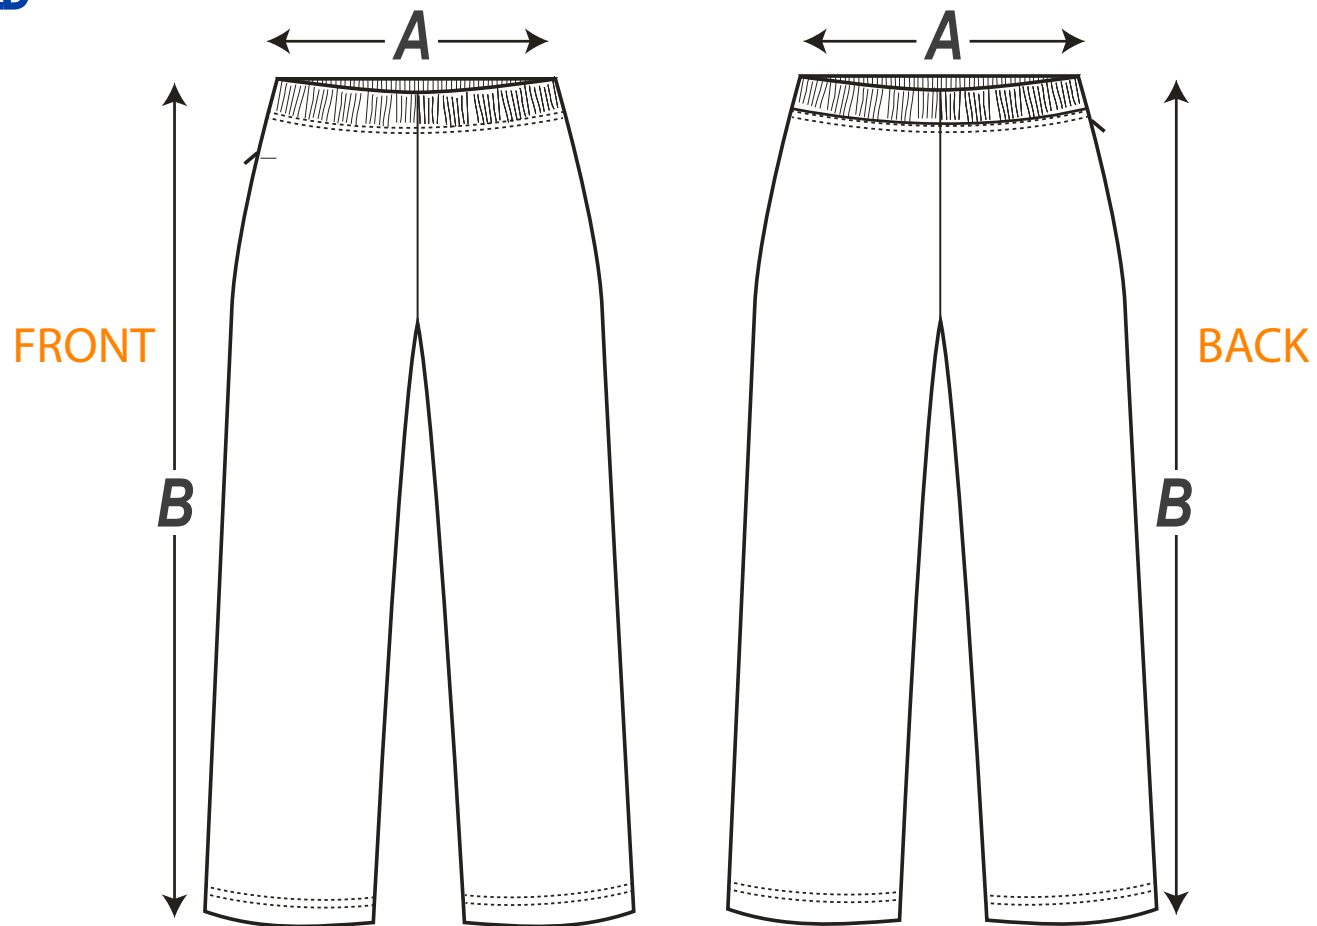

Girls Leisure Pant

A - Measure from edge to edge the top of waistband (relaxed)

B - Measure from top of waist band alongside bottom of hem

Girls Leisure Pant

SIZE	2	4	6	8	10	12	14	S	M	L	XL	2XL	3XL
A - Waist cm	24	25	26	27	28	29	30	31	32	33	34.5	36	37.5
B - Outseam cm	56	62	71	79	87	94	100	102	104	106	108	109.5	111

Listed are garment measurements, not body measurements.

When using the size chart, please measure an equivalent garment to determine the correct size.