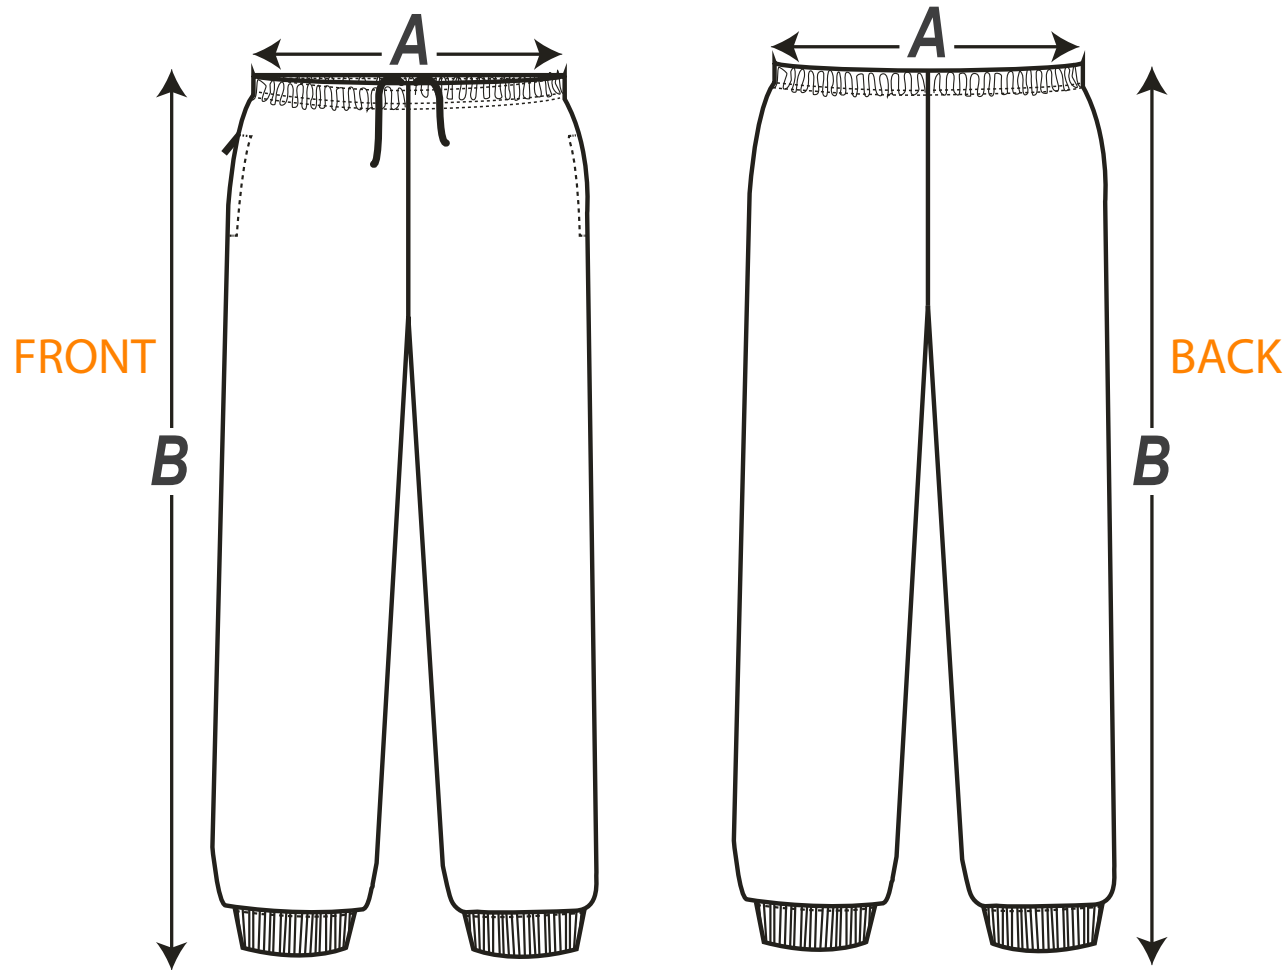

Ribbed Cuff Leg Trackpant

A - Measure from edge to edge the top of waistband (relaxed)

B - Measure from top of waist band alongside bottom of hem

Ribbed Cuff Leg Trackpant													
SIZE	2	4	6	8	10	12	14	S	M	L	XL	2XL	3XL
A - Waist cm	24	25	26	27	28	29.5	31	32.5	33.5	34.5	35.5	37	38
B - Outseam cm	60	66	75	82	90	97	103	105	107	109	111	112.5	114

Listed are garment measurements, not body measurements.

When using the size chart, please measure an equivalent garment to determine the correct size.