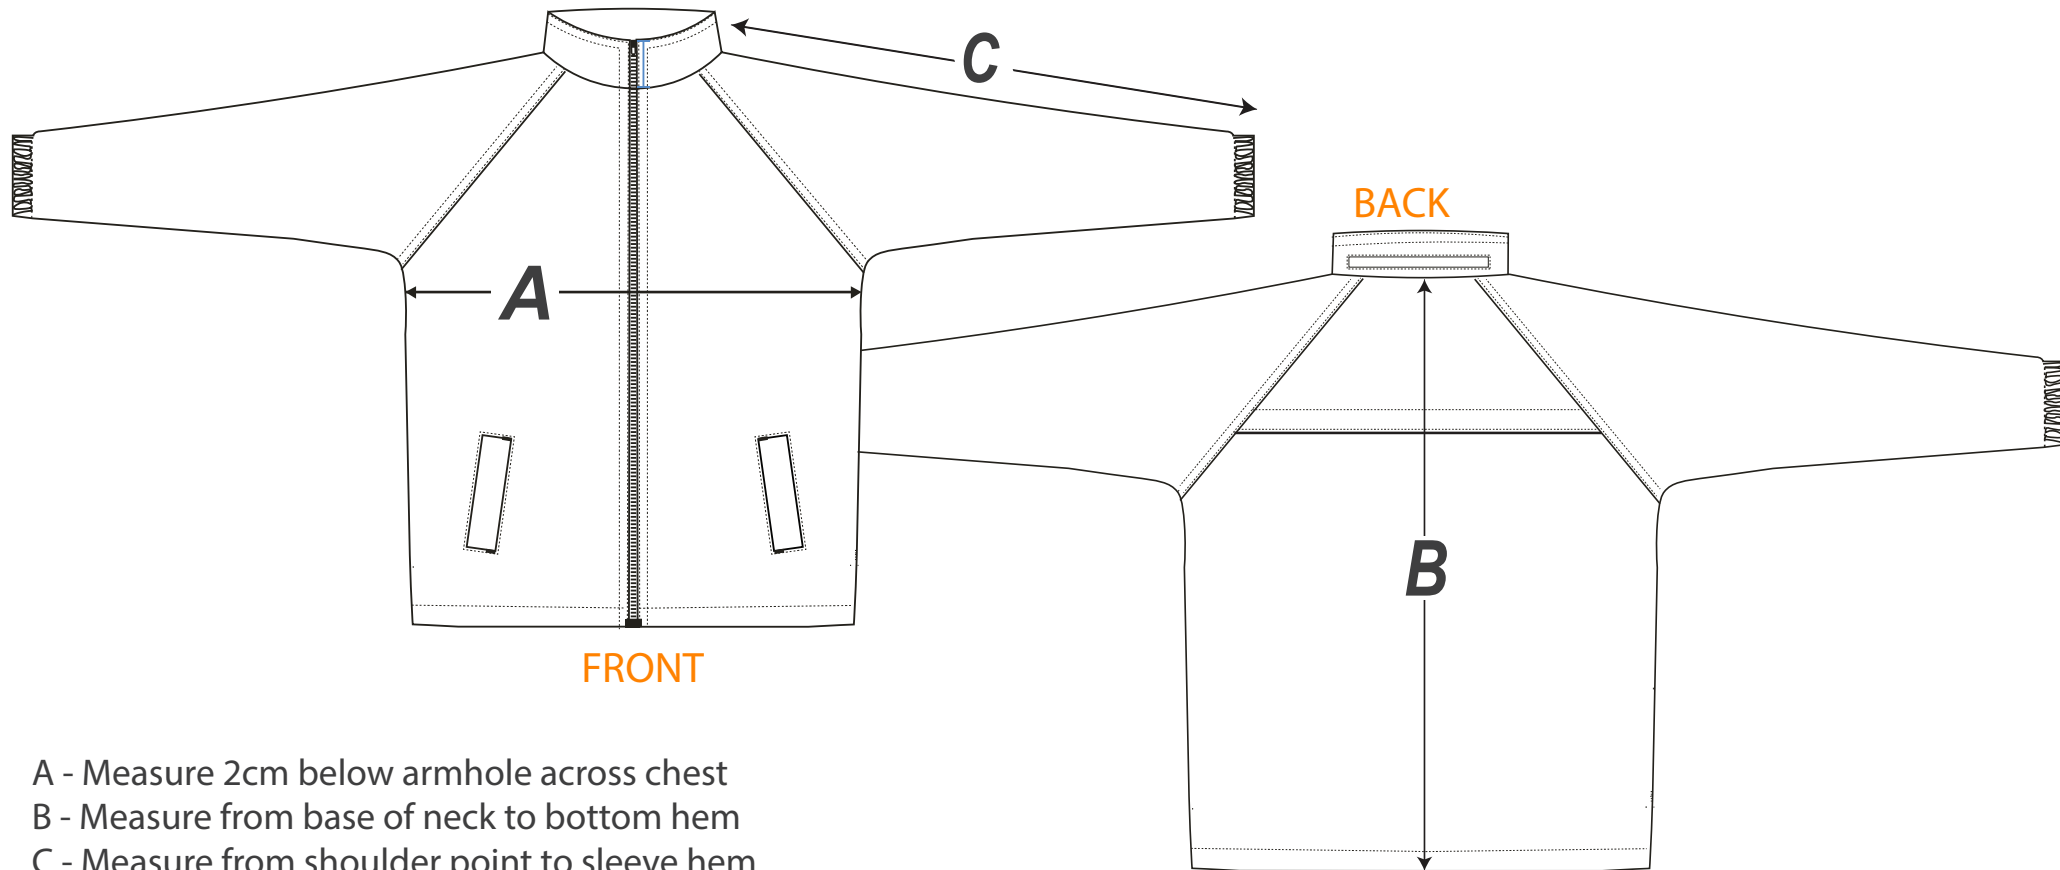

Polar Fleece Lined Rain Jacket

- A - Measure 2cm below armhole across chest
- B - Measure from base of neck to bottom hem
- C - Measure from shoulder point to sleeve hem

Hotham Rain Jacket

SIZE	4	6	8	10	12	14	S	M	L	XL	2XL	3XL	4XL
A - Across Front cm	40	43	46	49	52	55	57.5	60	62.5	65	67.5	70	72.5
B - Centreback Length cm	51	57	62	67	72	77	80	82	84	86	87	88.5	90
C - Sleeve Length cm	47	54	58	63	68	73	76	78	80.5	83	85	87	88.5

Listed are garment measurements, not body measurements.
When using the size chart, please measure an equivalent garment to determine the correct size.