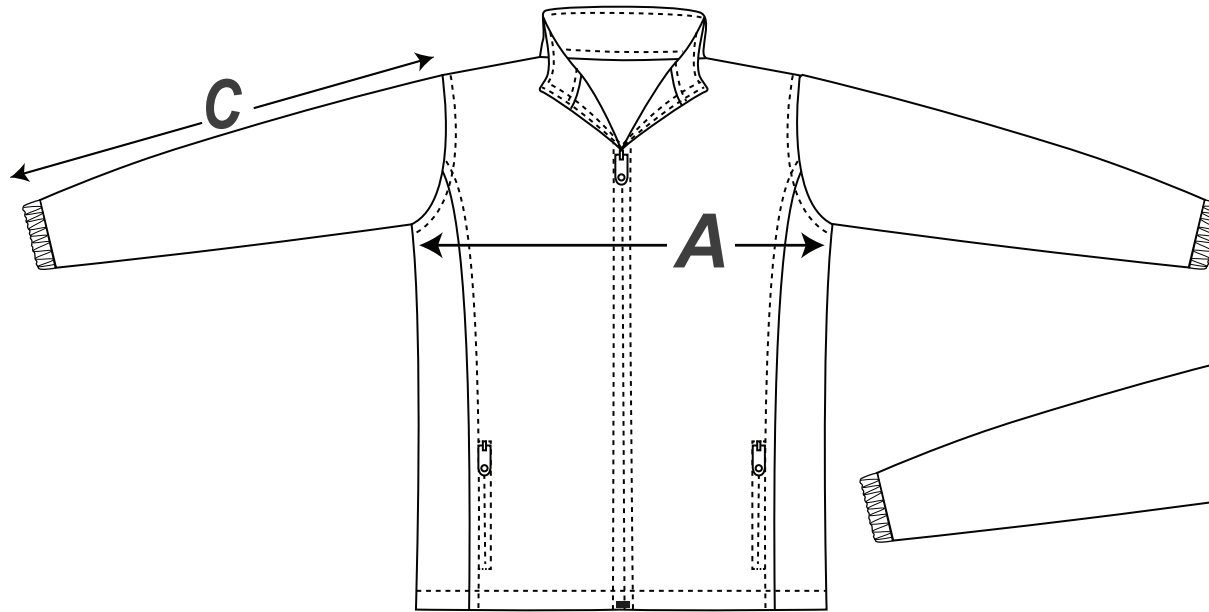

Polar Fleece Jacket

FRONT

BACK

- A - Measure 2cm below armhole across chest
- B - Measure from base of neck to bottom hem
- C - Measure from shoulder point to sleeve hem

Polar Fleece Jacket												
SIZE	4	6	8	10	12	14	S	M	L	XL	2XL	3XL
A - Across Front cm	38	40	43	46	49	52	55	57.5	60	62.5	65	67.5
B - Centreback Length cm	42	47	51	55	59	63	67	69	71	73	74	75
C - Sleeve Length cm	36	42	44	49	54	59	61	63	65	67	68.5	70

Listed are garment measurements, not body measurements.

When using the size chart, please measure an equivalent garment to determine the correct size.