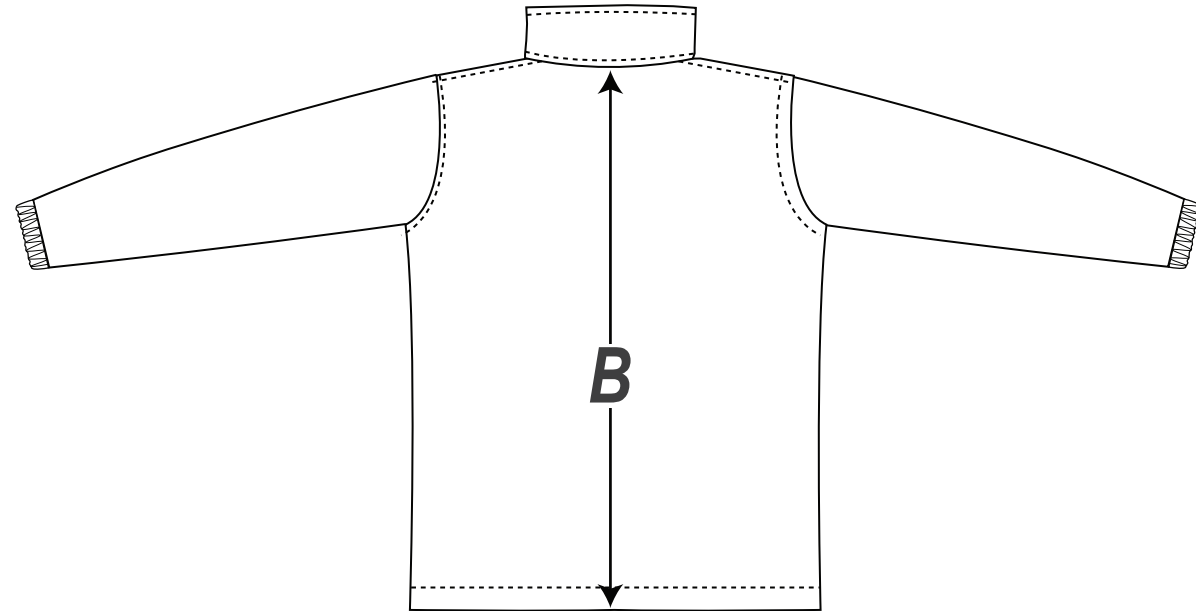

Polar Fleece Jacket

FRONT

BACK

- A - Measure 2cm below armhole across chest
- B - Measure from base of neck to bottom hem
- C - Measure from shoulder point to sleeve hem

Polar Fleece Jacket												
SIZE	4	6	8	10	12	14	S	M	L	XL	2XL	3XL
A - Across Front cm	38	40	43	46	49	52	55	57.5	60	62.5	65	67.5
B - Centreback Length cm	42	47	51	55	59	63	67	69	71	73	74	75
C - Sleeve Length cm	36	42	44	49	54	59	61	63	65	67	68.5	70

Listed are garment measurements, not body measurements.

When using the size chart, please measure an equivalent garment to determine the correct size.