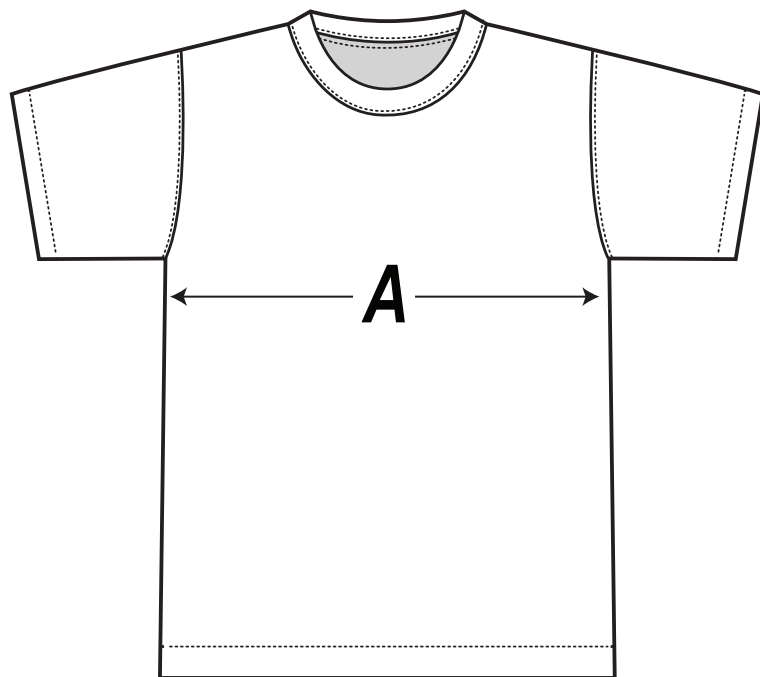

# T-Shirt

FRONT

BACK

A - Measure 2cm below armhole across 1/2 chest

B - Measure from highest shoulder point to bottom of hem

1KT Childrens and 1HT Adults Basic T-Shirt												
SIZE	2	4	6	8	10	12	14	XS	S	M	L	XL
A - 1/2 Chest - cm	34	36.5	39	41.5	44	46.5	49	51	53.5	56	58.5	61
B - Highest Shoulder Point - cm	42	46.5	50	54.5	59	63.5	68	67.5	70.5	74.5	79.5	79.5

Listed are garment measurements, not body measurements.  
When using the size chart, please measure an equivalent garment to determine the students size.