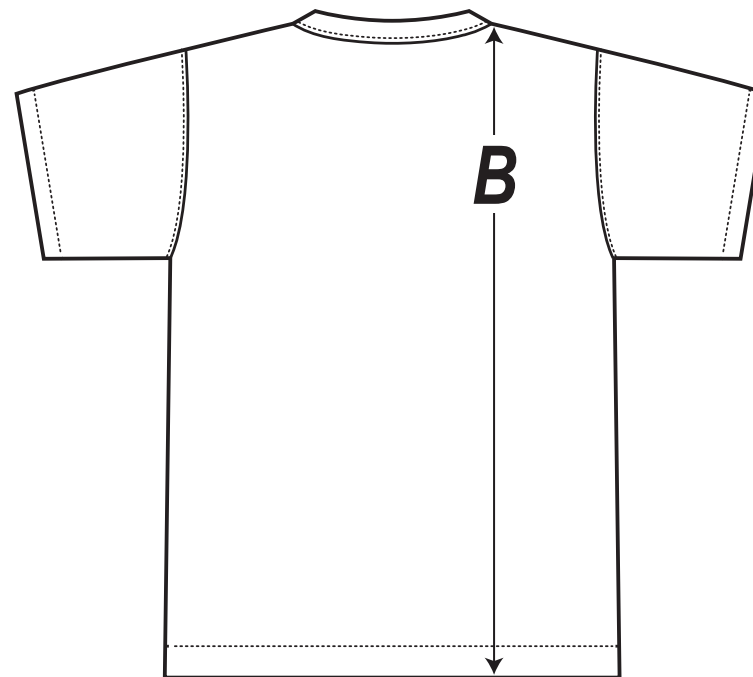

# T-Shirt

FRONT

BACK

A - Measure 2cm below armhole across 1/2 chest

B - Measure from highest shoulder point to bottom of hem

1KT Childrens and 1HT Adults Basic T-Shirt												
SIZE	2	4	6	8	10	12	14	XS	S	M	L	XL
A - 1/2 Chest - cm	34	36.5	39	41.5	44	46.5	49	51	53.5	56	58.5	61
B - Highest Shoulder Point - cm	42	46.5	50	54.5	59	63.5	68	67.5	70.5	74.5	79.5	79.5

Listed are garment measurements, not body measurements.  
When using the size chart, please measure an equivalent garment to determine the students size.