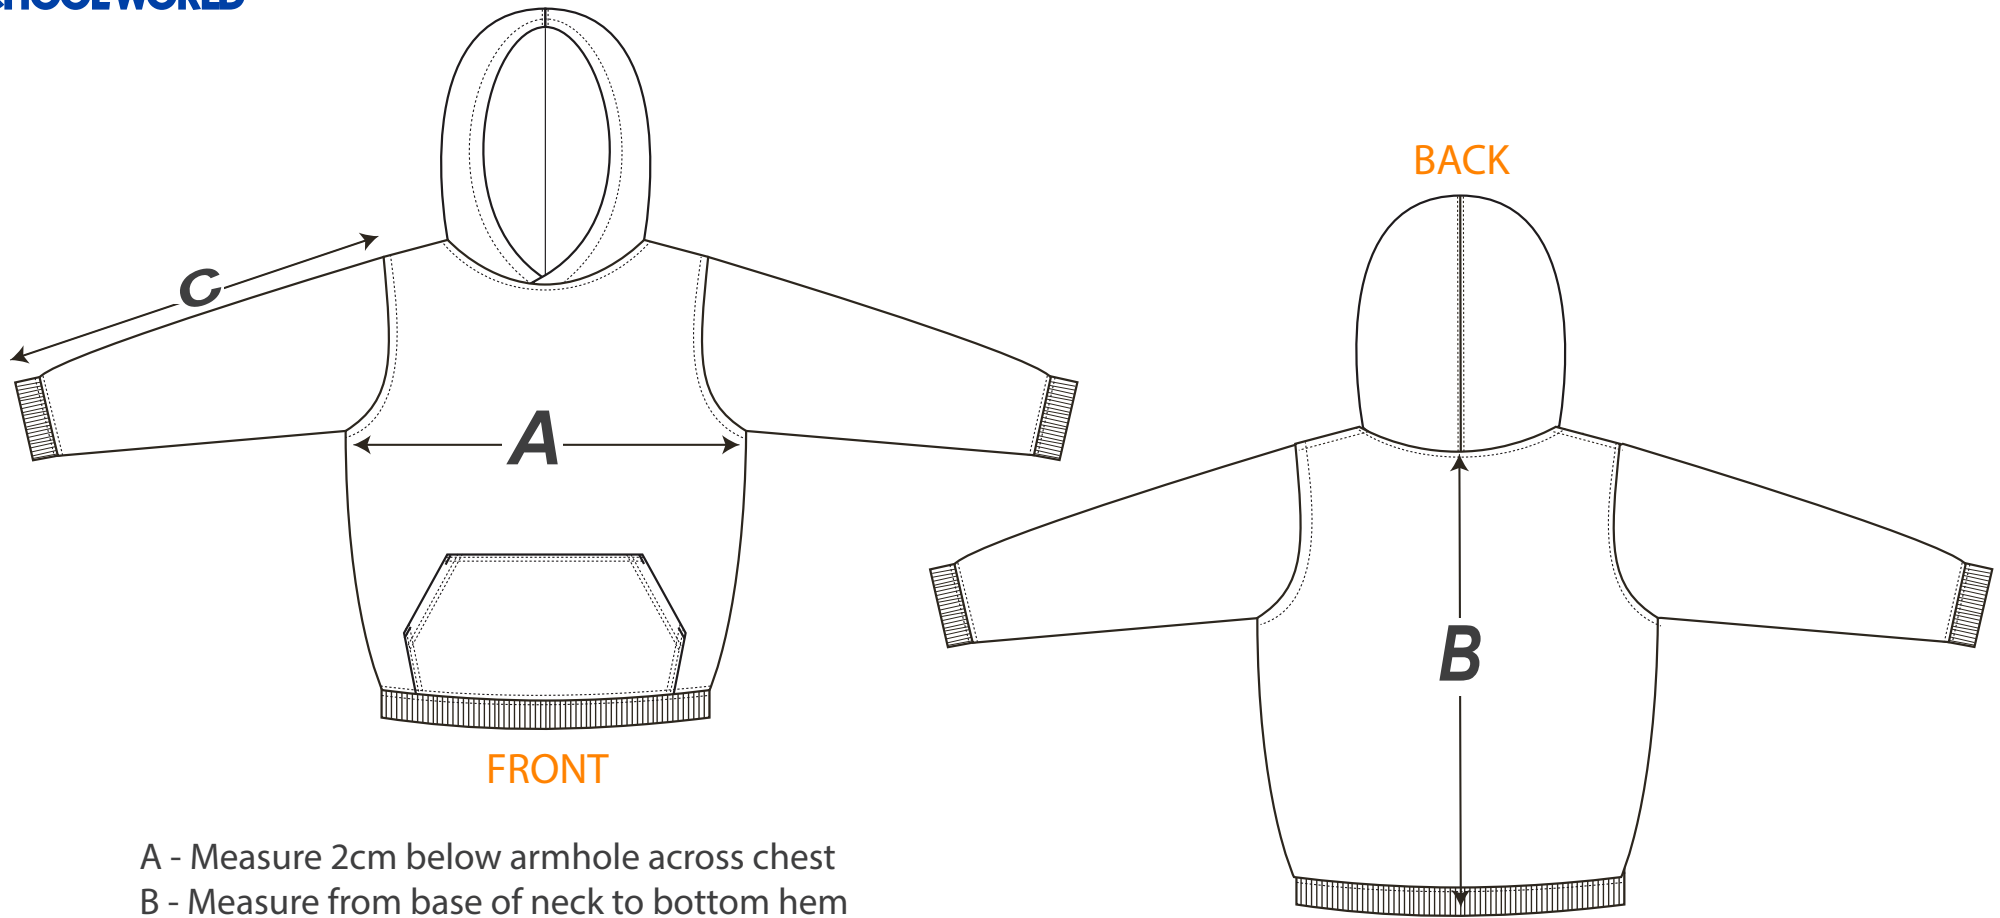

Hoodie Windcheater

- A - Measure 2cm below armhole across chest
- B - Measure from base of neck to bottom hem
- C - Measure from shoulder point to sleeve hem

Unisex Hooded Windcheater													
SIZE	2	4	6	8	10	12	14	S	M	L	XL	2XL	3XL
A - Across Front cm	39	41	43	45	48	51	54	57	59.5	62	64.5	67	69.5
B - Centreback Length cm	39	43	47	51	55	59	63	66	68	70	72	74	75
C - Sleeve Length cm	34	37	43	46	50	55	58	60	62	64	66	67	68

Listed are garment measurements, not body measurements.
When using the size chart, please measure an equivalent garment to determine the correct size.