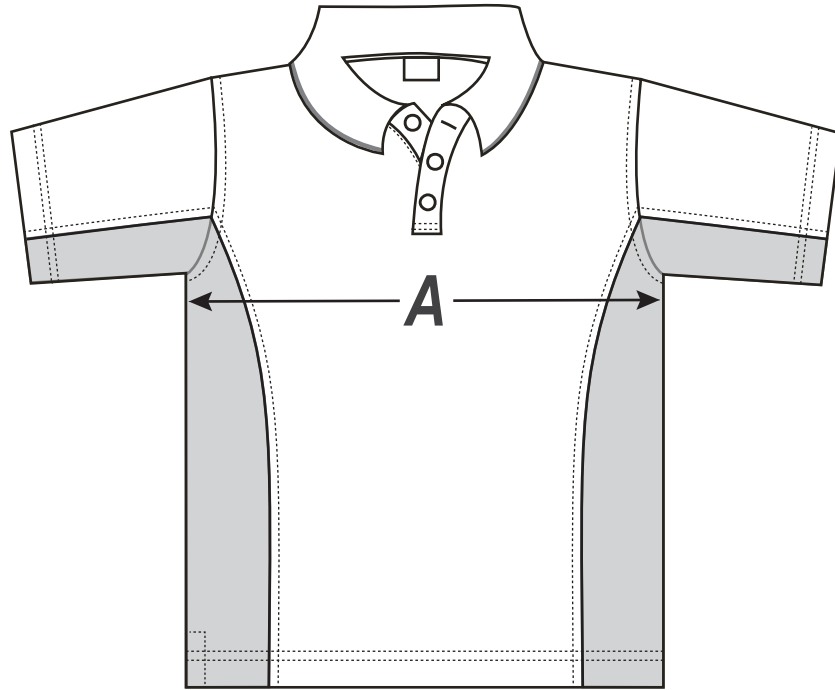

## Grade 6 Polo Shirt

FRONT

BACK

A - Measure 2cm below armhole across chest

B - Measure from highest shoulder point to bottom hem

Grade 6 Polo Shirt										
SIZE	4	6	8	10	12	14	S	M	L	XL
A - Across Front cm	75	80	85	90	95	100	107	112	117	122
B - Length cm <small>(Top Shoulder Point)</small>	52	54.5	57	59.5	62	64.5	71.5	74	76.5	79