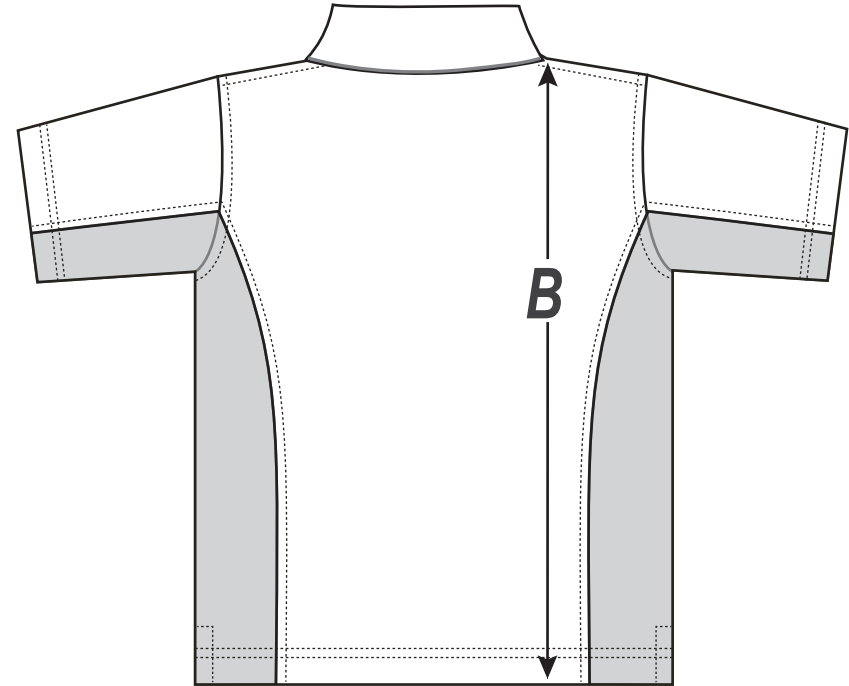

## Grade 6 Polo Shirt

FRONT

BACK

A - Measure 2cm below armhole across chest

B - Measure from highest shoulder point to bottom hem

Grade 6 Polo Shirt										
SIZE	4	6	8	10	12	14	S	M	L	XL
A - Across Front cm	75	80	85	90	95	100	107	112	117	122
B - Length cm <small>(Top Shoulder Point)</small>	52	54.5	57	59.5	62	64.5	71.5	74	76.5	79