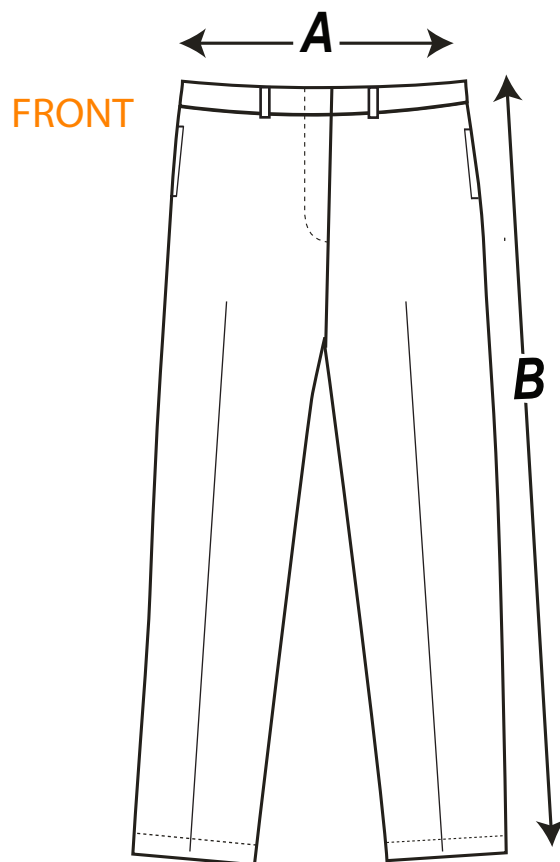

Pant - Flat Front Fitted

Style: Pant - Flat Front Fitted													
SIZE	12Y	14Y	4A	6A	8A	10A	12A	14A	16A	18A	20A	22A	24A
A - 1/2 Waist cm	36	36.5	37	38	39	41	43	46	48	50	51	53	55
B - Outseam cm	97	103	100	101	104	105.5	107	108	108	108	109	109	109

Listed are garment measurements, not body measurements.
 When using the size chart, please measure an equivalent garment to determine the correct size.