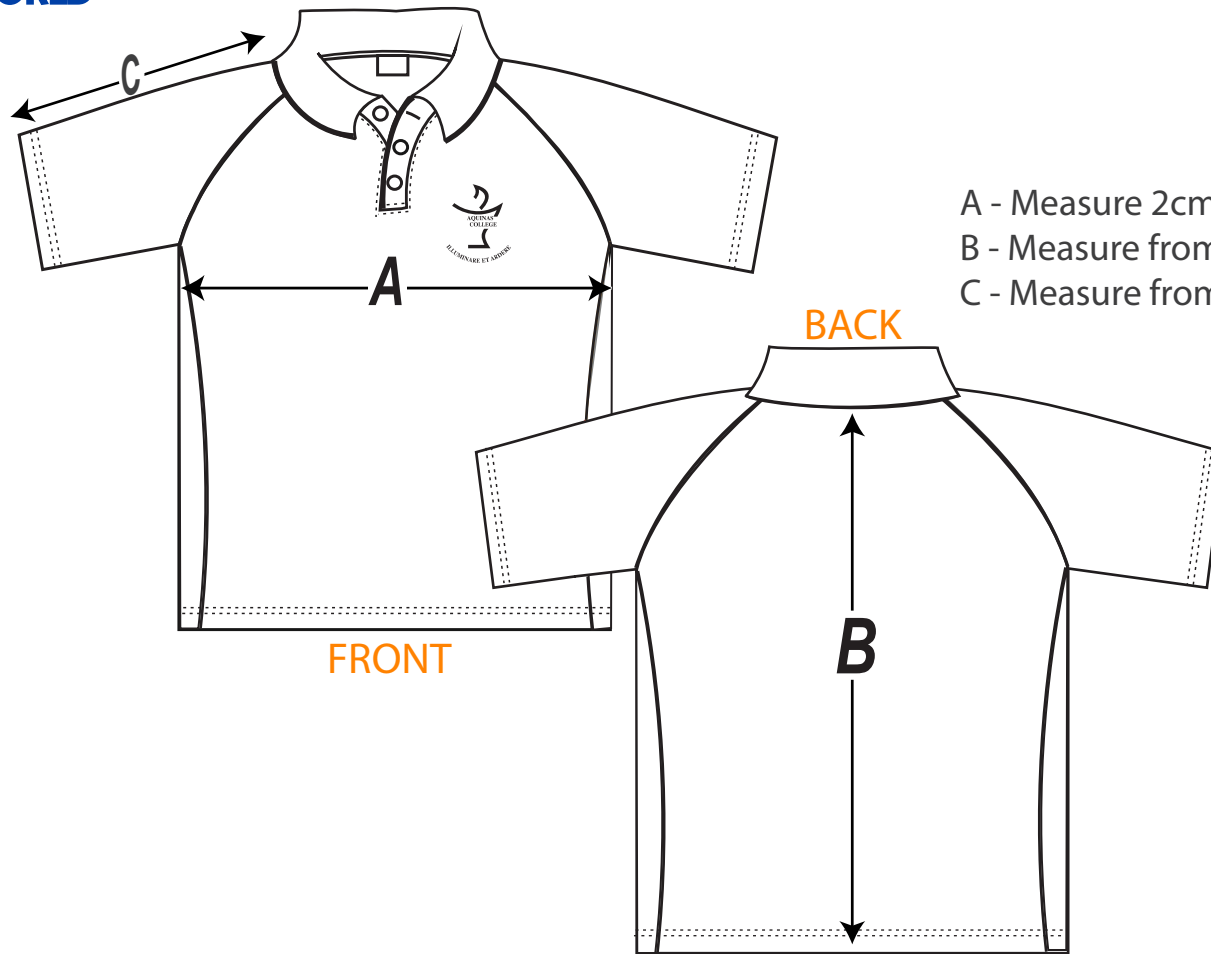

Aquinas House Polo Shirt

A - Measure 2cm below armhole across chest
 B - Measure from base of neck to bottom hem
 C - Measure from shoulder point to sleeve hem

Style: 4113.P7AQM/PRIC/DOM Aquinas House Polo Shirt									
SIZE	12	14	Small	Med	Large	XL	2XL	3XL	4XL
A - Across Front cm	45	48	52.5	55	57.5	60	62.5	65	67.5
B - CentreBack Length cm	59	63	72	73.5	75	76.5	78	79.5	81
C - Sleeve Length cm	36	38	44.5	46	47.5	49	50.5	52	53.5

Listed are garment measurements, not body measurements.
 When using the size chart, please measure an equivalent garment to determine the correct size.