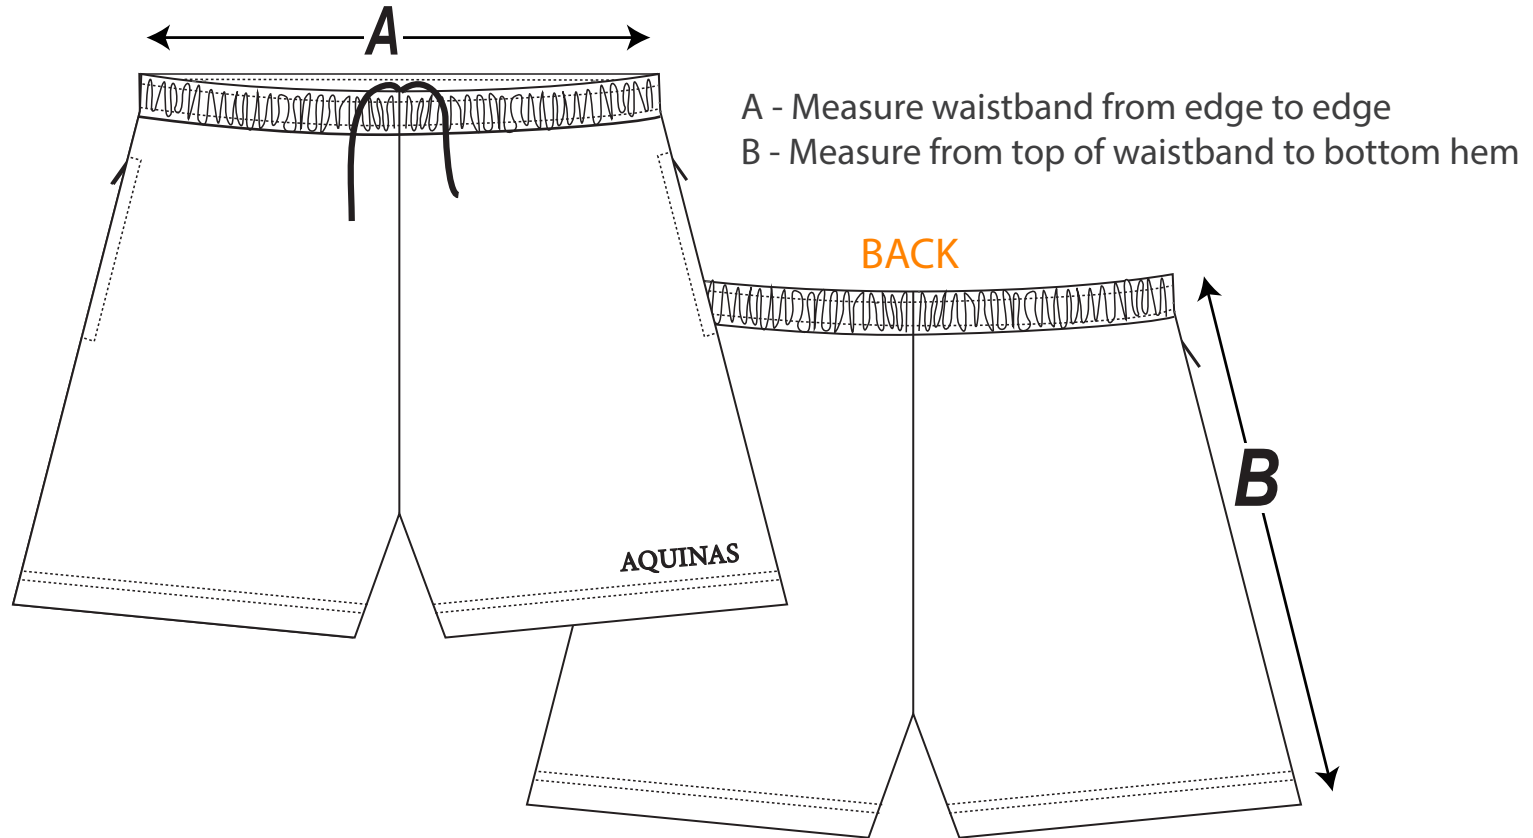

Microfibre PE Short

Style: 4113.P7AQSH Microfibre PE Short										
SIZE	12	14	XS	Small	Med	Large	XL	2XL	3XL	4XL
A - 1/2 Waist cm	30.5	31.5	32.5	34	35.5	37	38.5	40	41.5	44.5
B - Outseam Length cm	34	36	36	37	38	39	40	41	42	43

Listed are garment measurements, not body measurements.
 When using the size chart, please measure an equivalent garment to determine the correct size.