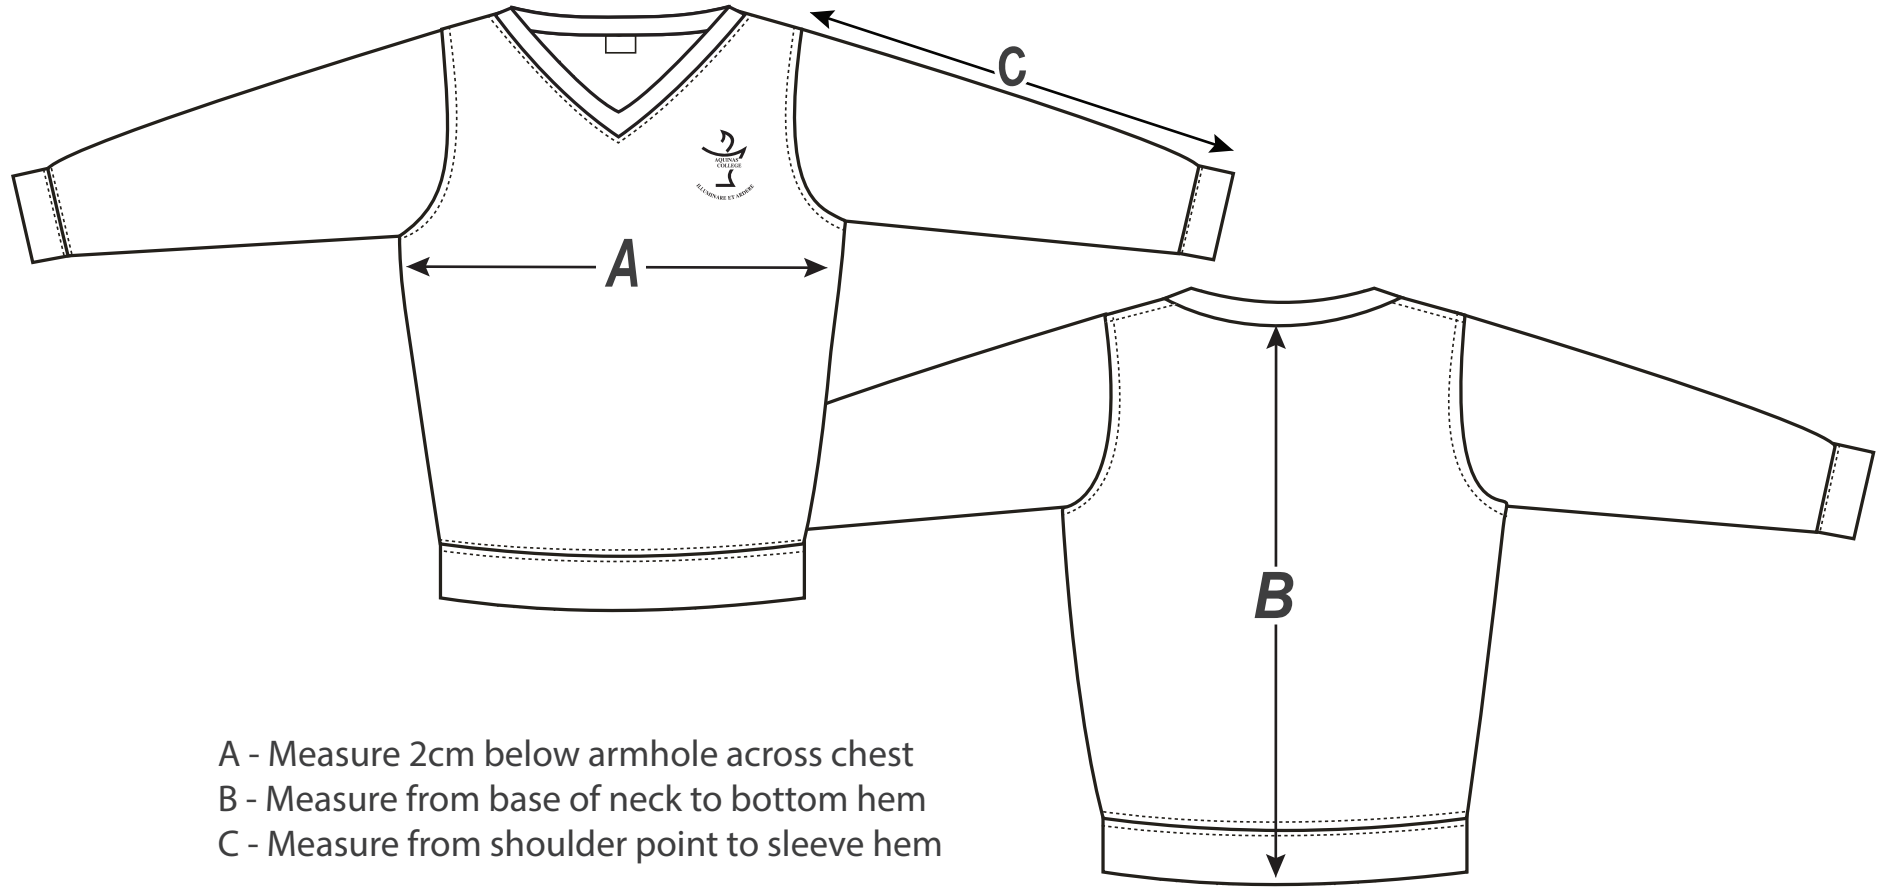

Aquinas Knitted Jumper

- A - Measure 2cm below armhole across chest
- B - Measure from base of neck to bottom hem
- C - Measure from shoulder point to sleeve hem

Style: 4113.JUMPERVR Aquinas Knitted Jumper

SIZE	12	14	16	18	20	22	24	26	28	30
A - Across Front cm	42.5	45	47.5	50	52.5	55	57.5	60	62.5	65
B - CentreBack Length cm	58	61	63	65	68	70	71	74	74	74
C - Sleeve Length cm	68	79	79	79	84	84	87	87	87	88

Listed are garment measurements, not body measurements.
When using the size chart, please measure an equivalent garment to determine the correct size.