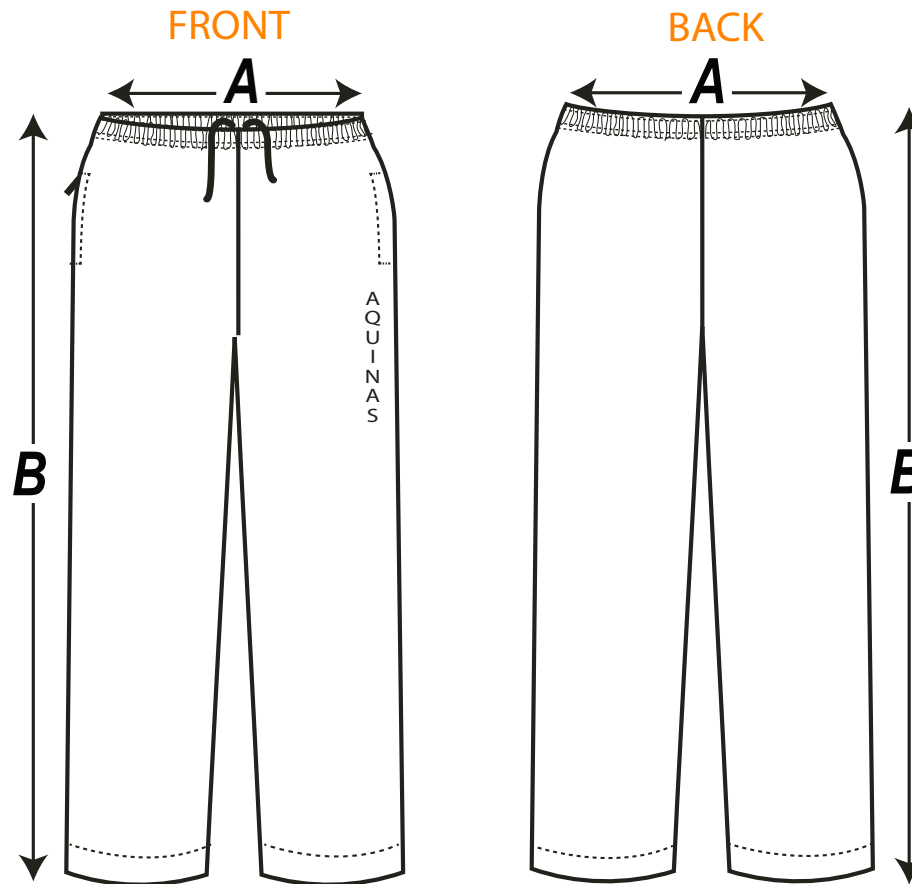

Aquinas PE Trackpant

A - Measure from edge to edge of waistband
 B - Measure from waistband top to bottom hem

Style: 4113.TRP10TCP PE PANT												
SIZE	10	12	14	XS	Small	Med	Large	XL	2XL	3XL	4XL	5XL
A - 1/2 Waist cm	28	29	30	31	32	34	36	38	40	42	44	46
B - Outseam cm	84	90	96	105	106.5	108	109.5	111	112.5	114	115.5	117

Listed are garment measurements, not body measurements.
 When using the size chart, please measure an equivalent garment to determine the correct size.