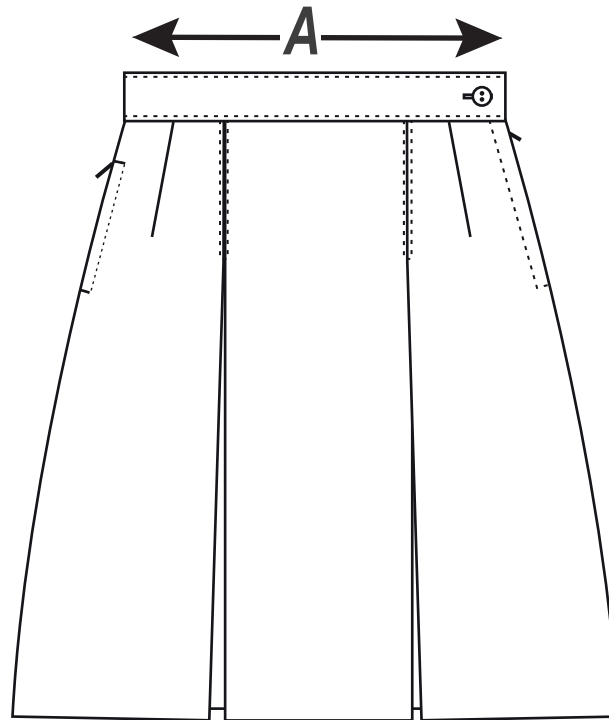

Winter Skirt

FRONT

BACK

A - Measure from edge to edge of waistband
 B - Measure from waistband top to bottom hem

Style: 4113.SK08 Winter Skirt												
SIZE	6	8	10	12	14	16	18	20	22	24	26	28
A - 1/2 Waist cm	34	35.5	37	38.5	40.5	42	44	46	48	50	52	54
B - Outseam cm	52	55.5	57	58	59	60	61	62	63	64	65	66