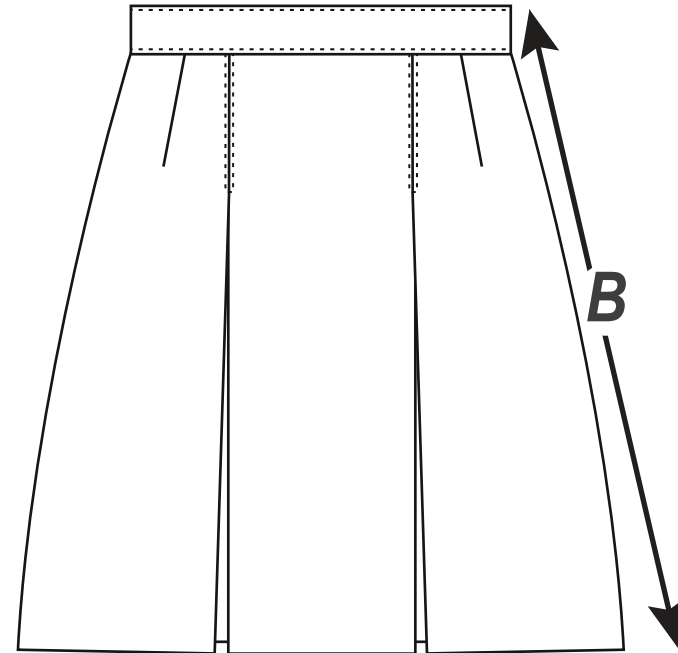

Winter Skirt

FRONT

BACK

A - Measure from edge to edge of waistband
 B - Measure from waistband top to bottom hem

Style: 4113.SK08 Winter Skirt												
SIZE	6	8	10	12	14	16	18	20	22	24	26	28
A - 1/2 Waist cm	34	35.5	37	38.5	40.5	42	44	46	48	50	52	54
B - Outseam cm	52	55.5	57	58	59	60	61	62	63	64	65	66