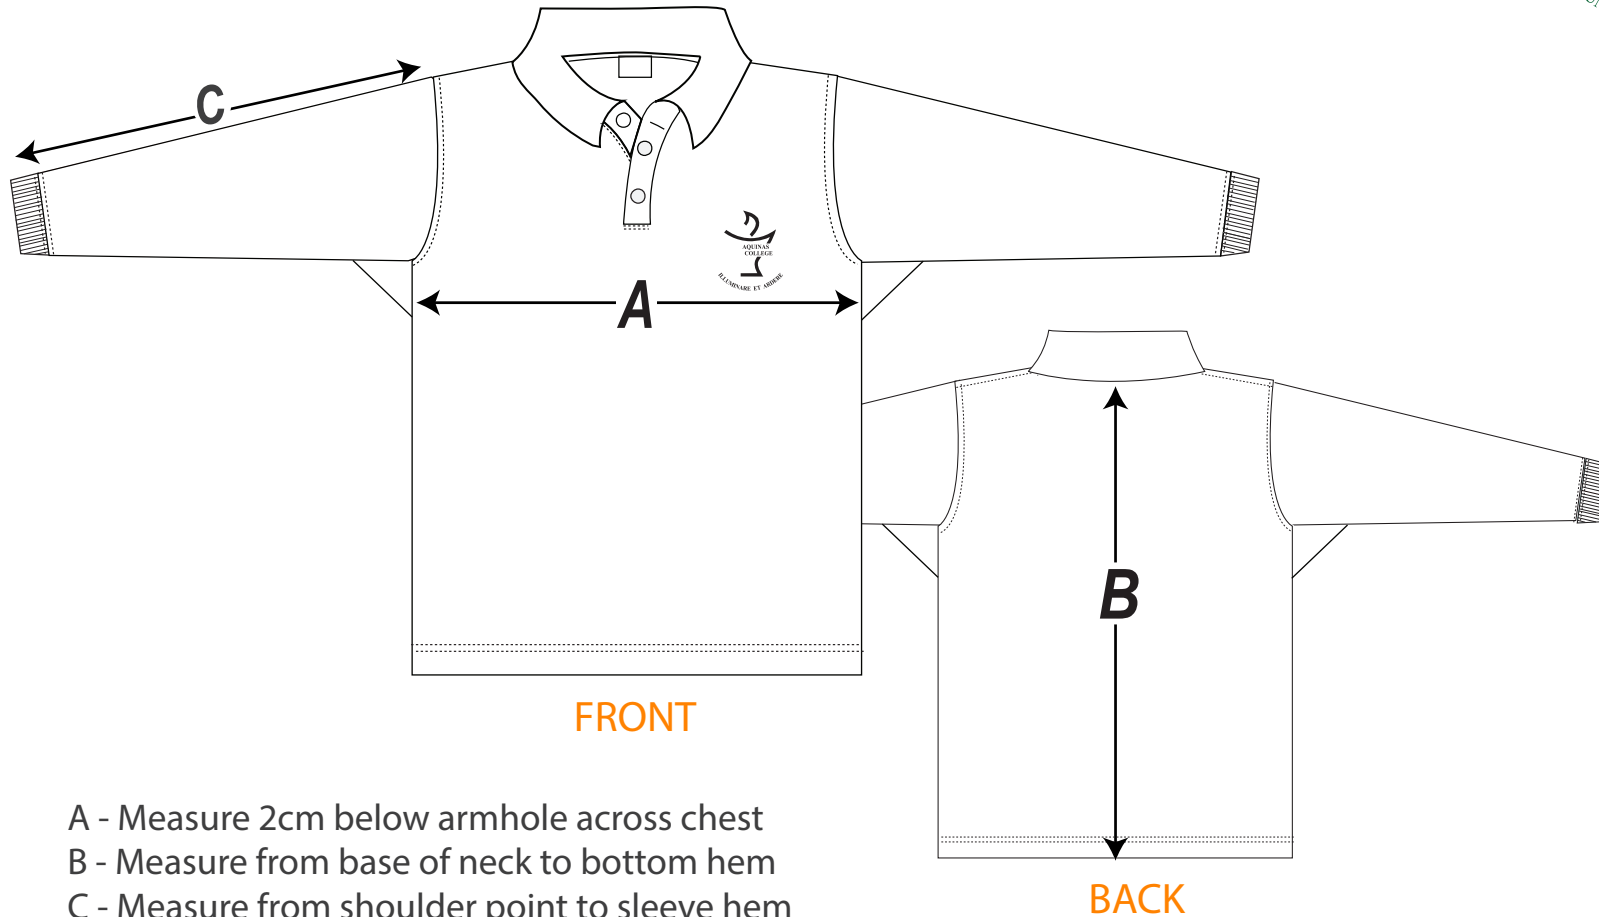

Aquinas Rugby Top

A - Measure 2cm below armhole across chest
 B - Measure from base of neck to bottom hem
 C - Measure from shoulder point to sleeve hem

Style: 4113.RUGBY Aquinas Rugby Top											
SIZE	10	12	14	XS	Small	Med	Large	XL	2XL	3XL	4XL
A - Across Front cm	45	47	49	49	52.5	56	59.5	63	66	69	74
B - CentreBack Length cm	59	64	67	71	73	75	77	79	80	80	81
C - Sleeve Length cm	44	46	49	54	54	56	56	57	57	58	58

Listed are garment measurements, not body measurements.
 When using the size chart, please measure an equivalent garment to determine the correct size.